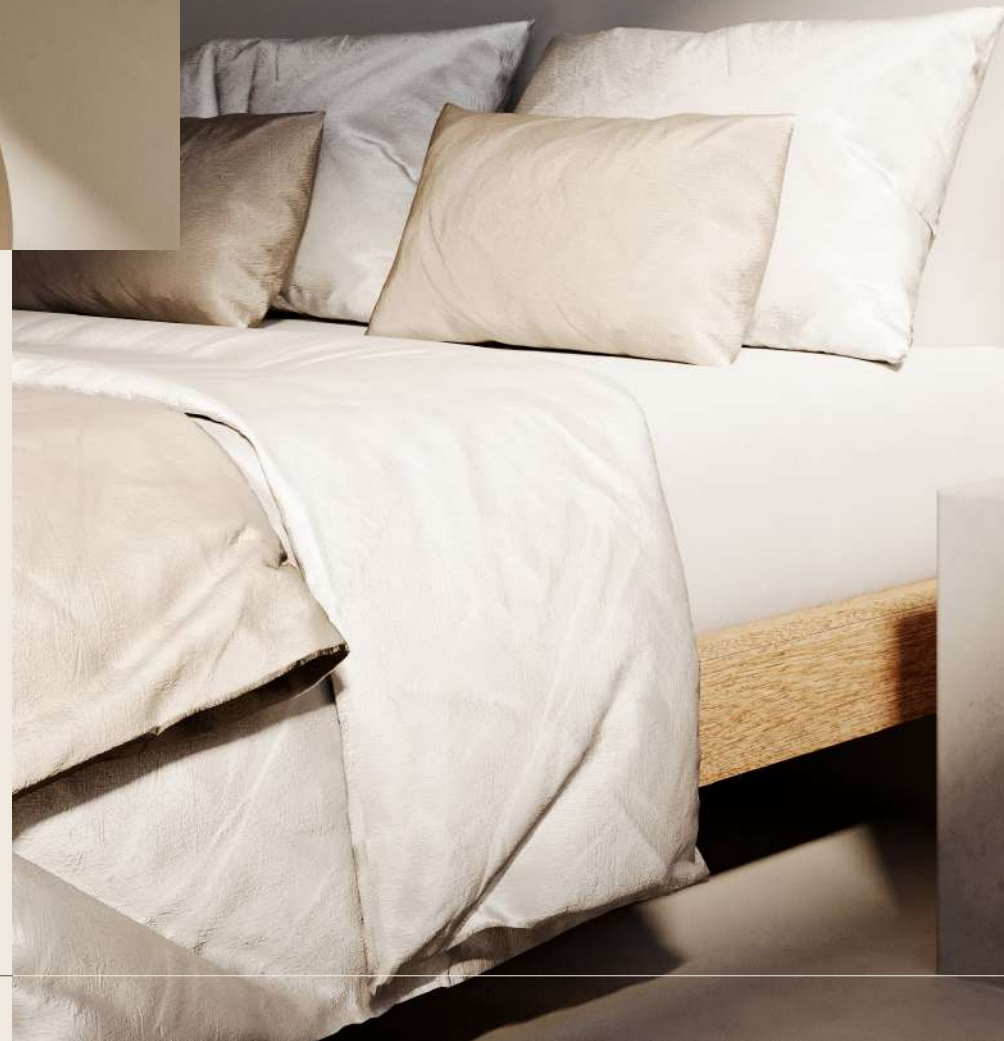

OBRIE

Table Lamp

NAC 133

Designed by AC Studio

MATERIALS	Ceramics / Steel
FINISHINGS	Metal Matt Black / Matt white / Matt brass / Shiny gold / Chrome Ceramics See colour palette
SPECIFICATIONS	E27 max. 60W LED (not included) 220-240 V · 50/60 Hz · IP20
ENERGY LABEL	A++
DIMENSIONS	Height 650mm Width 300mm Length 300mm

MORE INFO