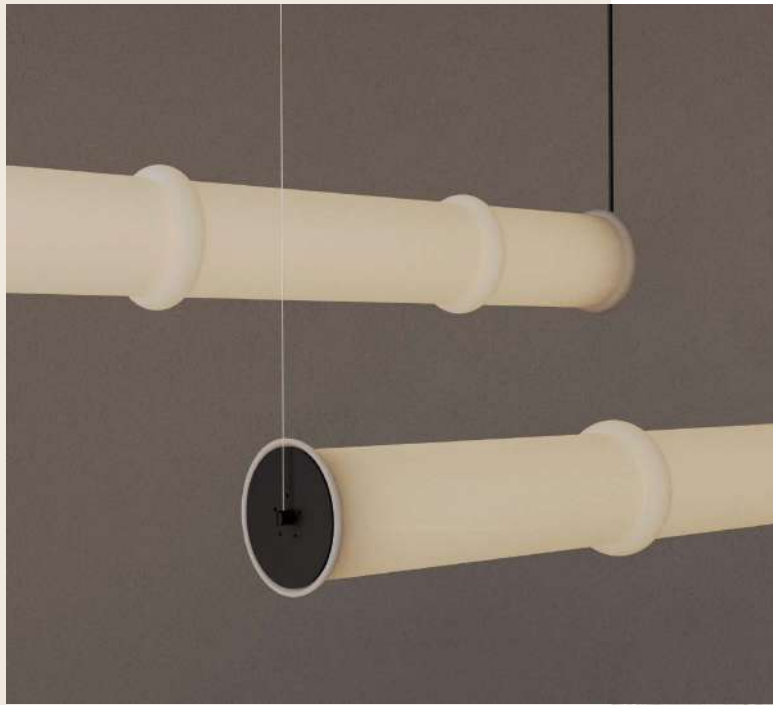

COLLECTION

CANNA

Table Lamp

S1319

MATERIALS Metal / Opal glass / Marble

FINISHINGS Metal / Marble Metal Textured matt black
Marble Matt black
Metal Aged gold
Marble Matt white
Glass Opal

SPECIFICATIONS LED strip dimmable
Dimmer on the cable
12W · 2700K · 750lm
220-240V · 50/60Hz
IP20

ENERGY LABEL A++

DIMENSIONS Height 500mm
Width 250mm
Length 250mm

MORE INFO

Designed by Agus Gascón

CANNA

Pendant Lamp

C1319

MATERIALS	Metal / Opal Glass
FINISHINGS	Metal Aged gold Textured matt black Glass Opal
SPECIFICATIONS	LED strip dimmable TRIAC dimmable driver 30W · 2700K · 1650 lm 220-240V · 50/60Hz IP20
ENERGY LABEL	A++
DIMENSIONS	Height 3000mm Width 1050mm Length 100mm

MORE INFO

Designed by Agus Gascón

CANNA

Floor Lamp

P1319

Designed by Agus Gascón

MATERIALS	Metal / Opal glass / Marble
FINISHINGS	Metal / Metal Textured matt black Marble / Marble Matt black Metal Aged gold Marble Matt white Glass / Opal
SPECIFICATIONS	LED strip dimmable Dimmer on the cable 30W · 2700K · 1650 lm 220-240V · 50/60Hz IP20
ENERGY LABEL	A++
DIMENSIONS	Height 1300mm Width 300mm Length 330mm
MORE INFO	

CANNA

Wall Lamp

A1319

Designed by Agus Gascón

MATERIALS	Metal / Opal glass
FINISHINGS	Metal Aged gold Textured matt black Glass Opal
SPECIFICATIONS	LED strip dimmable TRIAC dimmer driver 12W · 2700K · 750 lm 220-240V · 50/60Hz IP20
ENERGY LABEL	A++
DIMENSIONS	Height 410mm Width 100mm Length 155mm