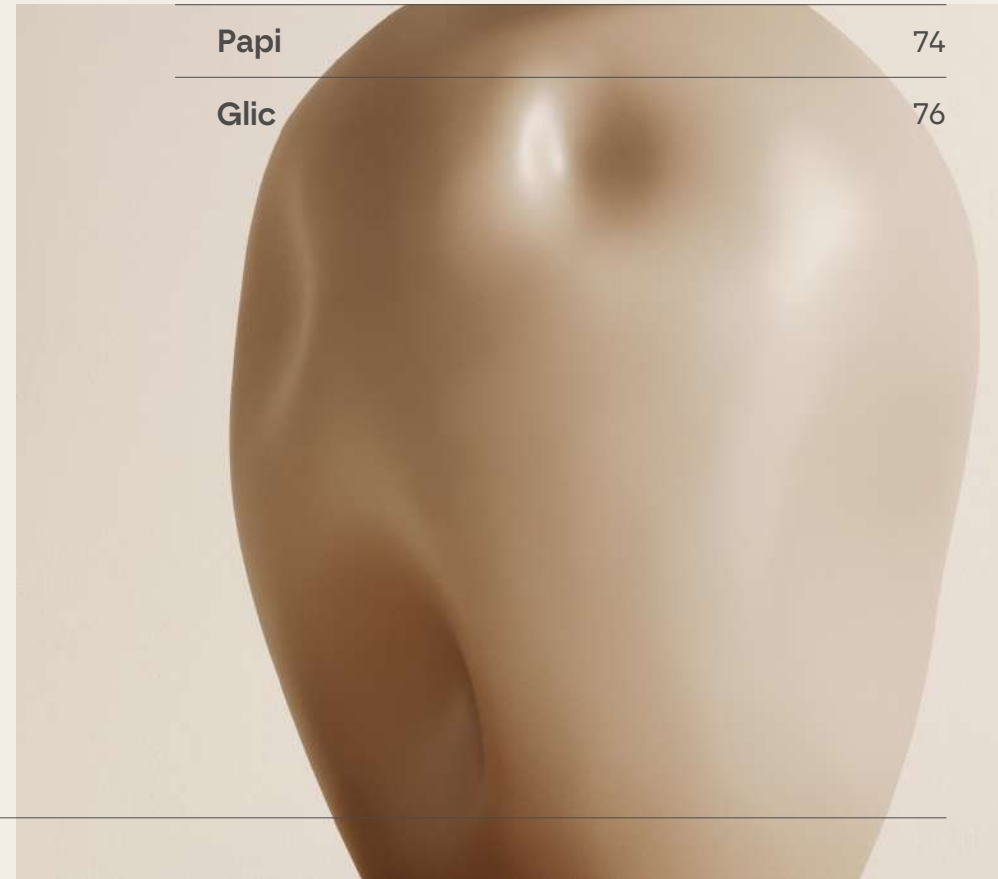

Canna	6
Rems	16
Oket	28
Ipon	38
Pepo	48
Niro	52
Tura	60
Nooi	62
Holm	66
Obrie	68
Luet	70
Ural	72
Papi	74
Glic	76