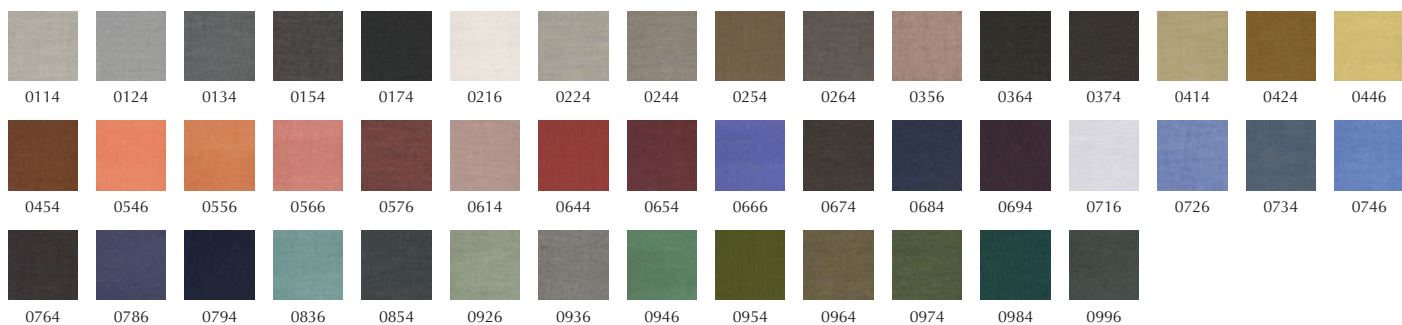

Kvadrat

Canvas 2 | Fabric from Kvadrat

Canvas is a vibrant woollen upholstery fabric created by Giulio Ridolfo. Particularly well-suited to large surfaces thanks to its pronounced structure, it features a soft weave and an expanded palette inspired by the landscapes of Skagen, Denmark. The melange yarn used to craft Canvas combines three colours, with six hues in every colourway. Consequently, the fabric offers exceptional colour richness and an intriguing expression. From a distance, it has the calm surface of a unicoloured fabric. But, get closer, and shimmering colour nuances, delicate contrasts and an elegant structure emerge.

Name: Canvas 2
Designer: Giulio Ridolfo
Type: Upholstery
Pattern: Solid
Composition: 90% new wool (worsted), 10% nylon
Weight: 480 g/lin.m
Width: 140 cm

Durability: 100.000 Martindale
Pilling: 4
Lightfastness: 5-7
Sustainability: Complies with EU Ecolabel "The Flower"
Manufactured in: United Kingdom
Price: Upon request
Delivery time: Within 6 weeks