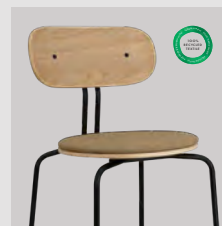

Sugar brown

brass legs 5916-1C719-01
black legs 5916-3C719-01