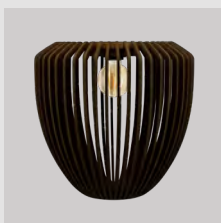

dark oak 2243