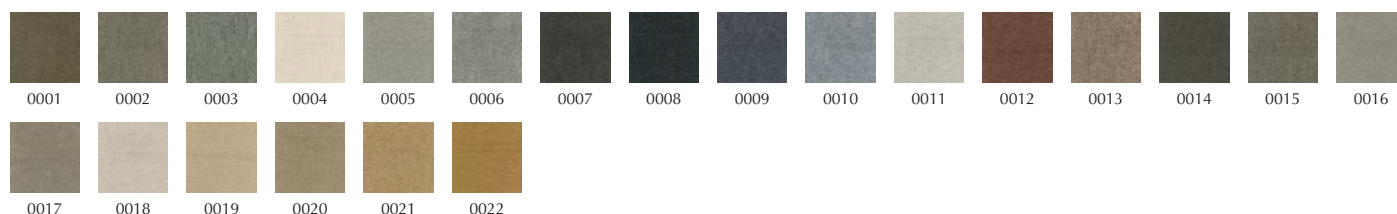

Moss | Fabric from Kvadrat

The second design by Vincent van Duysen and Anna Vilhelmine Ebbesen is the distinctive upholstery fabric Moss. The mixture of twisted yarn and chenille gives the fabric surface a textured structure with an appearance of movement, and also creates a soft handle which adds a special dimension to the furniture it covers. The twenty-two colourways are either one- or two-tone combinations inspired by Vincent van Duysen's own home and range from cool cement and soft blue to oily green, curry yellow and the shades of natural wood.

Name: Moss
Designer: Sahco
Type: Upholstery
Pattern: Solid
Composition: 52% cotton, 22% viscose, 14% polyacrylic, 6% linen
3% polyester, 3% nylon
Weight: 1,030 g/lin.m

Width: 138 cm
Durability: 50.000 Martindale
Pilling: 4-5
Lightfastness: 5-7
Manufactured in: Belgium
Price: Upon request
Delivery time: Within 6 weeks