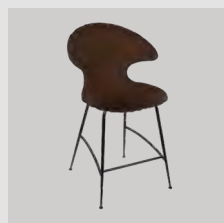

Teddy brown

brass	590-19C5913-1
chrome	590-19C5913-2
black	590-19C5913-3

Teddy bear