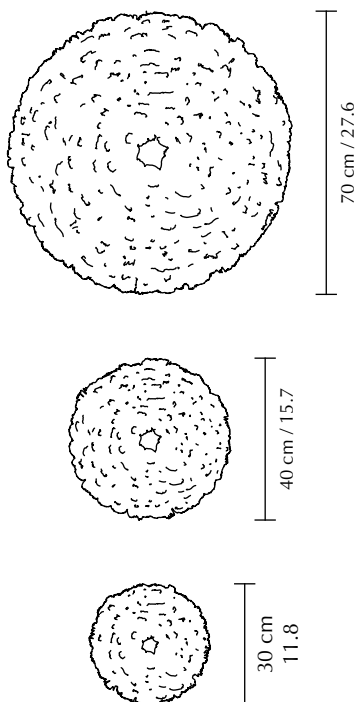

Eos Up lampshade | large, white

Eos Up collection

By Søren Ravn Christensen

Designed to be mounted directly on the ceiling or wall, the Eos Up is the perfect companion for narrow spaces, a living room, a hallway or as a tactile extension to your gallery wall.

Handmade from all-natural, RDS-certified goose feathers, Eos Up offers a soft and welcoming glow, adding texture and personality to any interior.

Just mount it directly on your wall or ceiling and let it brighten your life!
Available in white in mini, medium and large.