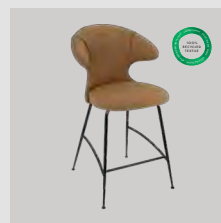

Sugar brown

brass	590-01C5913-1
chrome	590-01C5913-2
black	590-01C5913-3