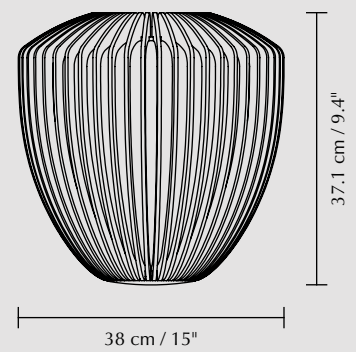

When you buy this product
we will plant a tree