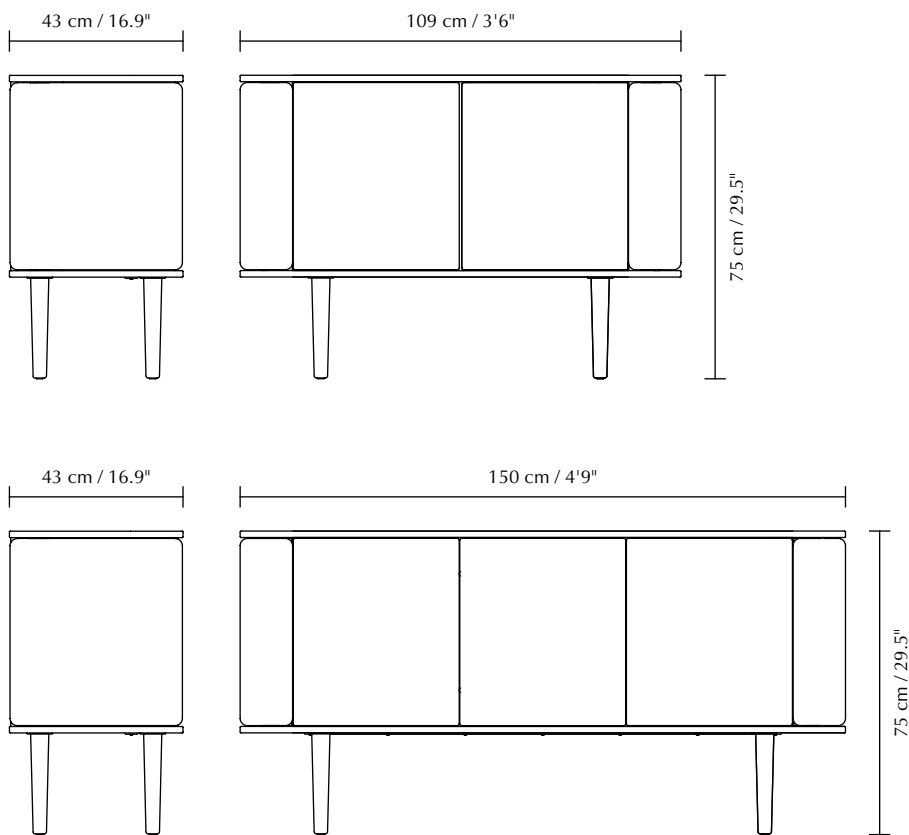

Treasures collection

By Jonas Søndergaard

Treasures is a customisable cabinet with a Nordic expression. The cabinet is made from veneered oak and the curved sides of the cabinet have a customisable covering that gives Treasures a soft, tactile touch.

The customisable sides of the cabinet open as wings that elegantly store your fine liqueur or books. Each of the storage compartments in the centre of the cabinet has one shelf, making it the perfect storage solution for your ceramics and porcelain.

Available in two sizes of 2- and 3-doors, in both natural, dark oak and black oak. The sides of the cabinet are available in Venetian cane, 100% recycled Horizons textile or leather, making the appearance flexible to match your personal style.

Fabric specifications on pages 163 and 165.