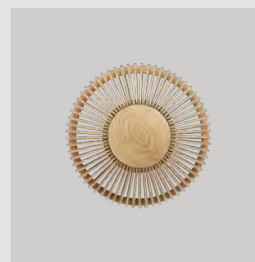

Clava Up Wood | wall lamp

Designed by: Søren Ravn Christensen
Materials: Oak, ash and steel
Specifications: Surface mounted lamp, lightsource max 15W LED
2 x E27 / E26 (not included)
Dimensions: Clava Up Wood large ø: 49 cm h: 16.6 cm
Clava Up Wood medium ø: 35 cm h: 16.4 cm

Find inspiration on page 41

Clava Up Wood large

EUR	849.00
DKK	6299.00
GBP	779.00
SEK	8999.00
USD	1099.00

Clava Up Wood medium

EUR	649.00
DKK	4799.00
GBP	599.00
SEK	6999.00
USD	799.00