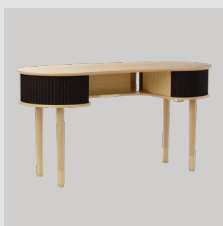

Hazelnut

oak 5608C5601-6

Charcoal

oak 5608C5601-7

Audacious desk

EUR	1399.00
DKK	9999.00
GBP	1299.00
SEK	14999.00
USD	1599.00