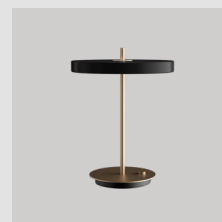

Asteria Move Mini | portable lamp

Designed by: Søren Ravn Christensen
Materials: Marble, steel and ABS
Specifications: Portable table lamp with built-in lithium-ion battery, for indoor and outdoor use, USB-C cable and power adaptor incl., LED panel built-in
Light step 1: 10 hours, 2600 k, 124 lm, CRI 92
Light step 2: 18 hours, 2600 k, 65 lm, CRI 92
Light step 3: 26 hours, 2600 k, 37 lm, CRI 92
Light step 4: 120 hours, 2600 k, 7 lm, CRI 92

Dimensions: ø: 12 cm h: 25.5 cm
Warranty: 10-year warranty against manufacturer defects
Certifications: CE (for indoor use)

Find inspiration on page 31

Asteria Move Mini

EUR	169.00
DKK	1249.00
GBP	149.00
SEK	1899.00
USD	229.00

Asteria table | table lamp incl. USB

Designed by: Søren Ravn Christensen
Materials: Aluminium, acrylic, polypropylene and steel
Specifications: Table lamp with built-in USB charger, for indoor use only, 2 m black cord incl., 13W LED panel built-in, dimmable, 25000 lighting hours, 3000 k, 600 lm, CRI 83
Dimensions: ø: 31 cm h: 41.5 cm
Warranty: 10-year warranty against manufacturer defects
Certifications: CE (for indoor use), IP2X and UL / cUL certified

Find inspiration on page 29

Asteria table

EUR	299.00
DKK	2249.00
GBP	279.00
SEK	3299.00
USD	399.00

black 2308