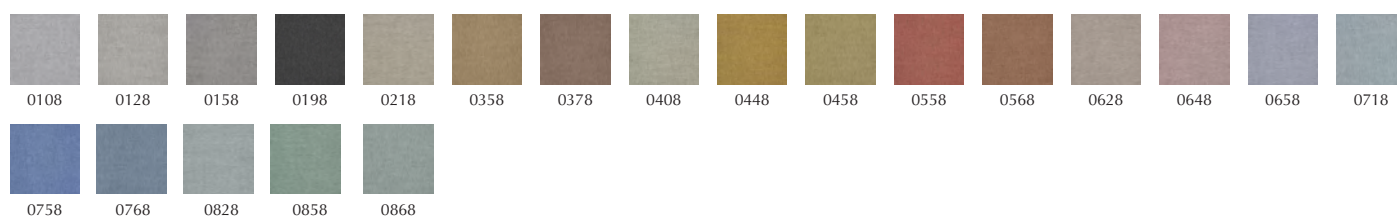

Re-wool | Fabric from Kvadrat

Crafted using 45% recycled wool, Re-wool is a rich upholstery fabric with a sustainable profile. The fabric is partly made by reusing scraps from Kvadrat's yarn spinners in the UK. It is designed by Margrethe Odgaard. 'The idea was to create a both honest and environmentally friendly – fabric with a poetic feel by recycling leftover material from Kvadrat's own production', explains Margrethe Odgaard. Reminiscent of colourful stitchings on a darker background, Re-wool features exceptional depth of colour, creating a dynamic play on the fabric's surface when applied to furniture.

Name: Re-wool
Designer: Margrethe Odgaard
Type: Upholstery
Pattern: Solid
Composition: 45% new wool (worsted), 45% recycled wool, 10% nylon
Weight: 540 g/lin.m
Width: 140 cm

Durability: 50.000 Martindale
Pilling: 4
Lightfastness: 5-7
Sustainability: Complies with EU ecolabel "The Flower"
Manufactured in: United Kingdom
Price: Upon request
Delivery time: Within 6 weeks