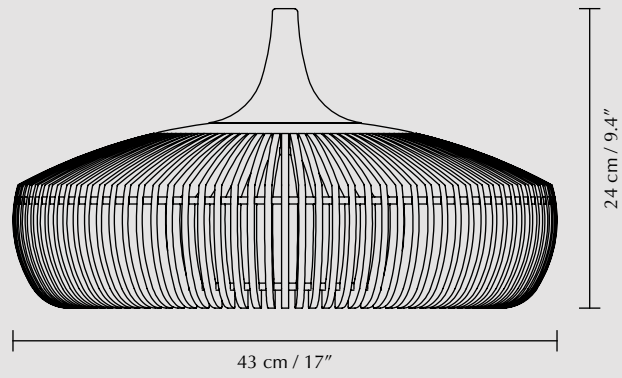

Where Clava is a smaller lamp suitable to hang in clusters in corners of the home or above the kitchen counter, Clava Dine is bigger and perfect for hanging above the dining or coffee table.

Both designs are available in a variety of calm and vivid, bold colours.