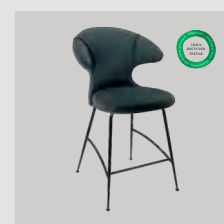

Quantum blue

brass	590-17C5913-1
chrome	590-17C5913-2
black	590-17C5913-3

Horizons F

The Socialite | bar stool

Designed by: Thor Høy
Materials: Solid oak, aluminium (brass anodised)
Dimensions: ø: 47 cm h: 77.5 cm
Certifications: EU: Passed EN 16139 (L1)
 US: Passed ANSI/BIFMA X5.4