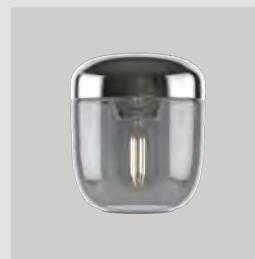

Smoked steel | amber brass

EUR	99.00
DKK	699.00
GBP	89.00
SEK	1049.00
USD	149.00