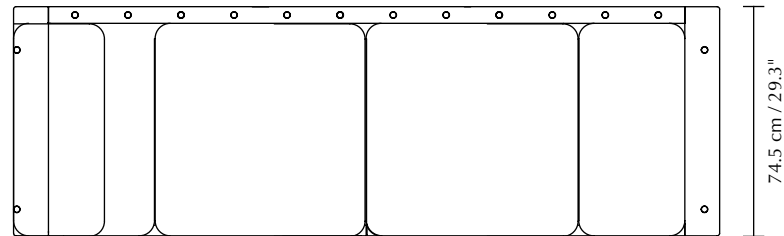

Fabric specifications on page 163.

When you buy this product we will plant a tree

Lounge Around Shuffle pouffe | oak, white sands

When you buy this product we will plant a tree

Lounge Around 1.5-seater | oak, white sands