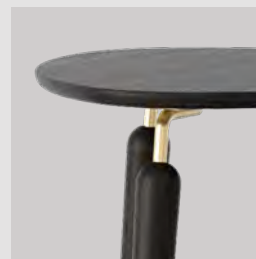

black oak | brass 5115

Audacious | cabinet

Designed by: Jonas Søndergaard
Materials: Solid oak, polyester, MDF and leather (artificial)
Specifications: Fabric specifications on pages 163 and 165
Dimensions: h: 67 cm w: 100 cm d: 50 cm
Certifications: Global Recycled Standard STANDARD 100 by OEKO-TEX®

Find inspiration on page 91