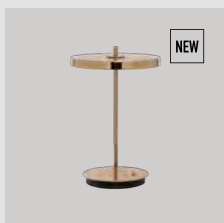

polished brass

2498