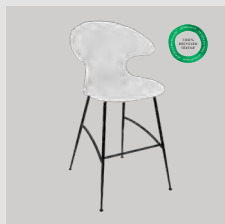

Sterling

brass	590-03C5912-1
chrome	590-03C5912-2
black	590-03C5912-3