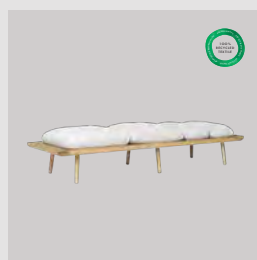

Sterling

oak	5550C720-03
dark oak	5750C720-03