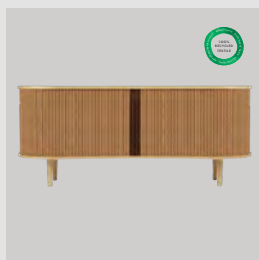

Sugar brown

oak	5606C729-01