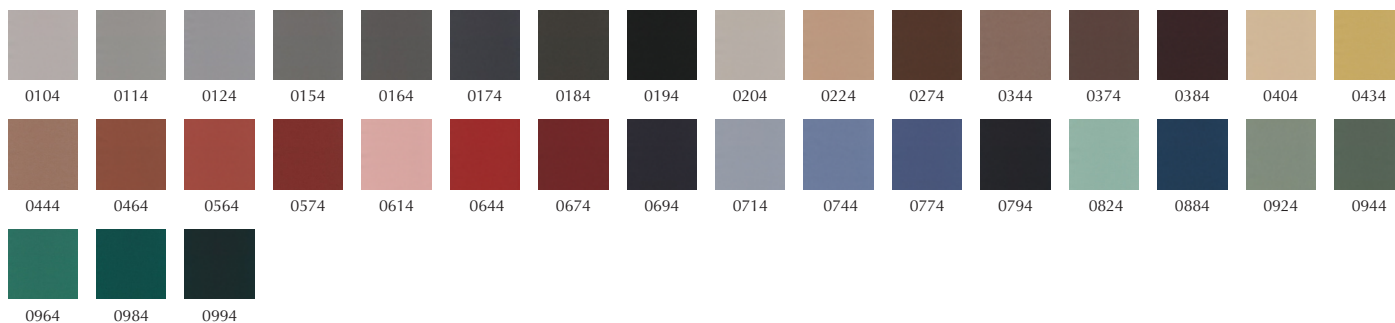

Remix 3 | Fabric from Kvadrat

Remix 3 is an elegant upholstery textile distinguished by exceptional depth of colour, designed by Giulio Ridolfo. It comes in 23 new hues, adding to an already expansive palette which now offers a total of 72 sophisticated colourways. Remix 3 looks unicoloured from a distance but reveals subtle details and colour contrasts when viewed close-up. The textile features a tight, minimalistic weave, and derives its lively colour play from a combination of two different mélangé yarns, which each combine up to three hues. The new colours – carefully selected from 2600 samples – are inspired by an extensive study of traditional Indigo dyeing undertaken by Giulio Ridolfo on his travels. Centred around deep combinations of blues and rich natural reds, they also include subtly coloured neutrals.