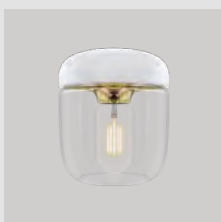

White | polished brass

2105