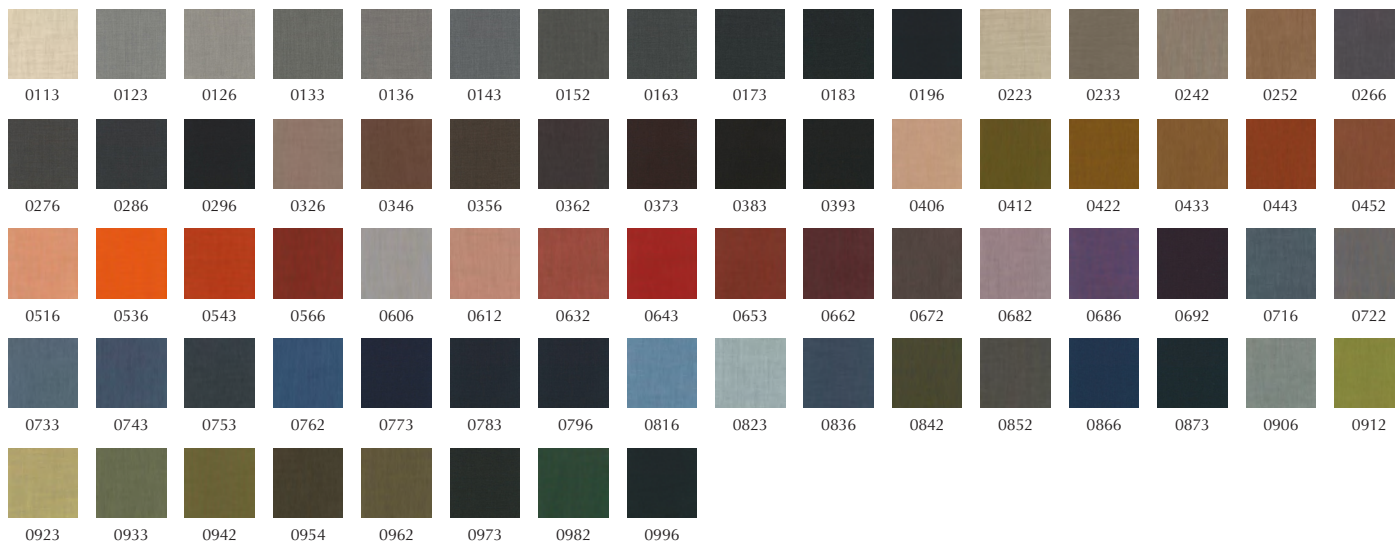

Remix 3 | Fabric from Kvadrat

Remix 3 is an elegant upholstery textile distinguished by exceptional depth of colour, designed by Giulio Ridolfo. It comes in 23 new hues, adding to an already expansive palette which now offers a total of 72 sophisticated colourways. Remix 3 looks unicoloured from a distance but reveals subtle details and colour contrasts when viewed close-up. The textile features a tight, minimalistic weave, and derives its lively colour play from a combination of two different mélangé yarns, which each combine up to three hues. The new colours – carefully selected from 2600 samples – are inspired by an extensive study of traditional Indigo dyeing undertaken by Giulio Ridolfo on his travels. Centred around deep combinations of blues and rich natural reds, they also include subtly coloured neutrals.

Name: Remix 3
Designer: Giulio Ridolfo
Type: Upholstery
Pattern: Solid
Composition: 90% new wool, worsted 10% nylon
Weight: 420 g/lin.m
Width: 140 cm

Durability: 100.000 Martindale
Pilling: 4
Lightfastness: 6
Sustainability: EU Ecolabel, Greenguard Gold, HPD, EPD
Manufactured in: United Kingdom
Price: Upon request
Delivery time: Within 6 weeks