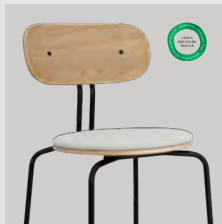

Sterling

brass legs 5916-1C719-03
black legs 5916-3C719-03