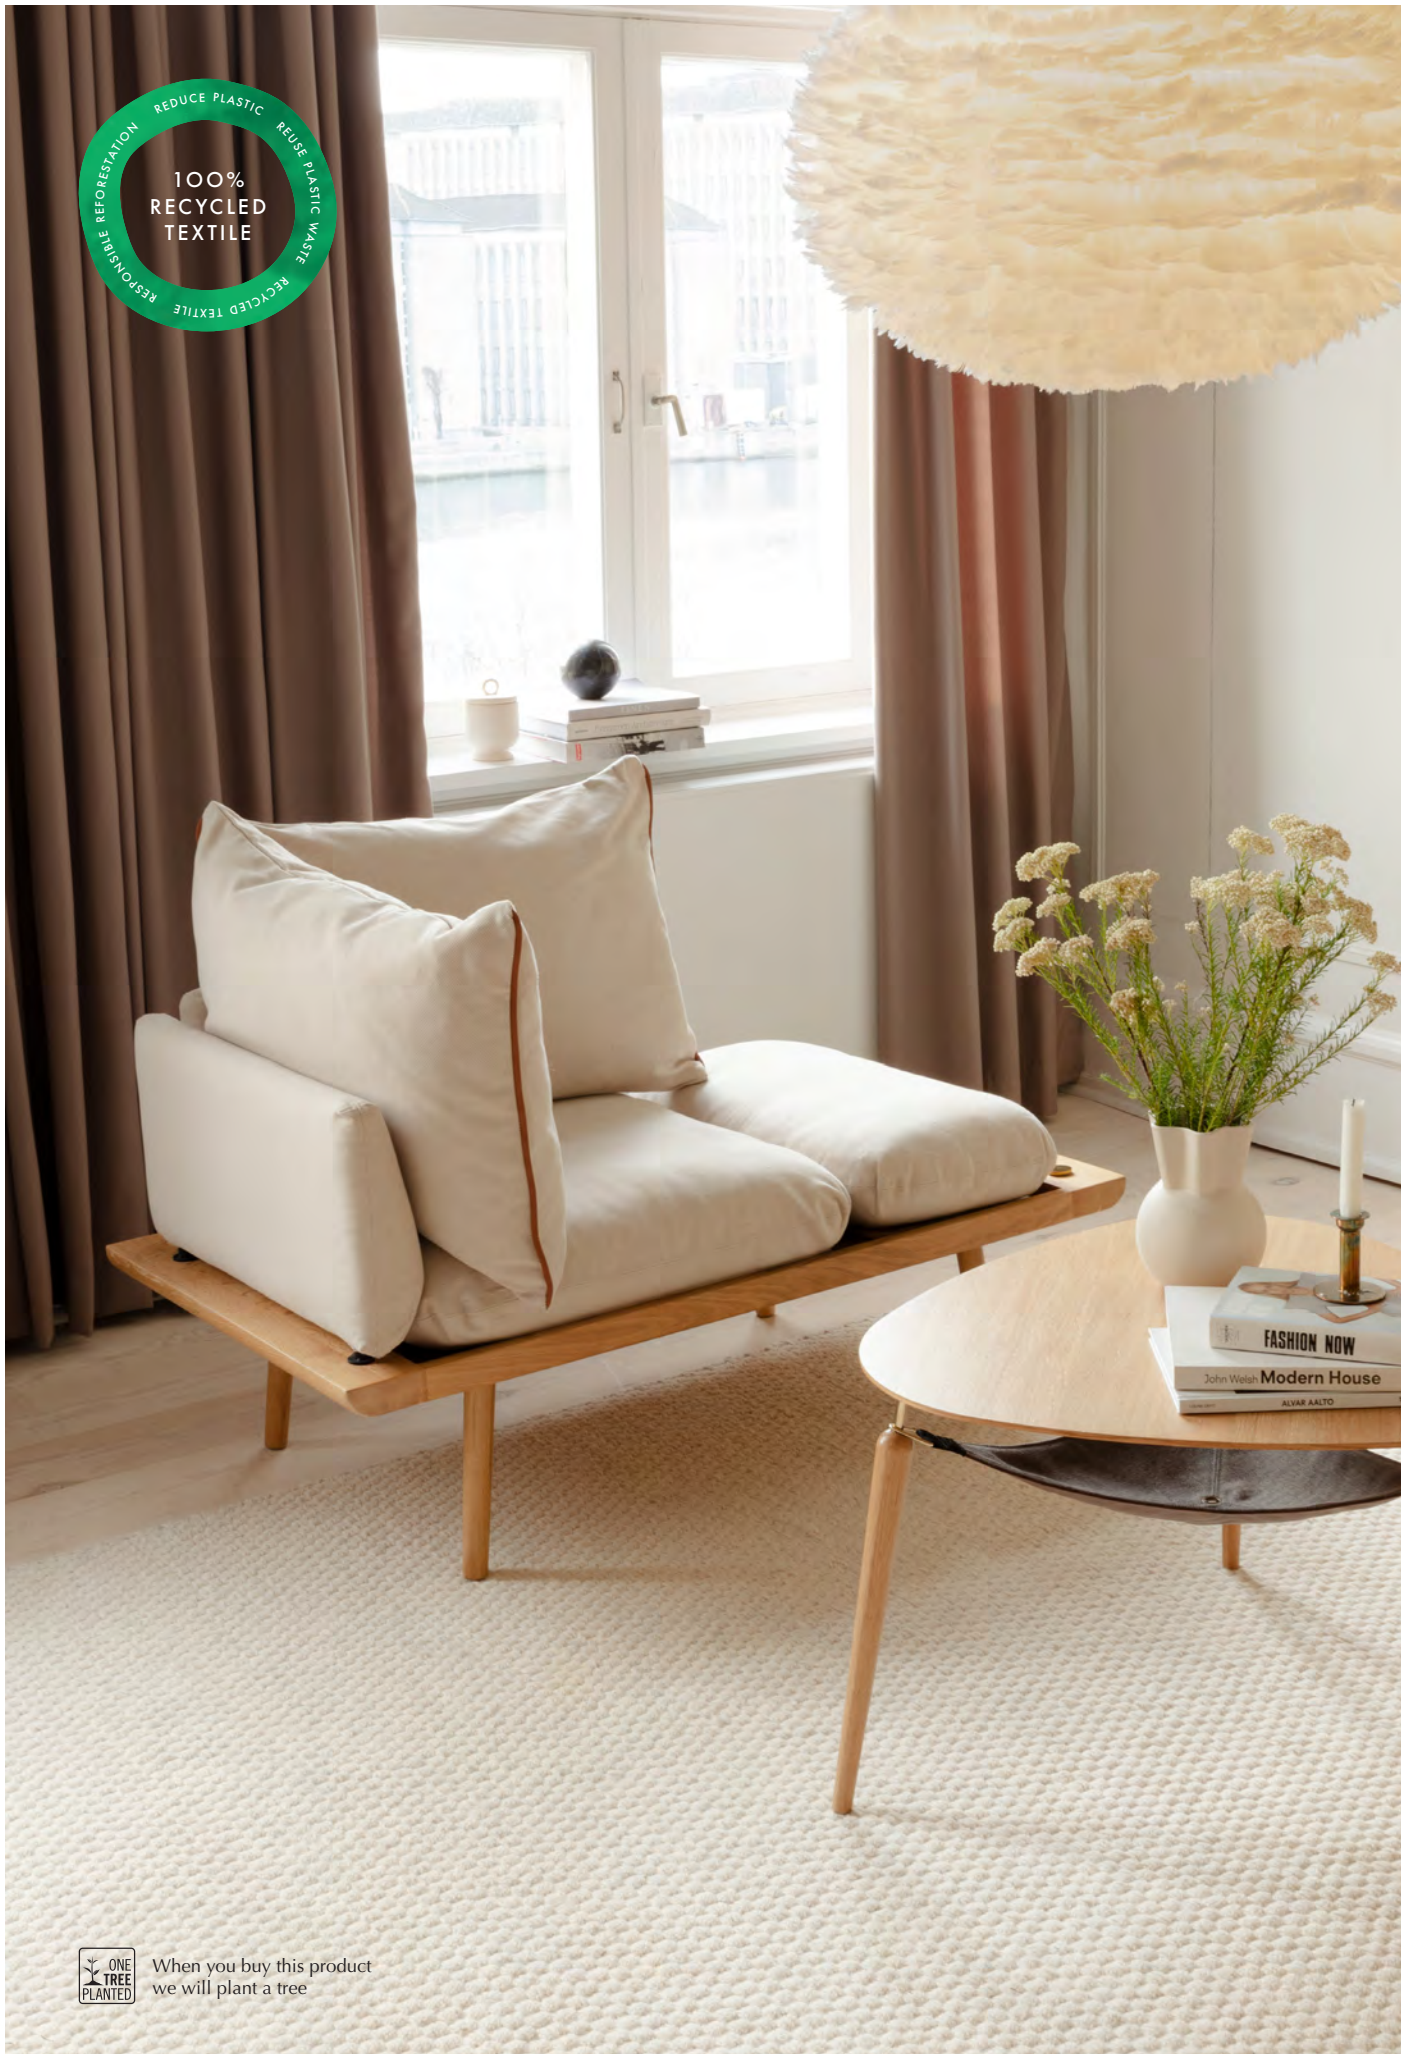

Fabric specifications on page 163.

When you buy this product we will plant a tree

Lounge Around Shuffle pouffe | oak, white sands

When you buy this product we will plant a tree

Lounge Around 1.5-seater | oak, white sands