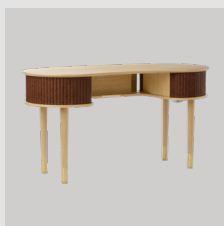

Hazelnut

oak 5608C5601-6

Charcoal

oak 5608C5601-7

Audacious desk

EUR	1399.00
DKK	9999.00
GBP	1299.00
SEK	14999.00
USD	1599.00