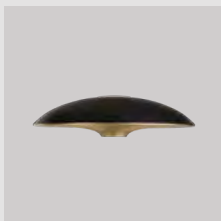

black brass 2443