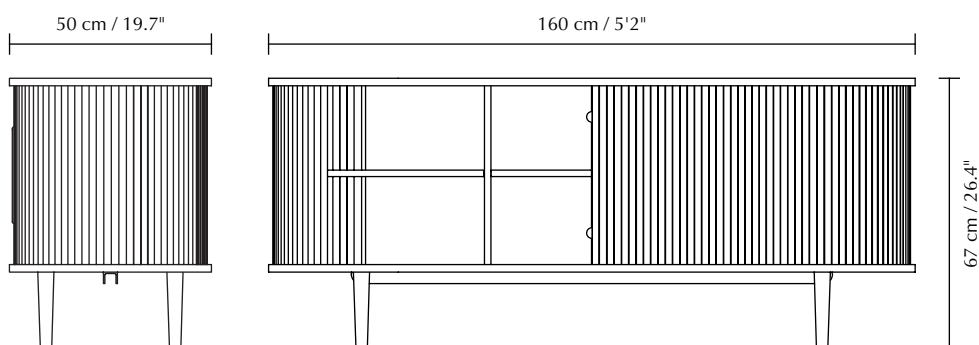

Audacious side table