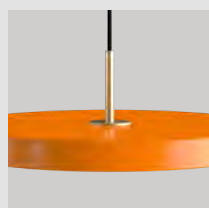

Nuance orange

medium 2423
mini 2433