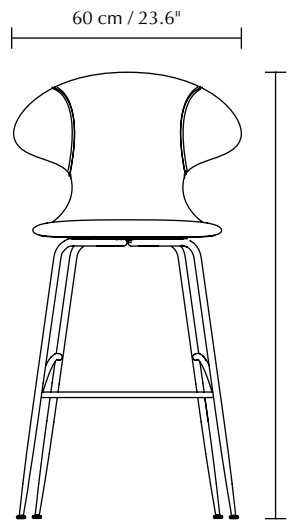

Time Flies counter stool