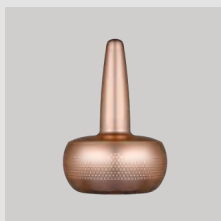

brushed copper 2111