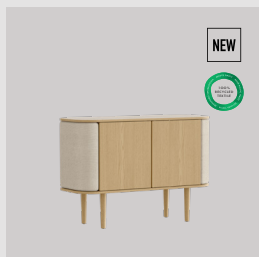

White sands

oak 5622C710-02
dark oak 5774C711-02
black oak 5106C709-02