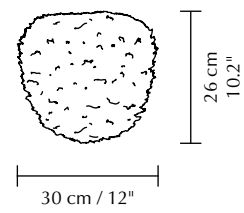

Eos Evia collection

By Søren Ravn Christensen

The name Eos originates from Greek mythology, the goddess of the dawn, referencing how the lampshade looks like clouds in the sky. Eos Evia is available in five colours of three different sizes and can be mixed and matched in clusters to create mesmerizing clouds in the ceiling. The Eos Evia lampshade will be the centre of attention hanging as a chandelier in the living room or hallway.