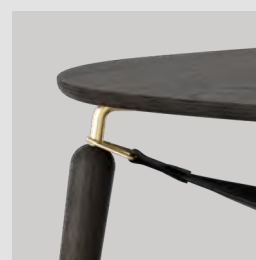

Hang Out

EUR	429.00
DKK	3199.00
GBP	399.00
SEK	4499.00
USD	499.00

oak | brass 5570

oak | steel 5579

dark oak | brass 5770

black oak | brass 5114

My Spot | side table incl. USB

Designed by: Jonas Søndergaard
Materials: Solid oak, MDF and steel
Specifications: Side table with USB-hub incl.
Dimensions: h: 59 cm w: 46 cm d: 45 cm