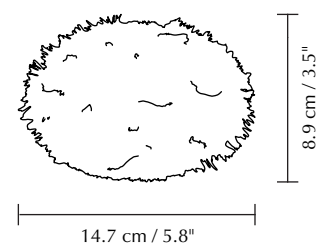

Eos Nano

By Søren Ravn Christensen

With characteristics similar to the other Eos lampshades, the soft look and small size of the Eos Nano make it a perfect fit for playful clusters in the nursery. Hanging a mobile of fairy lights above the changing table or cradle will, by certainty, mesmerize the little ones.

Hanging in clusters in the living room corner or side by side in a narrow hallway, the Eos Nano will create a captivating and tactile expression in the home.

The lampshade is handmade from natural, RDS-certified goose feathers and offers a welcoming glow that adds personality to any interior. The Eos Nano reminisces fluffy clouds in the sky and blooming white Sakura flowers – creating a serene and natural atmosphere to the home.

Combine the Eos Nano with our Idea 2W G4 bulb and Rosette Mini, Rosette Mini cluster 3 or Rosette Mini cluster 5 for a complete lamp.