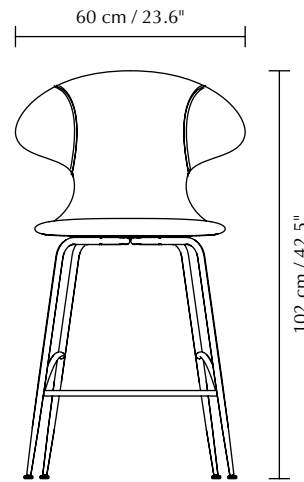

Time Flies counter stool