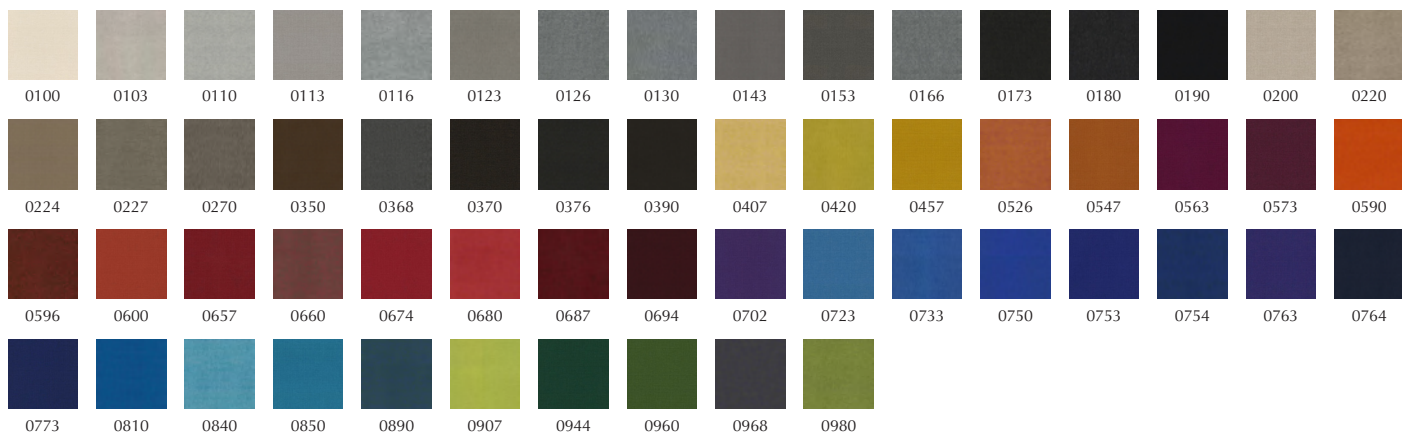

Hallingdal 65 | Fabric from Kvadrat

Kvadrat's first textile 'Hallingdal' has become the archetype of woollen textiles. The very durable upholstery fabric was originally designed in 1965 by Nanna Ditzel, and is now available in a version with an updated colour scale: Hallingdal 65. Hallingdal 65 is made of wool and viscose, which complement each other well: the wool provides excellent durability and flexibility, whilst the viscose adds brilliance and depth to the colour. Both materials are dyed before they are spun, which highlights the rich texture of the fabric.

Name: Hallingdal 65
Designer: Nanna Ditzel
Type: Upholstery
Pattern: Solid
Composition: 70% new wool 30% viscose
Weight: 795 g/lin.m
Width: 130 cm

Durability: 100.000 Martindale
Pilling: 3-4
Lightfastness: 7
Sustainability: EU Ecolabel, Greenguard Gold, HPD, EPD
Manufactured in: Norway
Price: Upon request
Delivery time: Within 6 weeks