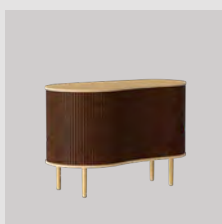

Hazelnut

oak	5600C5600-6
dark oak	5800C5600-6
black oak	5111C5600-6