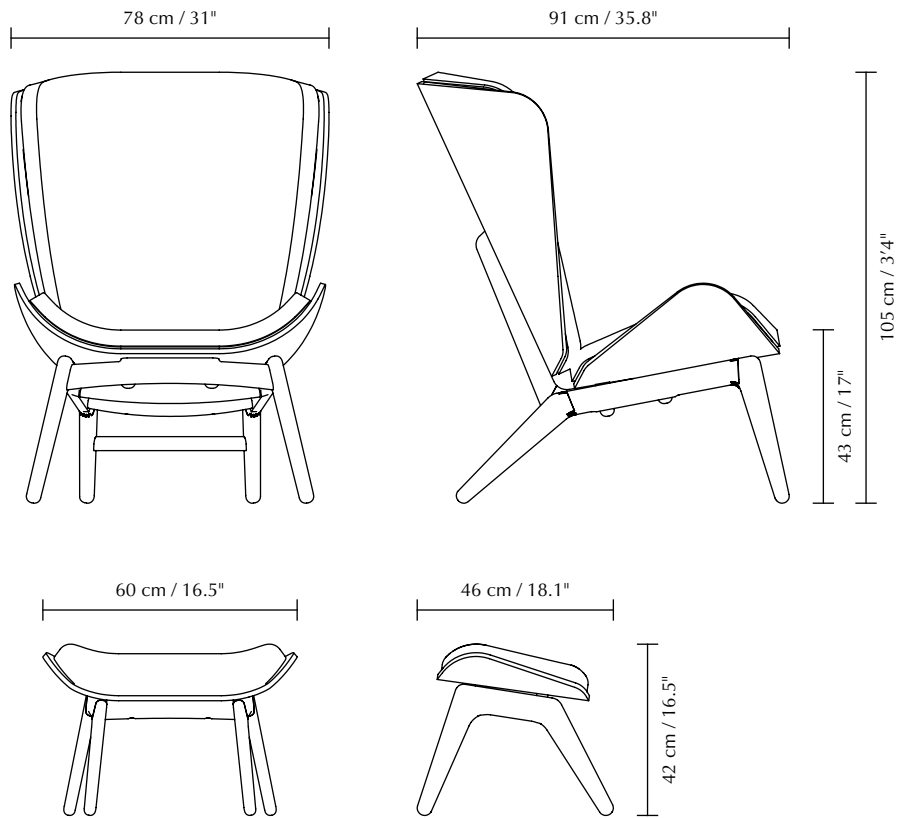

When you buy this product we will plant a tree