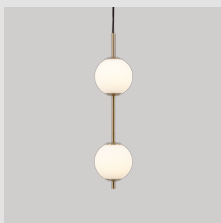

Audrey 2 2255C2255-1