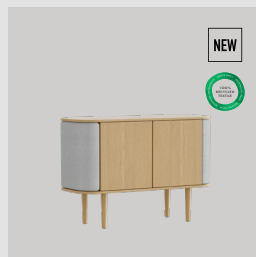

Sterling

oak 5622C710-03
dark oak 5774C711-03
black oak 5106C709-03