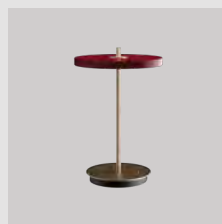

Asteria Move polished brass | polished steel

EUR	249.00
DKK	1799.00
GBP	229.00
SEK	2699.00
USD	329.00

pearl white

2500

anthracite grey

2501

forest green

2502