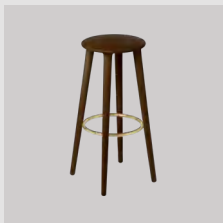

dark oak

5881