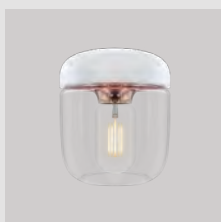

White | polished copper

2106

Amber brass

2215

Aluvia | lampshade

Designed by: UIMAGE Design Team
Materials: Aluminium, polypropylene and polycarbonate
Specifications: Aluvia medium: Pendant lamp, flip 180°, lightsourc max 15W LED E27 / E26 (not included)
 Aluvia mini: Pendant, floor and table lamp, flip 180°, lightsourc max 15W LED E27 / E26 (not included)
Dimensions: Aluvia medium ø: 59 cm h: 48 cm
 Aluvia mini ø: 40 cm h: 30 cm