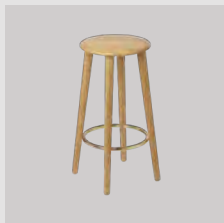

The Socialite | bar stool

Designed by: Thor Høy
Materials: Solid oak, aluminium (brass anodised)
Dimensions: ø: 47 cm h: 77.5 cm
Certifications: EU: Passed EN 16139 (L1)
US: Passed ANSI/BIFMA X5.4

NEW

5520

5881

5120

The Socialite bar stool

EUR	549.00
DKK	3999.00
GBP	499.00
SEK	5999.00
USD	649.00

The Socialite | counter stool

Designed by: Thor Høy
Materials: Solid oak, aluminium (brass anodised)
Dimensions: ø: 44 cm h: 67.5 cm
Certifications: EU: Passed EN 16139 (L1)
US: Passed ANSI/BIFMA X5.4

Find inspiration on page 64

NEW

oak

5519

5880

5119

The Socialite counter stool

EUR	549.00
DKK	3999.00
GBP	499.00
SEK	5999.00
USD	649.00