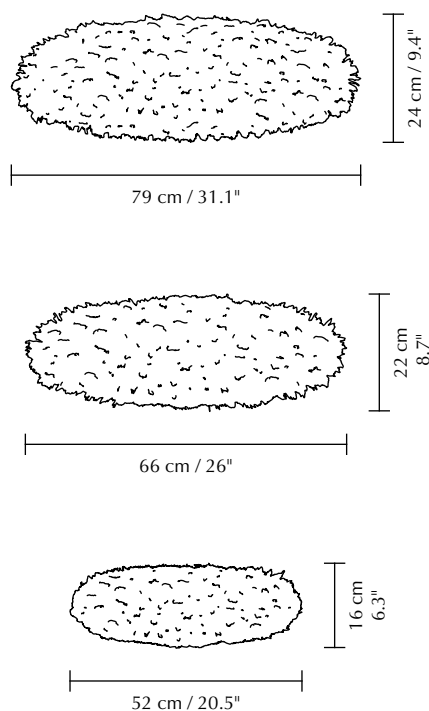

Eos Esther collection

By Søren Ravn Christensen

The name Eos originates from Greek mythology, the goddess of the dawn, referencing how the lampshade looks like clouds in the sky. Eos Esther is available in five colours of three different sizes and can be mixed and matched in clusters to create mesmerizing clouds in the ceiling.

The lampshade can be rotated and hang from four different angles, extending the flexibility and visual effect of the lampshade.

The oval shape of Eos Esther makes for an elegant solution for the dining table as well as a soft and calm addition to any bedroom interior.