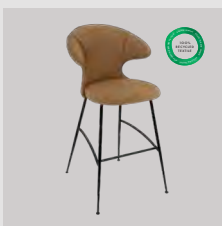

Sugar brown

brass	590-01C5912-1
chrome	590-01C5912-2
black	590-01C5912-3