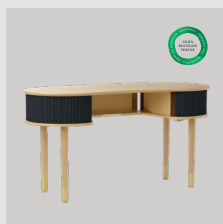

Find inspiration on page 92

Faux leather

Hazelnut

oak 5608C5601-6

Charcoal

oak 5608C5601-7

Audacious desk

EUR	1399.00
DKK	9999.00
GBP	1299.00
SEK	14999.00
USD	1599.00