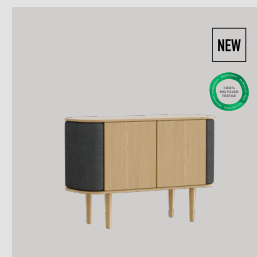

Shadow

oak 5622C710-04
dark oak 5774C711-04
black oak 5106C709-04

Horizons S

Duende | desk

Designed by: Anders Klem
Materials: Oak, MDF and steel
Specifications: Fabric specifications on pages 163 and 165
Dimensions: h: 74.9 cm w: 130 cm d: 67 cm

Find inspiration on pages 56, 161