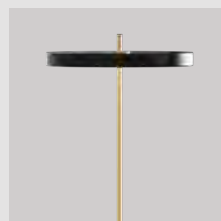

Asteria wall | wall lamp

Designed by: Søren Ravn Christensen
Materials: Steel, aluminium and acrylic
Specifications: Surface mounted lamp for indoor use only, 12W LED panel built-in, dimmable, ≥50000 lighting hours, 2700 k, 500 lm, CRI 91
Dimensions: Asteria wall long ø: 15 cm h: 9 cm d: 42 cm
Asteria wall short ø: 15 cm h: 9 cm d: 25 cm
Certifications: CE (for indoor use), IP2X and UKCA

Find inspiration on pages 32, 33

Asteria wall long

EUR	229.00
DKK	1699.00
GBP	199.00
SEK	2499.00
USD	299.00

Asteria wall short

EUR	199.00
DKK	1499.00
GBP	179.00
SEK	2299.00
USD	269.00

Pearl white

long	2281
short	2274

Black

long	2282
short	2275

Nuance mist

long	2283
short	2276

Nuance olive

long	2284
short	2277

Nuance rose

long	2285
short	2278

Nuance orange

long	2286
short	2279

Asteria floor | floor lamp

Designed by: Søren Ravn Christensen
Materials: Aluminium, PMMA and steel
Specifications: Floor lamp for indoor use only, 2 m black cord incl., 24W LED panel built-in, dimmable, 25000 lighting hours, 3000 k, 1100 lm, CRI 84
Dimensions: ø: 43 cm h: 150.7 cm
Warranty: 10-year warranty against manufacturer defects
Certifications: CE (for indoor use), IP2X and UL / cUL certified

Find inspiration on page 28

Asteria floor

EUR	529.00
DKK	3999.00
GBP	489.00
SEK	5699.00
USD	699.00

2337

2338

2339

2341

black

2340