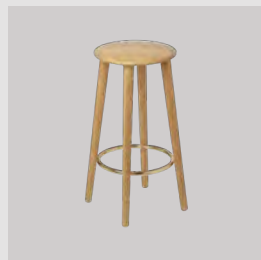

The Socialite | bar stool

Designed by: Thor Høy
Materials: Solid oak, aluminium (brass anodised)
Dimensions: ø: 47 cm h: 77.5 cm
Certifications: EU: Passed EN 16139 (L1)
US: Passed ANSI/BIFMA X5.4

NEW

5520

5881

5120

The Socialite bar stool

EUR	549.00
DKK	3999.00
GBP	499.00
SEK	5999.00
USD	649.00

The Socialite | counter stool

Designed by: Thor Høy
Materials: Solid oak, aluminium (brass anodised)
Dimensions: ø: 44 cm h: 67.5 cm
Certifications: EU: Passed EN 16139 (L1)
US: Passed ANSI/BIFMA X5.4

Find inspiration on page 64

NEW

oak

5519

5880

5119

The Socialite counter stool

EUR	549.00
DKK	3999.00
GBP	499.00
SEK	5999.00
USD	649.00