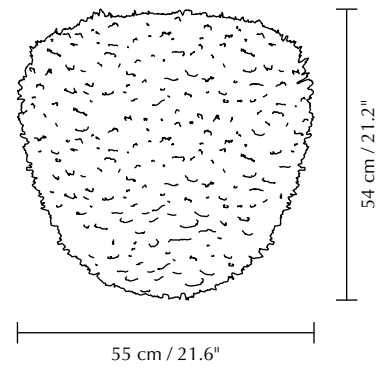

Eos Evia collection

By Søren Ravn Christensen

The name Eos originates from Greek mythology, the goddess of the dawn, referencing how the lampshade looks like clouds in the sky. Eos Evia is available in five colours of three different sizes and can be mixed and matched in clusters to create mesmerizing clouds in the ceiling. The Eos Evia lampshade will be the centre of attention hanging as a chandelier in the living room or hallway.