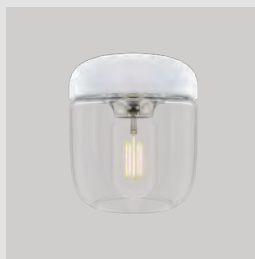

Black top

medium 2511C4228
mini 2539C4228

Brushed steel top

medium 2511C4229
mini 2539C4229

Brushed brass top

medium 2511C4230
mini 2539C4230

Acorn | lampshade

Designed by: Jacob Rudbeck
Materials: Acorn black and white: Glass and silicone
 Acorn smoked steel and amber brass: Glass and aluminium
Specifications: Pendant lamp, lightsource max 15W LED E27 / E26 (not included)
Dimensions: ø: 14 cm h: 16 cm