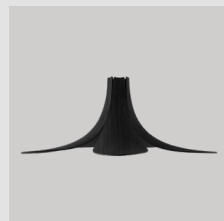

black oak 2223

Jazz

EUR	399.00
DKK	2999.00
GBP	349.00
SEK	4299.00
USD	499.00