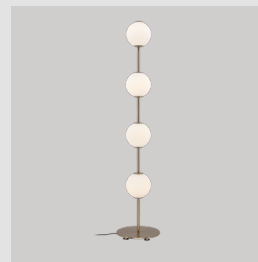

Audrey floor

EUR	399.00
DKK	2999.00
GBP	349.00
SEK	4599.00
USD	499.00