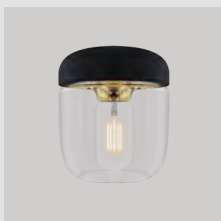

Black | polished brass

2082