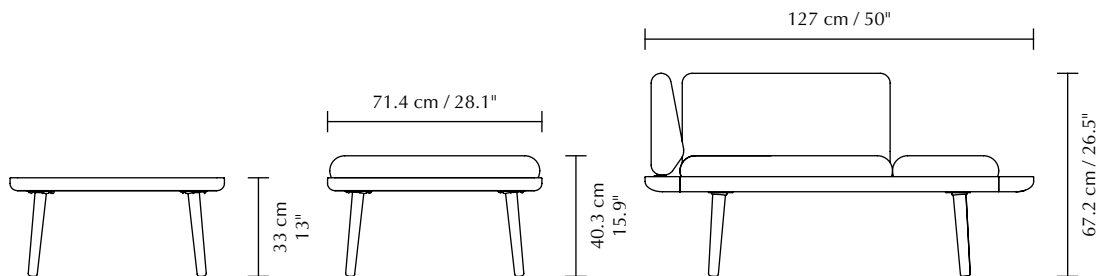

Fabric specifications on page 163.

When you buy this product we will plant a tree

Lounge Around Shuffle pouffe | oak, white sands

When you buy this product we will plant a tree

Lounge Around 1.5-seater | oak, white sands