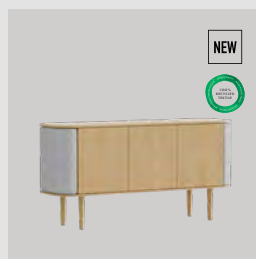

Sterling
oak 5623C710-03
dark oak 5775C711-03
black oak 5107C709-03