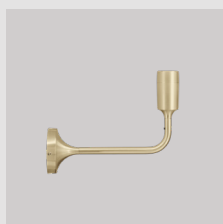

Scan the QR code to see recommended lampshades

white 4251

black 4252

brushed steel 4253

brushed brass 4254

Santé wall lamp | black

Butler lampshade

Tripod | light stand