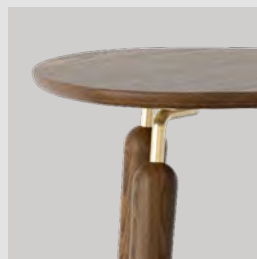

dark oak | brass 5771