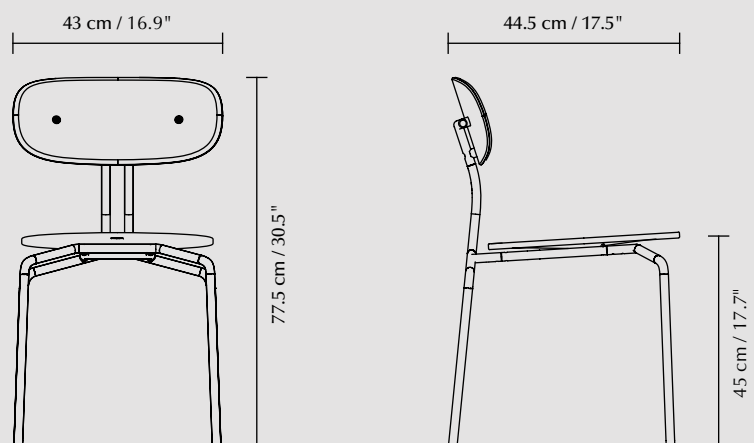

Curious

By Luigi Vittorio Cittadini

Curious is a stackable chair with a light, minimalistic and elegant expression. Made from oak veneer, Curious is available with brass and black legs with the option of a seat cushion to enhance comfort. The seat cushion is available in 17 bespoke colours of the new 100% recycled Horizons fabric and in brown or white of the Teddy Bear fabric.

The French-Italian designer behind Curious, Luigi Vittorio Cittadini, has a background from Politecnico di Milano and several years of work for design studios in Milan. This translates to all aspects of his designs and results in designs with an ironic edge, a poetic contrast and a touch of Italian design tradition.

The curious chair is designed to suit countless settings and purposes and will look great in the home, hospitality venues, and offices. Have them as a part of a dining setup in the kitchen, use them in restaurants or small coffee shops or let them elevate your dining room setting.

The stackable element of the chair makes it perfect for public spaces, waiting rooms or large conference halls, where storing the chairs in a small place is sometimes needed.

Fabric specifications on pages 163 and 165.