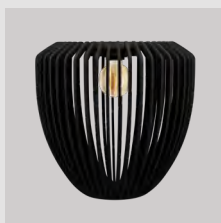

Find inspiration on page 40

Clava Wood

EUR	529.00
DKK	3999.00
GBP	479.00
SEK	5999.00
USD	599.00

oak 2242

dark oak 2243

black oak 2244

Forget Me Not | lampshade

Designed by: Magnus Nero & Ingemar Jönsson
Materials: Oak
Specifications: Pendant lamp, lightsource max 2W LED G4 12V DC (not included)
 Compatible with Rosette Mini G4 cord set
Dimensions: Forget Me Not large ø: 38 cm h: 11 cm
 Forget Me Not medium ø: 28 cm h: 7 cm
 Forget Me Not mini ø: 19 cm h: 4 cm