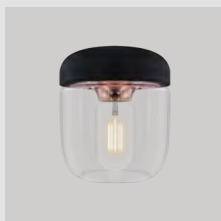

Black | polished copper

2083