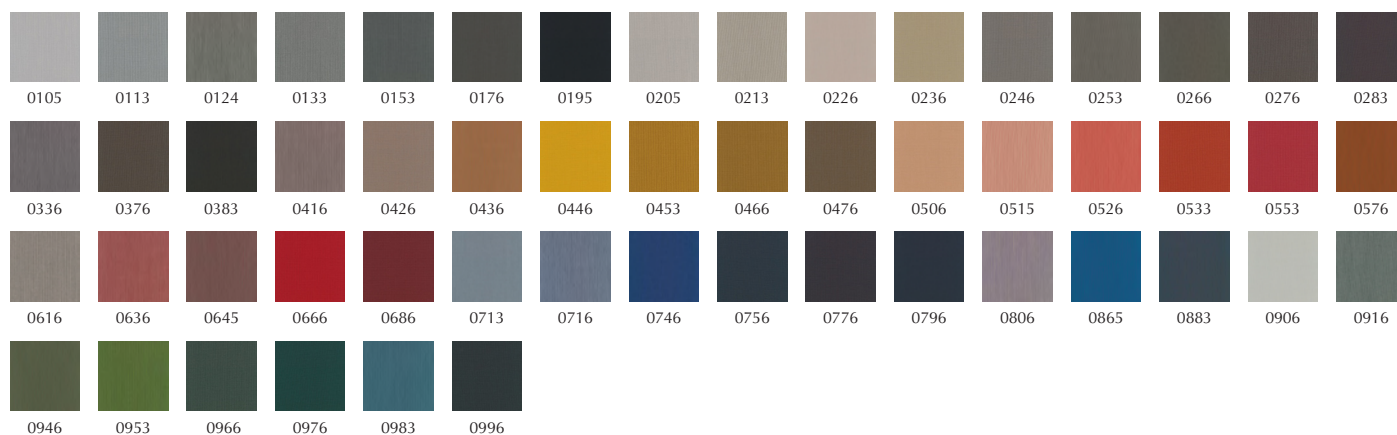

Steelcut Trio 3 | Fabric from Kvadrat

Steelcut Trio is a hardwearing woollen upholstery textile with the same construction as Steelcut. Originally designed by Frans Dijkmeijer, it comes in updated colourways crafted by Giulio Ridolfo. The three-dimensional surface of Steelcut Trio resembles small pyramids or steel points. Despite the complexity of the textile's innovative weave, it has a simple, precise expression. Steelcut Trio is yarn-dyed and made from 3 differently coloured yarns.

Name: Steelcut Trio 3
Designer: Frans Dijkmeijer & Giulio Ridolfo
Type: Upholstery
Pattern: Solid
Composition: 90% new wool, worsted 10% nylon
Weight: 770 g/lin.m
Width: 140 cm

Durability: 100.000 Martindale
Pilling: 4
Lightfastness: 6-7
Sustainability: EU Ecolabel, Greenguard Gold, HPD, EPD
Manufactured in: United Kingdom
Price: Upon request
Delivery time: Within 6 weeks