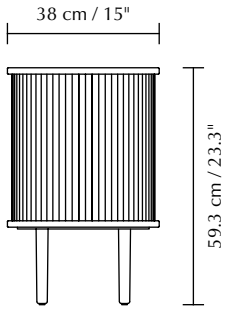

When you buy this product we will plant a tree