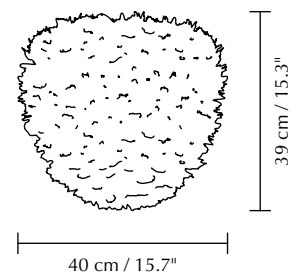

Eos Evia collection

By Søren Ravn Christensen

The name Eos originates from Greek mythology, the goddess of the dawn, referencing how the lampshade looks like clouds in the sky. Eos Evia is available in five colours of three different sizes and can be mixed and matched in clusters to create mesmerizing clouds in the ceiling. The Eos Evia lampshade will be the centre of attention hanging as a chandelier in the living room or hallway.