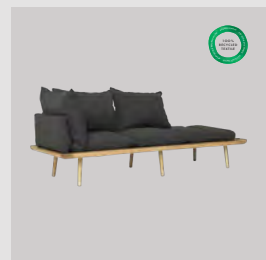

Shadow

oak	5550C723-04
dark oak	5750C723-04

Horizons S

Lounge Around | daybed

Designed by: Søren Ravn Christensen
Materials: Solid oak, polyester, MDF and steel (plated brass)
Specifications: Fabric specifications on pages 163 and 165
Dimensions: h: 40.3 cm w: 231.6 cm d: 74.5 cm
Certifications: EU: Passed EN 16139 (L1) & EN 1022
 Global Recycled Standard
 STANDARD 100 by OEKO-TEX®