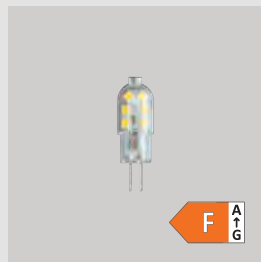

Tiny Idea | G4 12V DC 4187	
EUR	3.99
DKK	29.00
GBP	4.00
SEK	39.00
USD	5.00

Specifications: 3W LED, 15000 lighting hours, 2400 k, 170 lm, CRI 88