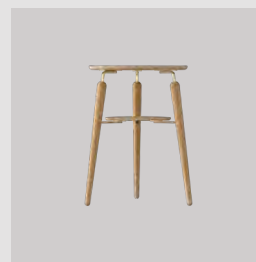

My Spot | side table incl. USB

Designed by: Jonas Søndergaard
Materials: Solid oak, MDF and steel
Specifications: Side table with USB-hub incl.
Dimensions: h: 59 cm w: 46 cm d: 45 cm

Find inspiration on page 95

My Spot

EUR	299.00
DKK	2299.00
GBP	249.00
SEK	3299.00
USD	349.00