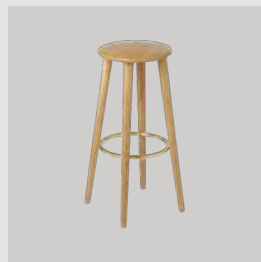

The Socialite | bar stool

Designed by: Thor Høy
Materials: Solid oak, aluminium (brass anodised)
Dimensions: ø: 47 cm h: 77.5 cm
Certifications: EU: Passed EN 16139 (L1)
US: Passed ANSI/BIFMA X5.4

NEW

oak

5520