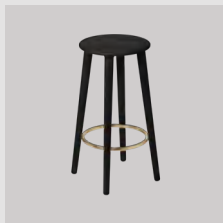

black oak

5119

The Socialite counter stool

EUR	549.00
DKK	3999.00
GBP	499.00
SEK	5999.00
USD	649.00