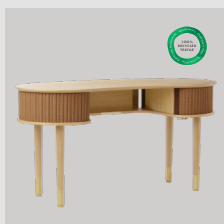

Find inspiration on page 92

Faux leather

Hazelnut

oak 5608C5601-6

Charcoal

oak 5608C5601-7

Audacious desk

EUR	1399.00
DKK	9999.00
GBP	1299.00
SEK	14999.00
USD	1599.00