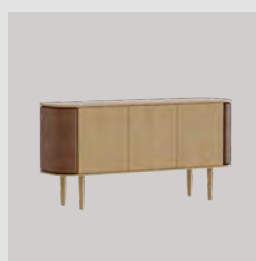

Faux leather

Hazelnut
oak 5623C5622-4
dark oak 5775C5774-4