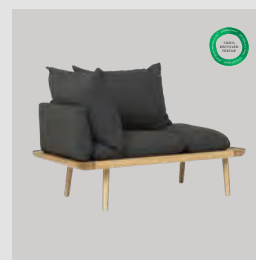

Shadow

oak	5562C723-04
dark oak	5762C723-04

Horizons S