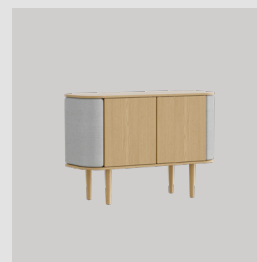

Treasures | 2-door cabinet

Designed by: Jonas Søndergaard
Materials: Solid oak, particle board, steel, polyester and leather (artificial)
Specifications: Fabric specifications on pages 163 and 165
Dimensions: h: 75 cm w: 109 cm d: 43 cm
Certifications: Global Recycled Standard STANDARD 100 by OEKO-TEX®

Find inspiration on page 99

Venetian cane		Faux leather		Horizons S	
EUR	1099.00	EUR	999.00	EUR	999.00
DKK	8299.00	DKK	7499.00	DKK	7499.00
GBP	999.00	GBP	899.00	GBP	899.00
SEK	11999.00	SEK	10999.00	SEK	10999.00
USD	1399.00	USD	1299.00	USD	1299.00