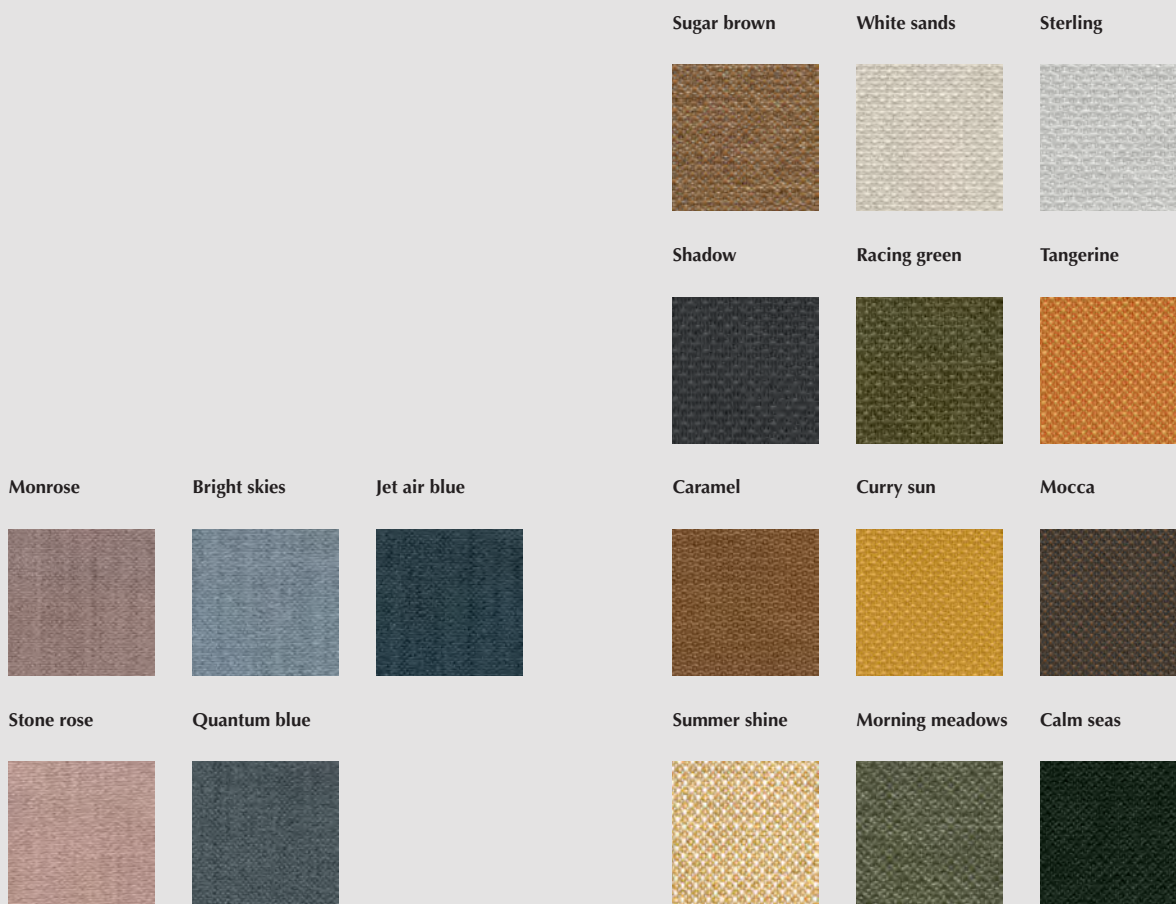

Horizons F

Material composition
100% recycled polyester

Abrasion resistance
>78.000 rubs (ISO 12945-2:2000)

Pilling
4-5* (EN ISO 12945-2:2000)

Colour fastness to light
4-5* (ISO 105-B02:2014)

Colour fastness to rubbing
4-5* (DIN EN ISO 105-X12:2016-11)

Resistance to seam slippage
Warp (mm) 2, Weft (mm) 2

Flame retardant
EU: EN 1021/1 and EN 1021/2
UK: BS 5852
US: Ca Tb 117-2013

Performance
Custom requirements will be followed

Environment
Global Recycled Standard
STANDARD 100 by OEKO-TEX®
REACH Compliance
Formaldehyde Free (EN ISO 14184-1:2011)

Washability
Machine wash at 30°C. Vacuum clean frequently using a furniture nozzle. Remove stains as soon as they occur. Do not use any strong cleaning or bleaching agents.

Relevant for
Curious
Time Flies

Horizons S

Material composition
100% recycled polyester

Abrasion resistance
>67.000 rubs (EN ISO 12947-2:2016)

Pilling
4-5* (EN ISO 12945-2:2000)

Colour fastness to light
4* (ISO 105-B02:2014)

Colour fastness to rubbing
4-5* (DIN EN ISO 105-X12:2016-11)

Resistance to seam slippage
Warp (mm) 3, Weft (mm) 3

Flame retardant
EU: EN 1021/1 and EN 1021/2
UK: BS 5852
US: Ca Tb 117-2013

Performance
Custom requirements will be followed

Environment
Global Recycled Standard
STANDARD 100 by OEKO-TEX®
REACH Compliance
Formaldehyde Free (EN ISO 14184-1:2011)

Washability
Machine wash at 30°C. Vacuum clean frequently using a furniture nozzle. Remove stains as soon as they occur. Do not use any strong cleaning or bleaching agents.

Relevant for
A Conversation Piece
Audacious
Curious
Lounge Around
The Reader
Time Flies
Treasures

*Scale: 1 is bad and 5 is good