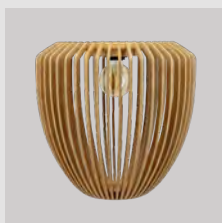

Clava Dine Wood | lampshade

Designed by: Søren Ravn Christensen
Materials: Oak, ash and laminated veneer
Specifications: Pendant lamp, lightsource max 15W LED E27 / E26 (not included)
Dimensions: ø: 43 cm h: 24 cm

Find inspiration on pages 38, 39

Clava Dine Wood

EUR	529.00
DKK	3999.00
GBP	479.00
SEK	5999.00
USD	599.00

Clava Wood | lampshade

Designed by: Søren Ravn Christensen
Materials: Oak, ash and laminated veneer
Specifications: Pendant, floor and table lamp, flip 180°, lightsource max 15W LED E27 / E26 (not included)
Dimensions: ø: 38 cm h: 37.1 cm

Find inspiration on page 40

Clava Wood

EUR	529.00
DKK	3999.00
GBP	479.00
SEK	5999.00
USD	599.00

oak 2242