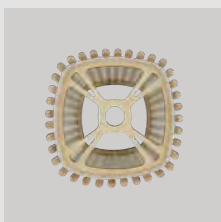

Oak | square base

large	2251C2251-2
medium	2250C2250-2