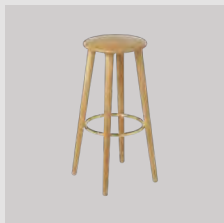

The Socialite | bar stool

Designed by: Thor Høy
Materials: Solid oak, aluminium (brass anodised)
Dimensions: ø: 47 cm h: 77.5 cm
Certifications: EU: Passed EN 16139 (L1)
US: Passed ANSI/BIFMA X5.4

NEW

oak

5520