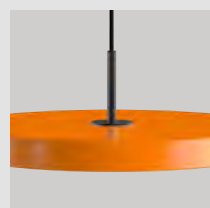

Asteria with black top

medium 2423C4173
mini 2433C4175

Taupe

medium 2424

Asteria with steel top

medium 2424C4172

Asteria Micro | lamp

Designed by: Søren Ravn Christensen
Materials: Steel, aluminium and acrylic
Specifications: Pendant lamp for indoor use only, 4 m black cord incl.