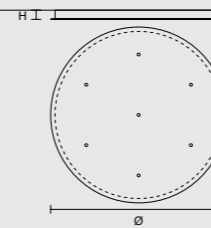

ROUND CANOPY RD 80

SIZE		FINISHINGS	PRODUCT NAME
Ø	80 cm / 31.50"	● V91	TEE C7 RD 80
H	4 cm / 1.60"