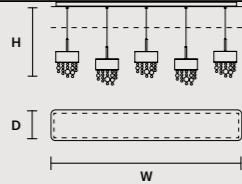

DIMMABLE

0-10V

OLÀ C7 LN 175

W 175 cm / 68.90"
D 20 cm / 7.90"
H MAX 180 cm / 70.90"

STANDARD LIGHTING
7×E12×40 W MAX (NOT INCL.)

STANDARD INTEGRATED LED LIGHTING

DOWN 52.5 W CRI>90
3000 K – 7560 NOMINAL LM

ON REQUEST

DOWN 52,5 W CRI>90
2700 K – 7182 NOMINAL LM