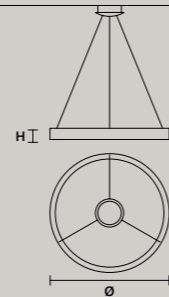

LIBE ROUND S140	
∅	140 cm / 55.10"
H	8,5 cm / 3.30"
STANDARD INTEGRATED LED LIGHTING	
144 W CRI>90 3000 K – 13536 NOMINAL LM	
ON REQUEST	
144 W CRI>90 2700 K – 12850 NOMINAL LM	
DIMMABLE	
1-10V