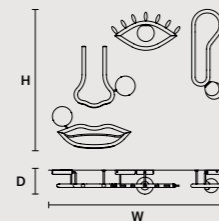

VISIO A DX		CE	UL
W	120cm / 47.20"		
D	17 cm / 6.70"		
H	99 cm / 39.00"		
STANDARD INTEGRATED LED LIGHTING			
21,6 W CRI>90			
3000 K - 2383 NOMINAL LM			
ON REQUEST			
21,6 W CRI>90			
2700 K - 2263 NOMINAL LM			
DIMMABLE			
NO