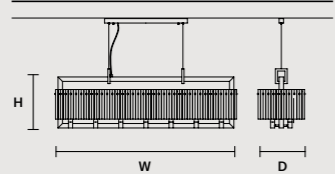

Crek

Metal frame with «Crek» glass panels (inspired by rock crystal).

CREK S14

W	123 cm / 48.40"
D	31.5 cm / 12.40"
H	40 cm / 15.70"

STANDARD LIGHTING
14×E12×40 W MAX (NOT INCL.)