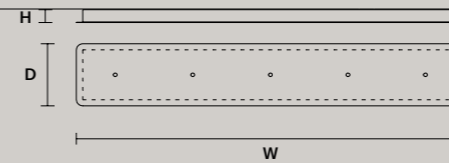

LINEAR CANOPY LN 75

SIZE	FINISHINGS	PRODUCT NAME
W 75 cm / 29.50"	V98	VEGAS C3 LN 75
D 20 cm / 7.90"		
H 4 cm / 1.60"		

LINEAR CANOPY LN 125

SIZE	FINISHINGS	PRODUCT NAME
W 125 cm / 49.20"	V98	VEGAS C5 LN 125
D 20 cm / 7.90"		
H 4 cm / 1.60"		