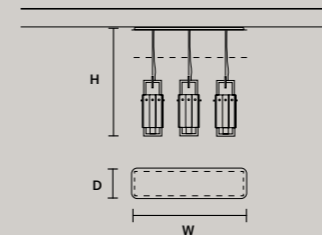

CREK C3 LN 75

W 75 cm / 29.50"
D 20 cm / 7.90"
H MAX 195 cm / 76.80"

STANDARD LIGHTING
3×E14×10 W MAX (NOT INCL.)