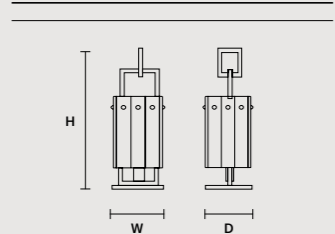

CREK TL 1

W	15.5 cm / 6.10"
D	15.5 cm / 6.10"
H	41.5 cm / 16.30"

STANDARD LIGHTING
1×E12×40 W MAX (NOT INCL.)