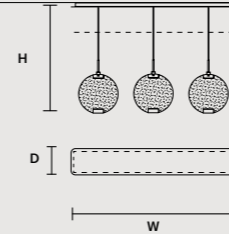

HORO C3 LN 125		CE	ETL
W	125 cm / 49.20"		
D	20 cm / 7.90"		
H MAX	155 cm / 61.00"		
INTEGRATED LED LIGHTING			
43,2 W CRI>95			
3000 K – 4608 NOMINAL LM			
ON REQUEST			
43,2 W CRI>95			
2700 K – 4392 NOMINAL LM			
DIMMABLE			
0-10V