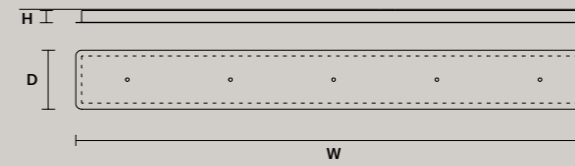

68 W CRI>90
3000 K – 8895 NOMINAL LM

ON REQUEST

68 W CRI>90
2700 K – 8480 NOMINAL LM

DIMMABLE

0-10V

SINGLE CANOPIES

SINGLE CANOPY

SIZE		FINISHINGS	PRODUCT NAME
Ø	8,5 cm / 3.30"	● V90	LUPPITER S1 P 33
H	11,5 cm / 4.50"		LUPPITER S1 M 33
			LUPPITER S1 G 33
			LUPPITER S1 P 55
			LUPPITER S1 M 55
			LUPPITER S1 G 55

MULTIPLE CANOPIES

LINEAR CANOPY LN 125

SIZE		FINISHINGS	PRODUCT NAME
W	125 cm / 49.20"	● V91	LUPPITER C3 LN 125
D	20 cm / 7.90"		
H	4 cm / 1.60"		

LINEAR CANOPY LN 175

SIZE		FINISHINGS	PRODUCT NAME
W	175 cm / 68.90"	● V91	LUPPITER C5 LN 175
D	20 cm / 7.90"		
H	4 cm / 1.60"		