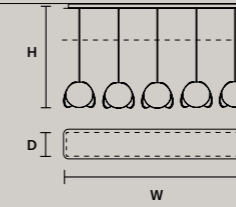

TIMEO C5 LN 125		CE
w	125 cm / 49.20"	
D	20 cm / 7.90"	
H MAX	140 cm / 55.10"	
STANDARD INTEGRATED LED LIGHTING		
	20 W CRI>90 3000 K - 2300 NOMINAL LM	
ON REQUEST		
	20 W CRI>90 2700 K - 2185 NOMINAL LM	
DIMMABLE		
	1-10V + DALI + PUSH