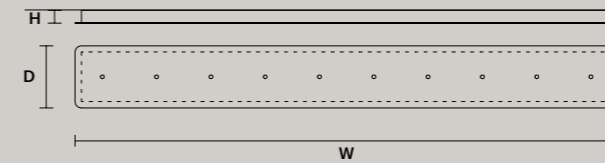

LINEAR CANOPY LN 175

SIZE	FINISHINGS	PRODUCT NAME
W 175 cm / 68.90"	● V91	POSY C10 LN 175
D 20 cm / 7.90"		
H 4 cm / 1.60"		

ROUND CANOPY RD 40

SIZE	FINISHINGS	PRODUCT NAME
Ø 40 cm / 15.70"	● V91	POSY C5 RD 40
H 4 cm / 1.60"		POSY S5