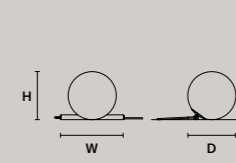

POSY TL	
W	26 cm / 10.20"
D	20 cm / 7.90"
H	20 cm / 7.90"
STANDARD LIGHTING	
1xE14x10 W MAX (NOT INCL.)*	

* BULB MAX	Ø 37 mm / 1.50" W 110 mm / 4.30"