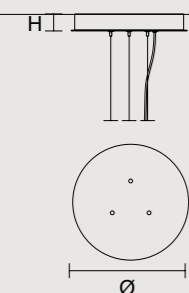

SINGLE CANOPY