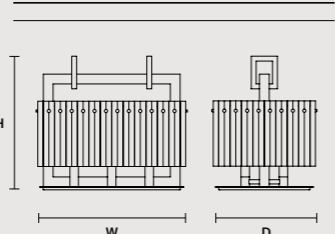

CREK TL 6

W	45 cm / 17.70"
D	31 cm / 12.20"
H	41 cm / 16.10"

STANDARD LIGHTING
6×E12×40 W MAX (NOT INCL.)