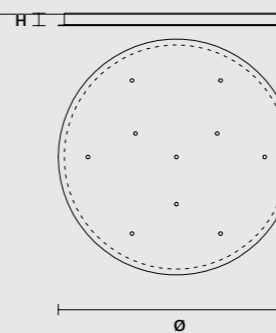

ROUND CANOPY RD 80