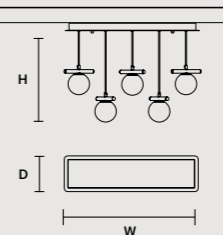

POSY C5 LN 75	
W 75 cm / 29.50"	
D 20 cm / 7.90"	
H MAX 160 cm / 63.00"	
STANDARD LIGHTING	
5×G9×10 W MAX (NOT INCL.)*	

* BULB MAX
Ø 37 mm / 1.50" W 70 mm / 2.80"