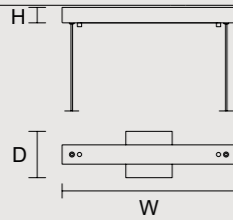

0-10V

SINGLE CANOPIES

SINGLE CANOPY

SIZE	FINISHINGS	PRODUCT NAME
W 28 cm / 11.00"	● V87	VISIO S M2
D 12 cm / 4.70"		VISIO S M4
H 4 cm / 1.60"		

SINGLE CANOPY

SIZE	FINISHINGS	PRODUCT NAME
W 45 cm / 17.70"	● V87	VISIO S M1
D 12 cm / 4.70"		
H 4 cm / 1.60"		