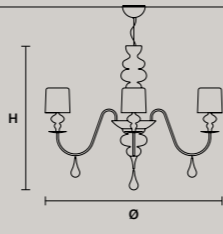

EVA S5

ø 70 cm / 27.60"
H 60 cm / 23.60"

STANDARD LIGHTING
5×E14×10 W MAX (NOT INCL.)