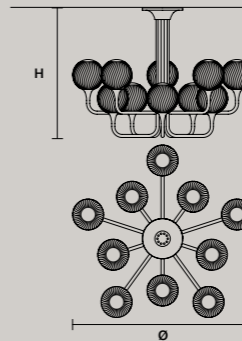

STANDARD LIGHTING

10×E14×15 W MAX (NOT INCL.)
* BULB MAX
∅ 37 mm/1.50" W max 150 mm/5.90"