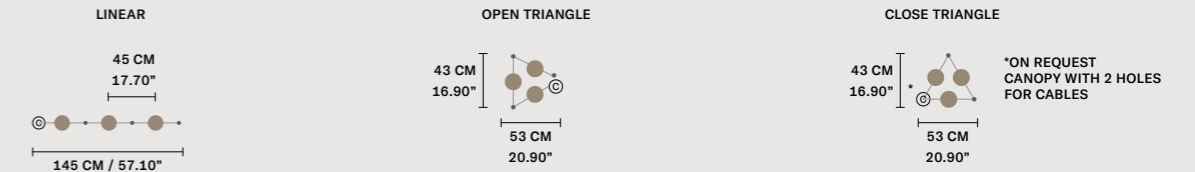

SUGGESTED CONFIGURATION FOR C3