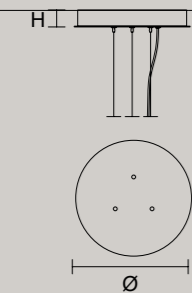

SINGLE CANOPY

SIZE	FINISHINGS	PRODUCT NAME
Ø 30 cm / 11.80"	F04	VEGAS S VRT180
H 4,5 cm / 1.80"