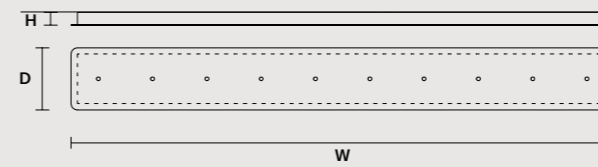

LINEAR CANOPY LN 175

SIZE		FINISHINGS	PRODUCT NAME
W	175 cm / 68.90"	● V91	POSY C10 LN 175
D	20 cm / 7.90"		
H	4 cm / 1.60"		

ROUND CANOPY RD 40

SIZE		FINISHINGS	PRODUCT NAME
Ø	40 cm / 15.70"	● V91	POSY C5 RD 40
H	4 cm / 1.60"