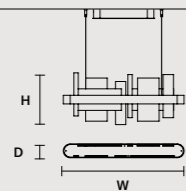

HONICÉ S70		CE	UL
W	70 cm / 27.60"		
D	8 cm / 3.10"		
H	33 cm / 13.00"		
STANDARD INTEGRATED LED LIGHTING			
UP	7 W CRI>95 3000 K – 746 NOMINAL LM		
DOWN	15 W CRI>95 3000 K – 1600 NOMINAL LM		
ON REQUEST			
UP	7 W CRI>95 2700 K – 711 NOMINAL LM		
DOWN	15 W CRI>95 2700 K – 1525 NOMINAL LM		
DIMMABLE			
	0-10V