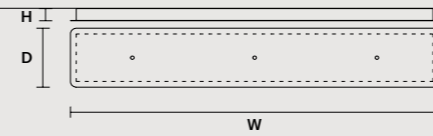

MULTIPLE CANOPIES

LINEAR CANOPY LN 125

SIZE		FINISHINGS	PRODUCT NAME
W	125 cm / 49.20"	V98	HORO C3 LN 125
D	20 cm / 7.90"		
H	4 cm / 1.60"