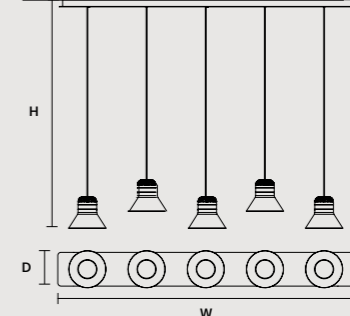

CORDEA C5 LN 175		CE
W	175 cm / 68.90"	
D	22 cm / 8.70"	
H MAX	170 cm / 66.90"	
STANDARD INTEGRATED LED LIGHTING		
	40 W CRI>90	
	3000 K - 6000 NOMINAL LM	
ON REQUEST		
	40 W CRI>90	
	2700 K - 5040 NOMINAL L	
DIMMABLE		
	0-10V