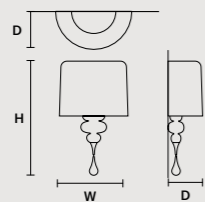

w 40 cm / 15.70"
d 20 cm / 7.90"
H 70 cm / 27.60"

STANDARD LIGHTING
3×E26×60 W MAX (NOT INCL.)

EVA A1 M

w 30 cm / 11.80"
d 15 cm / 5.90"
H 54 cm / 21.30"

STANDARD LIGHTING
1×E26×60 W MAX (NOT INCL.)

EVA A2