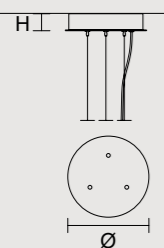

SINGLE CANOPY

SIZE	FINISHINGS	PRODUCT NAME
Ø 21 cm / 8.30"	F04	VEGAS S VRT70
H 4,5 cm / 1.80"		VEGAS S VRT90
		VEGAS S VRT140