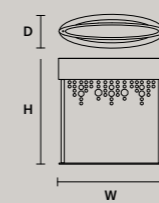

OLÀ TL2

W 50 cm / 19.70"
D 16 cm / 6.30"
H 50 cm / 19.70"

STANDARD LIGHTING
2×E27×20 W MAX (NOT INCL.)

STANDARD INTEGRATED LED LIGHTING
UP 5,2 W CRI>95
3000 K – 512 NOMINAL LM
DOWN 7,8 W CRI>95
3000 K – 768 NOMINAL LM

ON REQUEST
UP 5,2 W CRI>95
2700 K – 488 NOMINAL LM
DOWN 7,8 W CRI>95
2700 K – 732 NOMINAL LM

DIMMABLE
OWN BUTTON