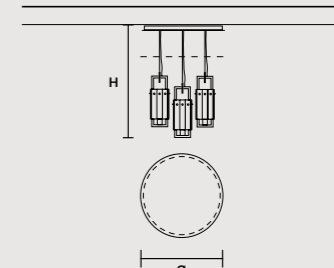

CREK C3 RD 60

ø	60 cm / 23.60"
H MAX	195 cm / 76.80"

STANDARD LIGHTING
3×E12×40 W MAX (NOT INCL.)