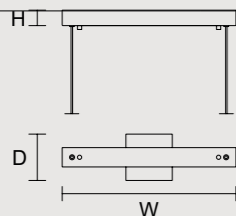

SINGLE CANOPY

SIZE	FINISHINGS	PRODUCT NAME
W 45 cm / 17.70"	V86	IGLÙ S2
D 12 cm / 4.70"		
H 4 cm / 1.60"		

SINGLE CANOPY