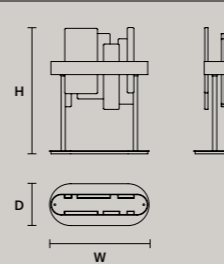

RIBBON TL	
W	38 cm / 15.00"
D	16 cm / 6.30"
H	48 cm / 18.90"
STANDARD INTEGRATED LED LIGHTING	
UP	6 W CRI>95 3000 K – 640 NOMINAL LM
DOWN	6 W CRI>95 3000 K – 640 NOMINAL LM
ON REQUEST	
UP	6 W CRI>95 2700 K – 610 NOMINAL LM
DOWN	6 W CRI>95 2700 K – 610 NOMINAL LM
DIMMABLE	
OWN BUTTON