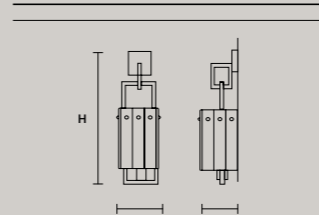

CREK A1

W 15,5 cm / 6.10"
D 13 cm / 5.10"
H 45 cm / 17.70"

STANDARD LIGHTING
1×E14×10 W MAX (NOT INCL.)