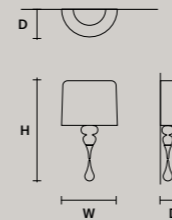

EVA A3

w 40 cm / 15.70"
D 20 cm / 7.90"
H 70 cm / 27.60"

STANDARD LIGHTING
3×E27×20 W MAX (NOT INCL.)

EVA A1 M

w 30 cm / 11.80"
D 15 cm / 5.90"
H 54 cm / 21.30"

STANDARD LIGHTING
1×E27×20 W MAX (NOT INCL.)