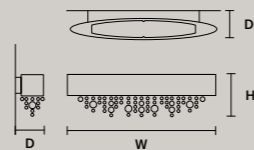

OLÀ A2 OV 70

W 70 cm / 27.60"
D 20 cm / 7.90"
H 20 cm / 7.90"

STANDARD LIGHTING
2×E27×20 W MAX (NOT INCL.)

STANDARD INTEGRATED LED LIGHTING
UP 11,7 W CRI>95
3000 K – 1152 NOMINAL LM
DOWN 19,5 W CRI>95
3000 K – 1920 NOMINAL LM

ON REQUEST
UP 11,7 W CRI>95
2700 K – 1098 NOMINAL LM
DOWN 19,5 W CRI>95
2700 K – 1830 NOMINAL LM

DIMMABLE
NO