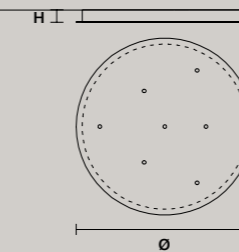

ROUND CANOPY RD 60