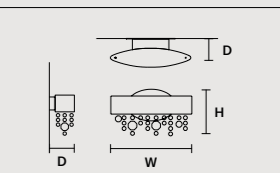

DIMMABLE

NO