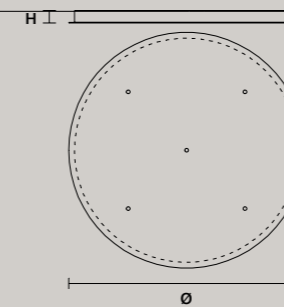

ROUND CANOPY RD 80

SIZE		FINISHINGS	PRODUCT NAME
Ø	80 cm / 31.50"	● V91	CORDEA C5 RD 80
H	4 cm / 1.60"