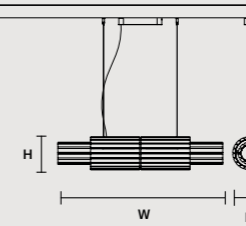

VEGAS BIL 140	
W	135 cm / 53.10"
D	27 cm / 10.60"
H	27 cm / 10.60"
INTEGRATED LED LIGHTING	
56 W CRI>95 3000 K - 5973 NOMINAL LM	
ON REQUEST	
56 W CRI>95 2700 K - 5693 NOMINAL LM	
DIMMABLE	
0-10V