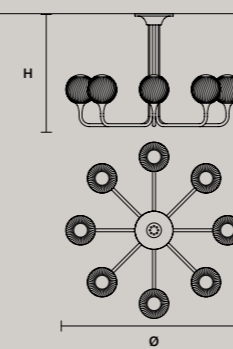

TEE S1 30

∅ 30 cm / 11.80"
H 37 cm / 14.60"

STANDARD LIGHTING

1×E27×20 W MAX (NOT INCL.)
* BULB MAX
∅ 62 mm/2.40" W max 185 mm/7.30"

TEE PL8 RD 120

∅ 120 cm / 47.20"
H 76,5 cm / 30.10"

STANDARD LIGHTING

8×E14×15 W MAX (NOT INCL.)
* BULB MAX
∅ 37 mm/1.50" W max 150 mm/5.90"