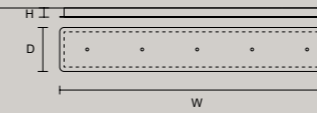

LINEAR CANOPY LN 125

	SIZE	FINISHINGS	PRODUCT NAME
W	125 cm / 49.20"	● V91	TEE C5 LN 125
D	20 cm / 7.90"		
H	4 cm / 1.60"