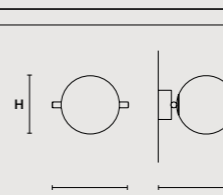

POSY A1 G	
W 26 cm / 10.20"	
D 26 cm / 10.20"	
H 20 cm / 7.90"	
STANDARD LIGHTING	
1×E12×10 W MAX (NOT INCL.)*	

* BULB MAX
Ø 37 mm / 1.50" W 110 mm / 4.30"