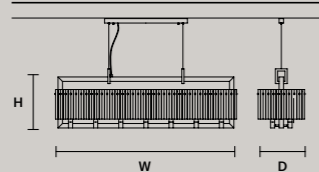

Crek

Telaio in metallo con listelli di vetro «Crek» (ispirato al cristallo di rocca).

Metal frame with «Crek» glass panels (inspired by rock crystal).

Metallrahmen mit «Crek» Glasplatten (inspiriert von dem Bergkristall).

Marco de metal con listones de vidrio «Crek» (inspirado al cristal de roca).

Structure en métal avec tiges de verre «Crek» (inspiré du cristal de roche).

Металлический каркас со стеклом «Crek» (имитация горного хрусталя).

这种灯具具有金属的结构, 而且它有«CREK» 玻璃条 (类似白水晶)。

إطار معدني بألواح زجاجية «كريك» مستوحاة من الكريستال الصخري).

CREK S14

W 123 cm / 48.40"
D 31,5 cm / 12.40"
H 40 cm / 15.70"

STANDARD LIGHTING
14×E14×10 W MAX (NOT INCL.)