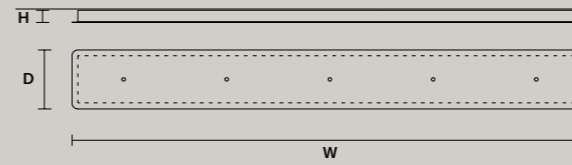

LINEAR CANOPY LN 175

SIZE		FINISHINGS	PRODUCT NAME
W	175 cm / 68.90"	● V91	CORDEA C5 LN 175
D	20 cm / 7.90"		
H	4 cm / 1.60"		

ROUND CANOPY RD 40

SIZE		FINISHINGS	PRODUCT NAME
Ø	40 cm / 15.70"	● V91	CORDEA C3 RD 40
H	4 cm / 1.60"