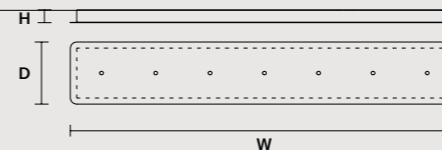

MULTIPLE CANOPIES

LINEAR CANOPY LN 75

SIZE	FINISHINGS	PRODUCT NAME
W 75 cm / 29.50"	V86	IGLÙ C5 LN 75
D 20 cm / 7.90"		
H 4 cm / 1.60"		

LINEAR CANOPY LN 125

SIZE	FINISHINGS	PRODUCT NAME
W 125 cm / 49.20"	V86	IGLÙ C7 LN 125
D 20 cm / 7.90"		
H 4 cm / 1.60"		