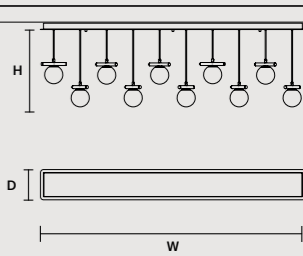

POSY C10 LN 175	
W 175 cm / 68.90"	
D 20 cm / 7.90"	
H MAX 160 cm / 63.00"	
STANDARD LIGHTING	
10×G9×10 W MAX (NOT INCL.)*	

* BULB MAX
Ø 37 mm / 1.50" W 70 mm / 2.80"