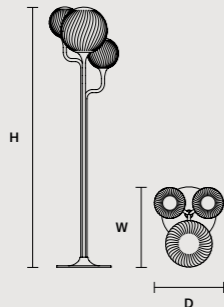

TEE TL1 20 

ø	22 cm / 8.70"
H	48 cm / 18.90"

STANDARD LIGHTING

1×E12×40 W MAX (NOT INCL.)*
* BULB MAX
Ø 37 mm/1.50" W max 150 mm/5.90"

TEE STL1 

ø	30 cm / 11.80"
H	160 cm / 63.00"

STANDARD LIGHTING

1×E26×60 W MAX (NOT INCL.)*
* BULB MAX
Ø 37 mm/1.50" W max 150 mm/5.90"

TEE STL3 

w	52 cm / 20.50"
D	45 cm / 17.70"
H	170 cm / 66.90"

STANDARD LIGHTING

2×E12×40 W MAX (NOT INCL.)*
1×E26×60 W MAX (NOT INCL.)*
* BULB MAX
Ø 37 mm/1.50" W max 150 mm/5.90"
** BULB MAX
Ø 62 mm/2.40" W max 185 mm/7.30"