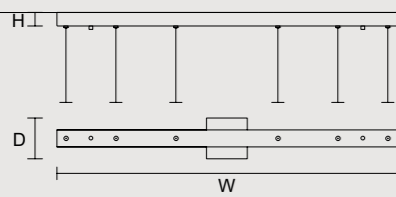

0-10V

SINGLE CANOPIES

SINGLE CANOPY

SIZE	FINISHINGS	PRODUCT NAME
W 28 cm / 11.00"	● V87	VISIO S M2
D 12 cm / 4.70"		VISIO S M4
H 4 cm / 1.60"		

SINGLE CANOPY

SIZE	FINISHINGS	PRODUCT NAME
W 45 cm / 17.70"	● V87	VISIO S M1
D 12 cm / 4.70"		
H 4 cm / 1.60"		

SINGLE CANOPY

SIZE	FINISHINGS	PRODUCT NAME
W 100 cm / 39.40"	● V87	VISIO S 1/2
D 12 cm / 4.70"		
H 4 cm / 1.60"		

SINGLE CANOPY

SIZE	FINISHINGS	PRODUCT NAME
W 180 cm / 70.90"	● V87	VISIO S FULL
D 12 cm / 4.70"		
H 4 cm / 1.60"		