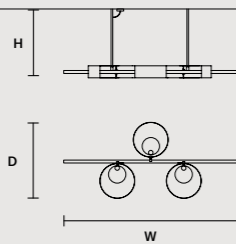

SOUND BIL3	
W	134 cm / 52.80"
D	64 cm / 25.20"
H	58 cm / 22.80"
WITH ROD B**	
STANDARD LIGHTING CE	
3xG9x40 W MAX (NOT INCL.)	
STANDARD INTEGRATED LED LIGHTING CE ENEC	
UP	13.5 W CRI>90 3000 K – 1950 NOMINAL LM
DOWN	13.5 W CRI>90 3000 K – 1950 NOMINAL LM
ON REQUEST	
UP	13,5 W CRI>90 2700 K – 1657 NOMINAL LM
DOWN	13,5 W CRI>90 2700 K – 1657 NOMINAL LM
DIMMABLE	
0-10V