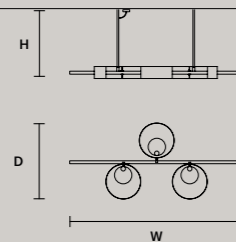

SOUND BIL3	
W	134 cm / 52.80"
D	64 cm / 25.20"
H	58 cm / 22.80"
WITH ROD B**	
STANDARD LIGHTING	
3xG9x10 W MAX (NOT INCL.)*	
STANDARD INTEGRATED LED LIGHTING	
UP	13,5 W CRI>90 3000 K – 1950 NOMINAL LM
DOWN	13,5 W CRI>90 3000 K – 1950 NOMINAL LM
ON REQUEST	
UP	13,5 W CRI>90 2700 K – 1657 NOMINAL LM
DOWN	13,5 W CRI>90 2700 K – 1657 NOMINAL LM
DIMMABLE	
1-10V + PUSH