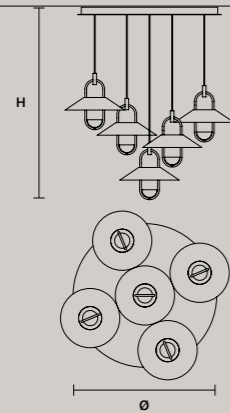

DIMMABLE

0-10V