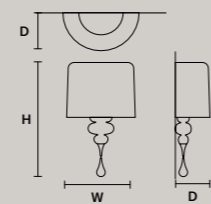

EVA A3

w 40 cm / 15.70"
D 20 cm / 7.90"
H 70 cm / 27.60"

STANDARD LIGHTING
3×E27×20 W MAX (NOT INCL.)

EVA A1 M

w 30 cm / 11.80"
D 15 cm / 5.90"
H 54 cm / 21.30"

STANDARD LIGHTING
1×E27×20 W MAX (NOT INCL.)