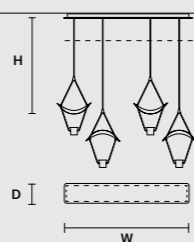

VOLLEE C4P LN 125		CE	UL
W	125 cm / 49.20"		
D	20 cm / 7.90"		
H MAX	200 cm / 78.70"		
STANDARD INTEGRATED LED LIGHTING			
	25,6 W CRI>90		
	3000 K – 3200 NOMINAL LM		
ON REQUEST			
	25,6 W CRI>90		
	2700 K – 3040 NOMINAL LM		
DIMMABLE			
	0- 10V