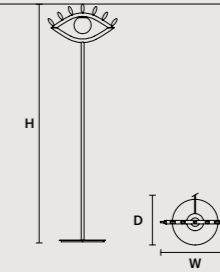

VISIO A M3		CE	UL
W	37.5 cm / 14.80"		
D	12 cm / 4.70"		
H	43 cm / 16.90"		
STANDARD INTEGRATED LED LIGHTING			
4,6 W CRI>90			
3000 K - 478 NOMINAL LM			
ON REQUEST			
4,6 W CRI>90			
2700 K - 454 NOMINAL LM			
DIMMABLE			
NO			

VISIO STL M1		CE	UL
W	48 cm / 18.90"		
D	32 cm / 12.60"		
H	166.5 cm / 65.60"		
STANDARD INTEGRATED LED LIGHTING			
5,5 W CRI>90			
3000 K - 645 NOMINAL LM			
ON REQUEST			
5,5 W CRI>90			
2700 K - 612 NOMINAL LM			
DIMMABLE			
NO