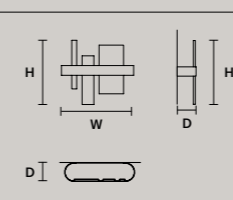

HONICÉ A37

W	37 cm / 14.60"
D	10 cm / 3.90"
H	33 cm / 13.00"

STANDARD INTEGRATED LED LIGHTING	
UP	3,51 W CRI>95 3000 K – 375 NOMINAL LM
DOWN	3,51 W CRI>95 3000 K – 375 NOMINAL LM
ON REQUEST	
UP	3,51 W CRI>95 2700 K – 357 NOMINAL LM
DOWN	3,51 W CRI>95 2700 K – 357 NOMINAL LM
DIMMABLE	
1-10V + PUSH