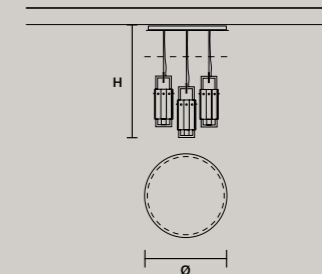

CREK C3 RD 60

ø 60 cm / 23.60"
H MAX 195 cm / 76.80"

STANDARD LIGHTING
3×E14×10 W MAX (NOT INCL.)