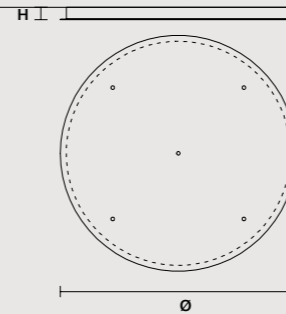

ROUND CANOPY RD 80

SIZE		FINISHINGS	PRODUCT NAME
Ø	80 cm / 31.50"	V98	HORO C5 RD 80
H	4 cm / 1.60"