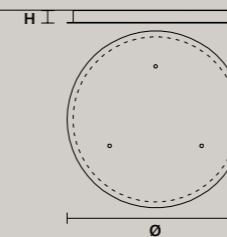

ROUND CANOPY RD 60

SIZE		FINISHINGS	PRODUCT NAME
Ø	60 cm / 23.60"	● V91	CORDEA C3 RD 60
H	4 cm / 1.60"