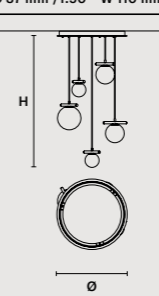

POSY S5	
Ø 60 cm / 23.60"	
H MAX 160 cm / 63.00"	
STANDARD LIGHTING	
2×G9×10 W MAX (NOT INCL.)* 3×E12×10 W MAX (NOT INCL.)**	

* BULB MAX
Ø 37 mm / 1.50" W 70 mm / 2.80"
** BULB MAX
Ø 37 mm / 1.50" W 110 mm / 4.30"