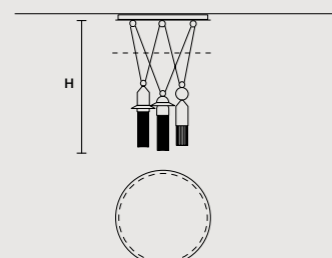

NAPPE C3 RD 60

∅	60 cm / 23.60"
H MAX	155 cm / 61.00"
INTEGRATED LED LIGHTING	
3 × 16,2 W CRI>90 3000 K - 2064 NOMINAL LM	
ON REQUEST	
3 × 16,2 W CRI>90 2700 K - 1960 NOMINAL LM	
DIMMABLE	
0-10V