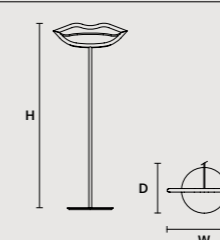

VISIO STL M4		CE	UL
W	52 cm / 20.50"		
D	32 cm / 12.60"		
H	129 cm / 50.80"		
STANDARD INTEGRATED LED LIGHTING			
5,3 W CRI>90			
3000 K - 546,6 NOMINAL LM			
ON REQUEST			
5,3 W CRI>90			
2700 K - 519 NOMINAL LM			
DIMMABLE			
NO