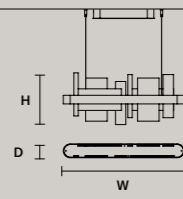

HONICÉ S70

W	70 cm / 27.60"
D	8 cm / 3.10"
H	33 cm / 13.00"

STANDARD INTEGRATED LED LIGHTING	
UP	7 W CRI>95 3000 K – 746 NOMINAL LM
DOWN	15 W CRI>95 3000 K – 1600 NOMINAL LM
ON REQUEST	
UP	7 W CRI>95 2700 K – 711 NOMINAL LM
DOWN	15 W CRI>95 2700 K – 1525 NOMINAL LM
DIMMABLE	
0-10V