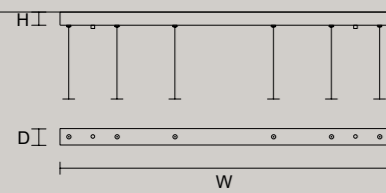

0-10V

SINGLE CANOPIES

SINGLE CANOPY

SIZE		FINISHINGS	PRODUCT NAME
Ø	12 cm / 4.70"	● V90	LUPPITER S1 P 33
H	11,7 cm / 4.60"		LUPPITER S1 M 33
			LUPPITER S1 G 33
			LUPPITER S1 P 55
			LUPPITER S1 M 55
			LUPPITER S1 G 55

1-10V + PUSH

VISIO C5 RD 80 

∅ 80 cm / 31.50"
H MAX 150 cm / 59.10"

STANDARD INTEGRATED LED LIGHTING

27,5 W CRI>90
3000 K – 3225 NOMINAL LM

ON REQUEST

27,5 W CRI>90
2700 K – 3063 NOMINAL LM

DIMMABLE

1-10V + PUSH

SINGLE CANOPIES

SINGLE CANOPY

SIZE	FINISHINGS	PRODUCT NAME
W 28 cm / 11.00"	● V87	VISIO S M2
D 5 cm / 2.00"		VISIO S M4
H 4 cm / 1.60"		

SINGLE CANOPY

SIZE	FINISHINGS	PRODUCT NAME
W 45 cm / 17.70"	● V87	VISIO S M1
D 5 cm / 2.00"		
H 4 cm / 1.60"		

SINGLE CANOPY

SIZE	FINISHINGS	PRODUCT NAME
W 100 cm / 39.40"	● V87	VISIO S 1/2
D 5 cm / 2.00"		
H 4 cm / 1.60"		

SINGLE CANOPY

SIZE	FINISHINGS	PRODUCT NAME
W 180 cm / 70.90"	● V87	VISIO S FULL
D 5 cm / 2.00"		
H 4 cm / 1.60"		