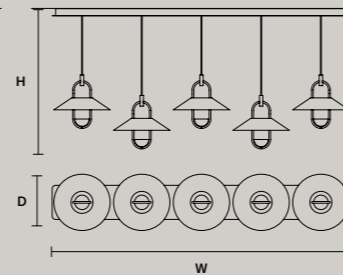

DIMMABLE

0-10V