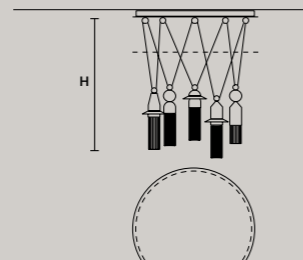

NAPPE C5 RD 80

ø 80 cm / 31.50"
H MAX 155 cm / 61.00"

STANDARD INTEGRATED LED LIGHTING
5 x 27 W CRI>90
3000 K - 3440 NOMINAL LM

ON REQUEST
5 x 27 W CRI>90
2700 K - 3268 NOMINAL LM

DIMMABLE
1-10V + PUSH