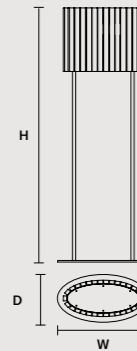

VEGAS TL G

W	30 cm / 11.80"
D	18 cm / 7.10"
H	45 cm / 17.70"
INTEGRATED LED LIGHTING	
10,8 W CRI>95 3000 K – 1152 NOMINAL LM	
ON REQUEST	
10,8 W CRI>95 2700 K – 1098 NOMINAL LM	
DIMMABLE	
OWN BUTTON	

VEGAS STL

W	57 cm / 22.40"
D	30 cm / 11.80"
H	160 cm / 63.00"
INTEGRATED LED LIGHTING	
45,6 W CRI>95 3000 K – 4864 NOMINAL LM	
ON REQUEST	
45,6 W CRI>95 2700 K – 4636 NOMINAL LM	
DIMMABLE	
OWN BUTTON