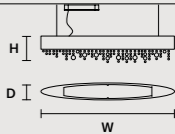

OLÀ S4 OV 100

W 100 cm / 39.40"
D 13 cm / 5.10"
H 20 cm / 7.90"

STANDARD LIGHTING
4×E12×40 W MAX (NOT INCL.)

STANDARD INTEGRATED LED LIGHTING

UP 5,2 W CRI>95
3000 K – 512 NOMINAL LM
DOWN 25,35 W CRI>95
3000 K – 2496 NOMINAL LM

ON REQUEST
UP 5,2 W CRI>95
2700 K – 488 NOMINAL LM
DOWN 25,35 W CRI>95
2700 K – 2379 NOMINAL LM

DIMMABLE
0-10V