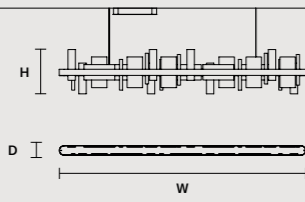

Ribbon

Painted metal frame.
Plate glasses. LED lighting.

*NOT AVAILABLE FOR RIBBON S80 AND RIBBON S50

RIBBON S200		CE	UL
W	200 cm / 78.70"		
D	8 cm / 3.10"		
H	33 cm / 13.00"		
STANDARD INTEGRATED LED LIGHTING			
UP	21,1 W CRI>95 3000 K – 2250 NOMINAL LM		
DOWN	44,46 W CRI>95 3000 K – 4742 NOMINAL LM		
ON REQUEST			
UP	21,1 W CRI>95 2700 K – 2145 NOMINAL LM		
DOWN	44,46 W CRI>95 2700 K – 4520 NOMINAL LM		
DIMMABLE			
	0-10V