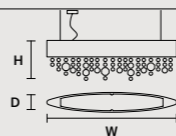

OLÀ S2 OV 50

W 50 cm / 19.70"
D 8 cm / 3.10"
H 18 cm / 7.10"

STANDARD LIGHTING
2×E26×60 W MAX (NOT INCL.)

STANDARD INTEGRATED LED LIGHTING

UP 5,2 W CRI>95
3000 K – 512 NOMINAL LM
DOWN 7,8 W CRI>95
3000 K – 768 NOMINAL LM

ON REQUEST
UP 5,2 W CRI>95
2700 K – 488 NOMINAL LM
DOWN 7,8 W CRI>95
2700 K – 732 NOMINAL LM

DIMMABLE
NO