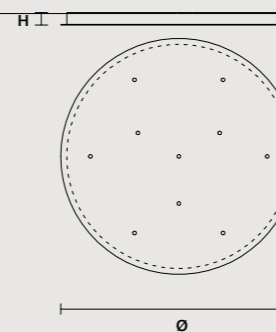

ROUND CANOPY RD 80