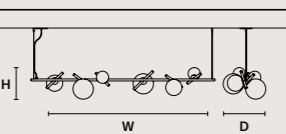

POSY BIL6	
W 180 cm / 70.90"	
D 42 cm / 16.50"	
H 31 cm / 12.20"	
STANDARD LIGHTING	
2×G9×10 W MAX (NOT INCL.)* 4×E12×10 W MAX (NOT INCL.)**	

* BULB MAX
Ø 37 mm / 1.50" W 70 mm / 2.80"
** BULB MAX
Ø 37 mm / 1.50" W 110 mm / 4.30"