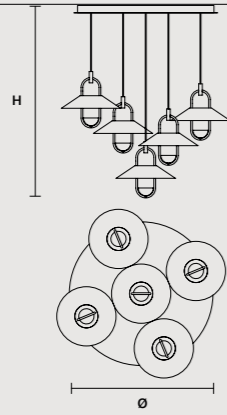

DIMMABLE

0-10V