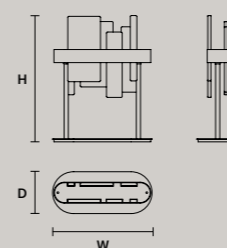

HONICÉ TL

W	38 cm / 15.00"
D	16 cm / 6.30"
H	48 cm / 18.90"

STANDARD INTEGRATED LED LIGHTING	
UP	6 W CRI>95 3000 K – 640 NOMINAL LM
DOWN	6 W CRI>95 3000 K – 640 NOMINAL LM
ON REQUEST	
UP	6 W CRI>95 2700 K – 610 NOMINAL LM
DOWN	6 W CRI>95 2700 K – 610 NOMINAL LM
DIMMABLE	
OWN BUTTON