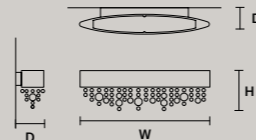

DIMMABLE
1-10V + PUSH

OLÀ C3 LN 75

W 75 cm / 29.50"
D 20 cm / 7.90"
H MAX 180 cm / 70.90"

STANDARD LIGHTING 

6xG9x10 W MAX (NOT INCL.)

STANDARD INTEGRATED LED LIGHTING 

DOWN 22,5 W CRI>90
3000 K – 3240 NOMINAL LM