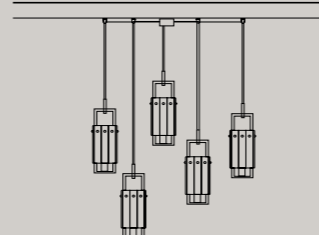

CREK S5

STANDARD LIGHTING
5×E14×10 W MAX (NOT INCL.)