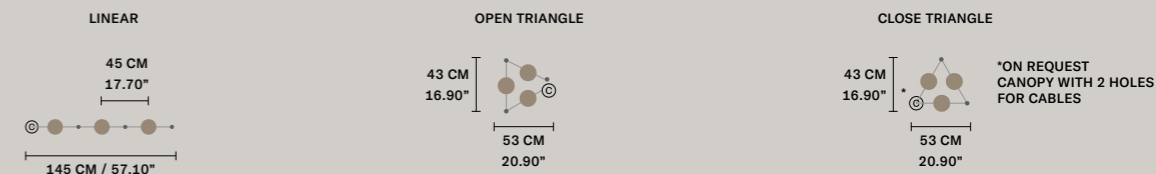

NAPPE C10

STANDARD INTEGRATED LED LIGHTING
10 x 54 W CRI>90
3000 K - 6880 NOMINAL LM

ON REQUEST
10 x 54 W CRI>90
2700 K - 6536 NOMINAL LM

DIMMABLE
1-10V + PUSH + DALI

NAPPE C3 LN 75

W 75 cm / 29.50"
D 20 cm / 7.90"
H MAX 155 cm / 61.00"

STANDARD INTEGRATED LED LIGHTING
3 x 16,2 W CRI>90
3000 K - 2064 NOMINAL LM

ON REQUEST
3 x 16,2 W CRI>90
2700 K - 1960 NOMINAL LM

DIMMABLE
1-10V + PUSH

NAPPE C3 LN 125

W 125 cm / 49.20"
D 20 cm / 7.90"
H MAX 155 cm / 61.00"

STANDARD INTEGRATED LED LIGHTING
3 x 16,2 W CRI>90
3000 K - 2064 NOMINAL LM

ON REQUEST
3 x 16,2 W CRI>90
2700 K - 1960 NOMINAL LM

DIMMABLE
1-10V + PUSH

NAPPE C5 LN 175

W 175 cm / 68.90"
D 20 cm / 7.90"
H MAX 155 cm / 61.00"

STANDARD INTEGRATED LED LIGHTING
5 x 27 W CRI>90
3000 K - 3440 NOMINAL LM

ON REQUEST
5 x 27 W CRI>90
2700 K - 3268 NOMINAL LM

DIMMABLE
1-10V + PUSH

NAPPE C3 RD 40

ø 40 cm / 15.70"
H MAX 155 cm / 61.00"

STANDARD INTEGRATED LED LIGHTING
3 x 16,2 W CRI>90
3000 K - 2064 NOMINAL LM

ON REQUEST
3 x 16,2 W CRI>90
2700 K - 1960 NOMINAL LM

DIMMABLE
1-10V + PUSH

NAPPE C3 RD 60

ø 60 cm / 23.60"
H MAX 155 cm / 61.00"

STANDARD INTEGRATED LED LIGHTING
3 x 16,2 W CRI>90
3000 K - 2064 NOMINAL LM

ON REQUEST
3 x 16,2 W CRI>90
2700 K - 1960 NOMINAL LM

DIMMABLE
1-10V + PUSH

NAPPE C5 RD 80

ø 80 cm / 31.50"
H MAX 155 cm / 61.00"

STANDARD INTEGRATED LED LIGHTING
5 x 27 W CRI>90
3000 K - 3440 NOMINAL LM

ON REQUEST
5 x 27 W CRI>90
2700 K - 3268 NOMINAL LM

DIMMABLE
1-10V + PUSH

SUGGESTED CONFIGURATION FOR C3