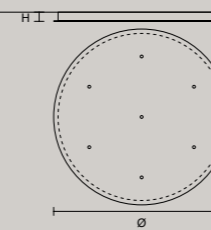

ROUND CANOPY RD 80

	SIZE	FINISHINGS	PRODUCT NAME
Ø	80 cm / 31.50"	● V91	TEE C7 RD 80
H	4 cm / 1.60"