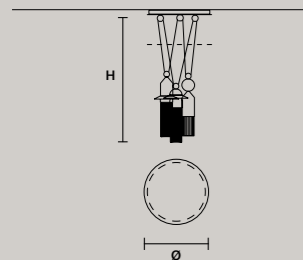

NAPPE C3 RD 40

ø 40 cm / 15.70"
H MAX 155 cm / 61.00"

STANDARD INTEGRATED LED LIGHTING
3 x 16,2 W CRI>90
3000 K - 2064 NOMINAL LM

ON REQUEST
3 x 16,2 W CRI>90
2700 K - 1960 NOMINAL LM

DIMMABLE
1-10V + PUSH