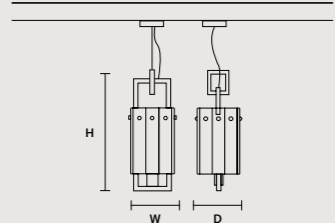

STANDARD LIGHTING
3×E12×40 W MAX (NOT INCL.)

CREK C5 RD 80

ø	80 cm / 31.50"
H MAX	195 cm / 76.80"

STANDARD LIGHTING
5×E12×40 W MAX (NOT INCL.)

CREK S1

W	15.5 cm / 6.10"
D	15.5 cm / 6.10"
H	40 cm / 15.70"

STANDARD LIGHTING
1×E12×40 W MAX (NOT INCL.)