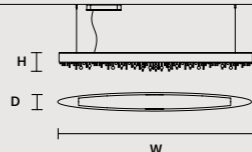

OLÀ S8 OV 210

W 210 cm / 82.70"
D 20 cm / 7.90"
H 20 cm / 7.90"

STANDARD LIGHTING
8×E12×40 W MAX (NOT INCL.)

STANDARD INTEGRATED LED LIGHTING

UP 15,6 W CRI>95
3000 K – 1536 NOMINAL LM
DOWN 70,2 W CRI>95
3000 K – 6912 NOMINAL LM

ON REQUEST
UP 15,6 W CRI>95
2700 K – 1464 NOMINAL LM
DOWN 70,2 W CRI>95
2700 K – 6588 NOMINAL LM

DIMMABLE
0-10V