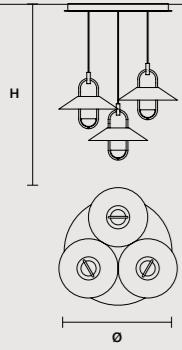

LUPPITER C3 RD 60

ø 60 cm / 23.60"
H MAX 185 cm / 72.80"

STANDARD INTEGRATED LED LIGHTING

40,8 W CRI>90
3000 K – 5337 NOMINAL LM

ON REQUEST

40,8 W CRI>90
2700 K – 5088 NOMINAL LM

DIMMABLE

1-10V