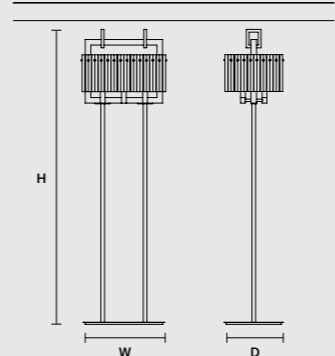

CREK STL 6

W	45 cm / 17.70"
D	32 cm / 12.60"
H	160 cm / 63.00"

STANDARD LIGHTING
6×E12×40 W MAX (NOT INCL.)