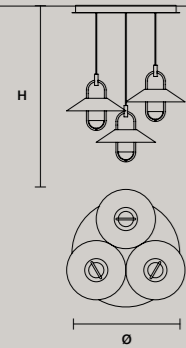

LUPPITER C3 RD 60

∅ 60 cm / 23.60"
H MAX 185 cm / 72.80"

STANDARD INTEGRATED LED LIGHTING

40,8 W CRI>90
3000 K – 5337 NOMINAL LM

ON REQUEST

40,8 W CRI>90
2700 K – 5088 NOMINAL LM

DIMMABLE

1-10V + PUSH + DALI