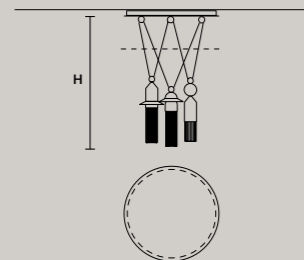

NAPPE C3 RD 60

ø 60 cm / 23.60"
H MAX 155 cm / 61.00"

STANDARD INTEGRATED LED LIGHTING
3 x 16,2 W CRI>90
3000 K - 2064 NOMINAL LM

ON REQUEST
3 x 16,2 W CRI>90
2700 K - 1960 NOMINAL LM

DIMMABLE
1-10V + PUSH