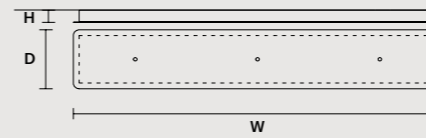

LINEAR CANOPY LN 125

SIZE		FINISHINGS	PRODUCT NAME
W	125 cm / 49.20"	● V91	CORDEA C3 LN 125
D	20 cm / 7.90"		
H	4 cm / 1.60"