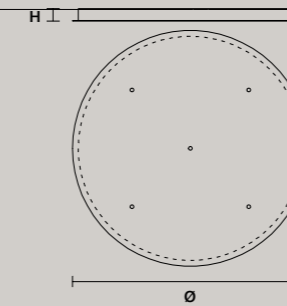

68 W CRI>90
3000 K – 8895 NOMINAL LM

ON REQUEST

68 W CRI>90
2700 K – 8480 NOMINAL LM

DIMMABLE

0-10V

SINGLE CANOPIES

SINGLE CANOPY

SIZE		FINISHINGS	PRODUCT NAME
Ø	8,5 cm / 3.30"	● V90	LUPPITER S1 P 33
H	11,5 cm / 4.50"		LUPPITER S1 M 33
			LUPPITER S1 G 33
			LUPPITER S1 P 55
			LUPPITER S1 M 55
			LUPPITER S1 G 55

MULTIPLE CANOPIES

LINEAR CANOPY LN 125

SIZE		FINISHINGS	PRODUCT NAME
W	125 cm / 49.20"	● V91	LUPPITER C3 LN 125
D	20 cm / 7.90"		
H	4 cm / 1.60"		

LINEAR CANOPY LN 175

SIZE		FINISHINGS	PRODUCT NAME
W	175 cm / 68.90"	● V91	LUPPITER C5 LN 175
D	20 cm / 7.90"		
H	4 cm / 1.60"		

ROUND CANOPY RD 60

SIZE		FINISHINGS	PRODUCT NAME
Ø	60 cm / 23.60"	● V91	LUPPITER C3 RD 60
H	4 cm / 1.60"		

ROUND CANOPY RD 80

SIZE		FINISHINGS	PRODUCT NAME
Ø	80 cm / 31.50"	● V91	LUPPITERC5 RD 80
H	4 cm / 1.60"		