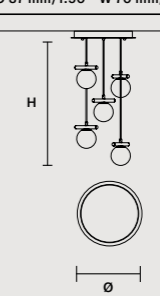

POSY C5 RD 40	
Ø 40 cm / 15.70"	
H MAX 160 cm / 63.00"	
STANDARD LIGHTING	
5×G9×10 W MAX (NOT INCL.)*	

* BULB MAX
Ø 37 mm / 1.50" W 70 mm / 2.80"