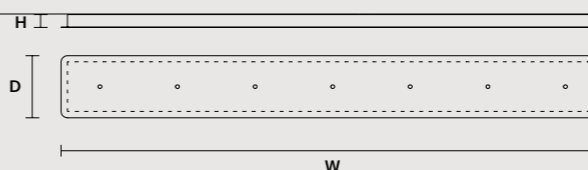

LINEAR CANOPY LN 175

SIZE	FINISHINGS	PRODUCT NAME
W 175 cm / 68.90"	V98	VEGAS C7 LN 175
D 20 cm / 7.90"		
H 4 cm / 1.60"		

ROUND CANOPY RD 40

SIZE	FINISHINGS	PRODUCT NAME
Ø 40 cm / 15.70"	V98	VEGAS C3 RD 40
H 4 cm / 1.60"