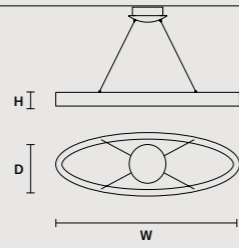

LIBE ELLIPSE S90		CE	UL
W	90 cm / 35.40"		
D	30 cm / 11.80"		
H	8,5 cm / 3.30"		
STANDARD INTEGRATED LED LIGHTING			
	62,5 W CRI>90		
	3000 K - 5875 NOMINAL LM		
ON REQUEST			
	62,5 W CRI>90		
	2700 K - 5580 NOMINAL LM		
DIMMABLE			
	0-10V