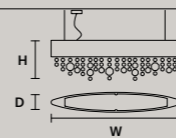

OLÀ S2 OV 50

W 50 cm / 19.70"
D 8 cm / 3.10"
H 18 cm / 7.10"

STANDARD LIGHTING 2x E27x20 W MAX (NOT INCL.)

STANDARD INTEGRATED LED LIGHTING
UP 5,2 W CRI>95
3000 K – 512 NOMINAL LM
DOWN 7,8 W CRI>95
3000 K – 768 NOMINAL LM

ON REQUEST
UP 5,2 W CRI>95
2700 K – 488 NOMINAL LM
DOWN 7,8 W CRI>95
2700 K – 732 NOMINAL LM

DIMMABLE
1-10V + PUSH