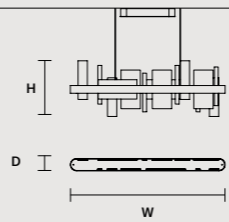

RIBBON S100		CE	UL
W	100 cm / 39.40"		
D	8 cm / 3.10"		
H	33 cm / 13.00"		
STANDARD INTEGRATED LED LIGHTING			
UP	9,36 W CRI>95 3000 K – 998 NOMINAL LM		
DOWN	21,1 W CRI>95 3000 K – 2250 NOMINAL LM		
ON REQUEST			
UP	9,36 W CRI>95 2700 K – 951 NOMINAL LM		
DOWN	21,1 W CRI>95 2700 K – 2145 NOMINAL LM		
DIMMABLE			
	0-10V