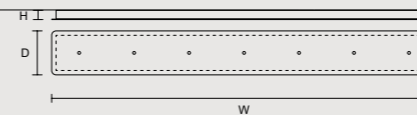

LINEAR CANOPY LN 175

SIZE		FINISHINGS	PRODUCT NAME
W	175 cm / 68.90"	● V91	TEE C7 LN 175
D	20 cm / 7.90"		
H	4 cm / 1.60"