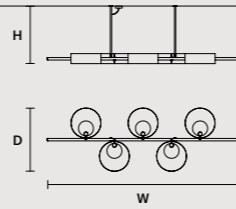

SOUND BIL5	
W	191 cm / 75.20"
D	64 cm / 25.20"
H	58 cm / 22.80"
WITH ROD B**	
STANDARD LIGHTING CE	
5xG9x40 W MAX (NOT INCL.)	
STANDARD INTEGRATED LED LIGHTING CE ENEC	
UP	22 W CRI>90 3000 K – 3250 NOMINAL LM
DOWN	22 W CRI>90 3000 K – 3250 NOMINAL LM
ON REQUEST	
UP	22 W CRI>90 2700 K – 2762 NOMINAL LM
DOWN	22 W CRI>90 2700 K – 2762 NOMINAL LM
DIMMABLE	
0-10V