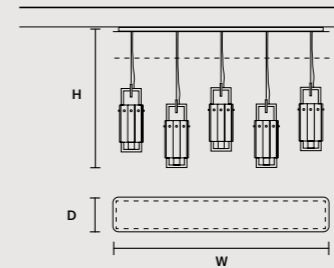

CREK C5 LN 125

W	125 cm / 49.20"
D	20 cm / 7.90"
H MAX	195 cm / 76.80"

STANDARD LIGHTING
5×E12×40 W MAX (NOT INCL.)