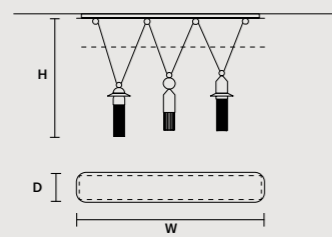

NAPPE C3 LN 125

W	125 cm / 49.20"
D	20 cm / 7.90"
H MAX	155 cm / 61.00"
INTEGRATED LED LIGHTING	
3 × 16,2 W CRI>90 3000 K - 2064 NOMINAL LM	
ON REQUEST	
3 × 16,2 W CRI>90 2700 K - 1960 NOMINAL LM	
DIMMABLE	
0-10V