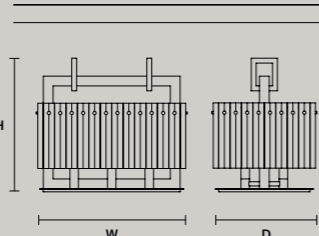

CREK TL 6

W 45 cm / 17.70"
D 31 cm / 12.20"
H 41 cm / 16.10"

STANDARD LIGHTING
6×E14×10 W MAX (NOT INCL.)