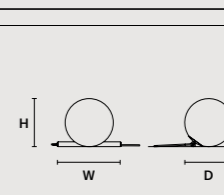

POSY TL	
W 26 cm / 10.20"	
D 20 cm / 7.90"	
H 20 cm / 7.90"	
STANDARD LIGHTING	
1×E12×10 W MAX (NOT INCL.)*	

* BULB MAX
Ø 37 mm / 1.50" W 110 mm / 4.30"