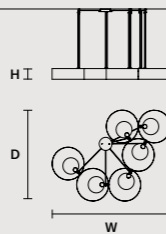

SOUND OR6	
W	120 cm / 47.20"
D	80 cm / 31.50"
H	11 cm / 4.30"
WITH ROD B**	
STANDARD LIGHTING CE	
6xG9x40 W MAX (NOT INCL.)	
STANDARD INTEGRATED LED LIGHTING CE ENEC	
UP	26.5 W CRI>90 3000 K – 3900 NOMINAL LM
DOWN	26.5 W CRI>90 3000 K – 3900 NOMINAL LM
ON REQUEST	
UP	26,5 W CRI>90 2700 K – 3315 NOMINAL LM
DOWN	26,5 W CRI>90 2700 K – 3315 NOMINAL LM
DIMMABLE	
0-10V