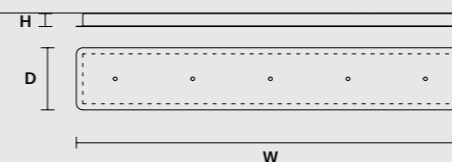

LINEAR CANOPY LN 75

SIZE	FINISHINGS	PRODUCT NAME
W 75 cm / 29.50"	V98	VEGAS C3 LN 75
D 20 cm / 7.90"		
H 4 cm / 1.60"		

LINEAR CANOPY LN 125

SIZE	FINISHINGS	PRODUCT NAME
W 125 cm / 49.20"	V98	VEGAS C5 LN 125
D 20 cm / 7.90"		
H 4 cm / 1.60"		