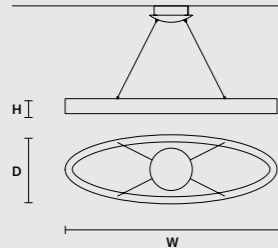

LIBE ROUND S60		CE	UL
∅	60 cm / 23.60"		
H	8,5 cm / 3.30"		
STANDARD INTEGRATED LED LIGHTING			
	59 W CRI>90		
	3000 K - 5546 NOMINAL LM		
ON REQUEST			
	59 W CRI>90		
	2700 K - 5264 NOMINAL LM		
DIMMABLE			
	0-10V		

LIBE ELLIPSE S120		CE	UL
W	120 cm / 47.20"		
D	40 cm / 15.70"		
H	8,5 cm / 3.30"		
STANDARD INTEGRATED LED LIGHTING			
	86,5 W CRI>90		
	3000 K - 8131 NOMINAL LM		
ON REQUEST			
	86,5 W CRI>90		
	2700 K - 7720 NOMINAL LM		
DIMMABLE			
	0-10V