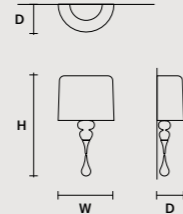

w 40 cm / 15.70"
d 20 cm / 7.90"
H 70 cm / 27.60"

STANDARD LIGHTING
3×E26×60 W MAX (NOT INCL.)

EVA A1 M

w 30 cm / 11.80"
d 15 cm / 5.90"
H 54 cm / 21.30"

STANDARD LIGHTING
1×E26×60 W MAX (NOT INCL.)

EVA A2