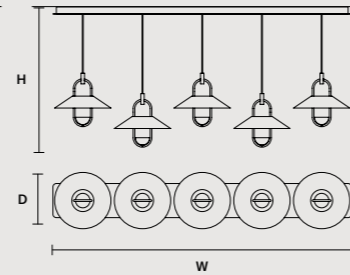

DIMMABLE

0-10V