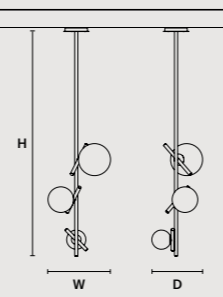

POSY VERT 3	
W 39 cm / 15.40"	
D 32 cm / 12.60"	
H 142 cm / 55.90"	
STANDARD LIGHTING	
1×G9×10 W MAX (NOT INCL.)* 2×E12×10 W MAX (NOT INCL.)**	

* BULB MAX
Ø 37 mm / 1.50" W 70 mm / 2.80"
** BULB MAX
Ø 37 mm / 1.50" W 110 mm / 4.30"