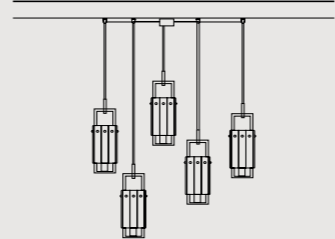

CREK S5

STANDARD LIGHTING
5×E12×40 W MAX (NOT INCL.)