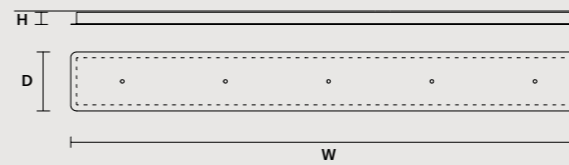

LINEAR CANOPY LN 175

SIZE		FINISHINGS	PRODUCT NAME
W	175 cm / 68.90"	● V91	CORDEA C5 LN 175
D	20 cm / 7.90"		
H	4 cm / 1.60"		

ROUND CANOPY RD 40

SIZE		FINISHINGS	PRODUCT NAME
Ø	40 cm / 15.70"	● V91	CORDEA C3 RD 40
H	4 cm / 1.60"