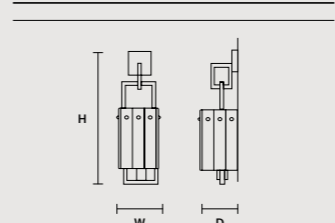

CREK A2

W	22.5 cm / 8.90"
D	13 cm / 5.10"
H	45 cm / 17.70"

STANDARD LIGHTING
2×E12×40 W MAX (NOT INCL.)

CREK A1

W	15.5 cm / 6.10"
D	13 cm / 5.10"
H	45 cm / 17.70"

STANDARD LIGHTING
1×E12×40 W MAX (NOT INCL.)