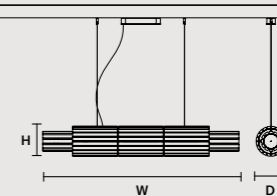

VEGAS BIL 180	
W	175 cm / 68.90"
D	27 cm / 10.60"
H	27 cm / 10.60"
INTEGRATED LED LIGHTING	
72 W CRI>95 3000 K - 7680 NOMINAL LM	
ON REQUEST	
72 W CRI>95 2700 K - 7320 NOMINAL LM	
DIMMABLE	
0-10V