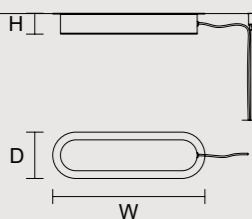

SINGLE CANOPY

SIZE	FINISHINGS	PRODUCT NAME
W 39,5 cm / 15.60"	F04	VEGAS BIL90
D 12 cm / 4.70"		VEGAS BIL140
H 5,4 cm / 2.10"		VEGAS BIL180
		VEGAS S OV85
		VEGAS S OV120
		VEGAS S OV 160