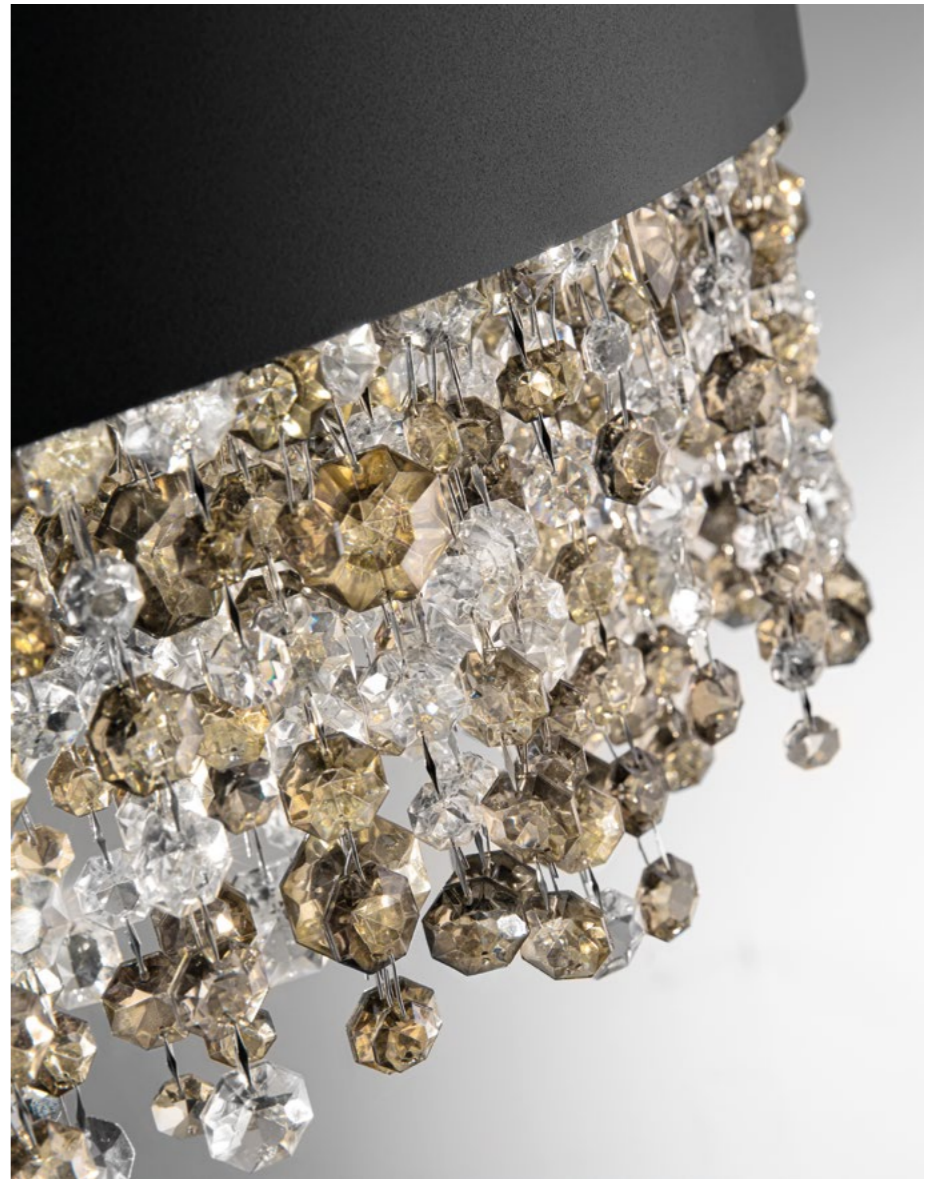

OLÀ PL6 90 LED