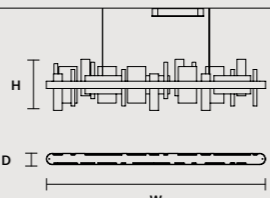

HONICÉ S150		CE	UL
W	150 cm / 59.10"		
D	8 cm / 3.10"		
H	33 cm / 13.00"		
STANDARD INTEGRATED LED LIGHTING			
UP	17 W CRI>95 3000 K – 1813 NOMINAL LM		
DOWN	33,5 W CRI>95 3000 K – 3573 NOMINAL LM		
ON REQUEST			
UP	17 W CRI>95 2700 K – 1728 NOMINAL LM		
DOWN	33,5 W CRI>95 2700 K – 3405 NOMINAL LM		
DIMMABLE			
	0-10V