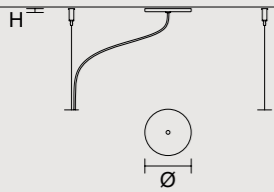

SINGLE CANOPY

SIZE		FINISHINGS	PRODUCT NAME
Ø	12 cm / 4.70"	G18	CREK S5
H	2,7 cm / 1.10"		

SINGLE CANOPY

SIZE		FINISHINGS	PRODUCT NAME
Ø	12 cm / 4.70"	G18	CREK S10
H	0,8 cm / 0.30"		CREK S14

MULTIPLE CANOPIES