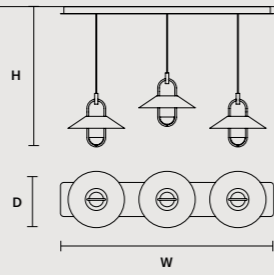

DIMMABLE

1-10V