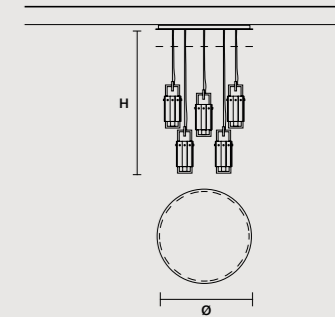

CREK C5 RD 80

ø	80 cm / 31.50"
H MAX	195 cm / 76.80"

STANDARD LIGHTING
5×E12×40 W MAX (NOT INCL.)