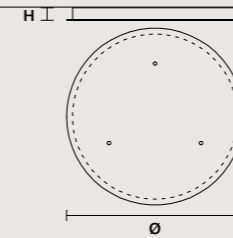

ROUND CANOPY RD 60

SIZE		FINISHINGS	PRODUCT NAME
Ø	60 cm / 23.60"	V98	CREK C3 RD 60
H	4 cm / 1.60"		

ROUND CANOPY RD 80

SIZE		FINISHINGS	PRODUCT NAME
Ø	80 cm / 31.50"	V98	CREK C5 RD 80
H	4 cm / 1.60"		

Ribbon