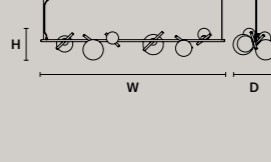

POSY BIL6	
W	180 cm / 70.90"
D	42 cm / 16.50"
H	31 cm / 12.20"
STANDARD LIGHTING	
2xG9x10 W MAX (NOT INCL.)*	
4xE14x10 W MAX (NOT INCL.)**	
* BULB MAX	
Ø 37 mm / 1.50" W 70 mm / 2.80"	
** BULB MAX	
Ø 37 mm / 1.50" W 110 mm / 4.30"	

* BULB MAX	Ø 37 mm / 1.50" W 110 mm / 4.30"