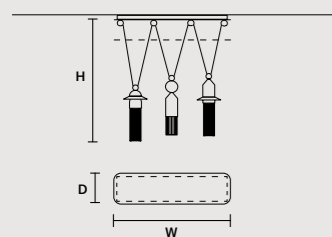

NAPPE C3 LN 75

W	75 cm / 29.50"
D	20 cm / 7.90"
H MAX	155 cm / 61.00"
INTEGRATED LED LIGHTING	
3 × 16,2 W CRI>90 3000 K - 2064 NOMINAL LM	
ON REQUEST	
3 × 16,2 W CRI>90 2700 K - 1960 NOMINAL LM	
DIMMABLE	
0-10V