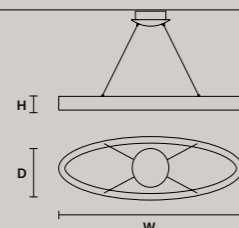

LIBE ELLIPSE S90	
W	90 cm / 35.40"
D	30 cm / 11.80"
H	8,5 cm / 3.30"
STANDARD INTEGRATED LED LIGHTING	
62,5 W CRI>90 3000 K – 5875 NOMINAL LM	
ON REQUEST	
62,5 W CRI>90 2700 K – 5580 NOMINAL LM	
DIMMABLE	
0-10V