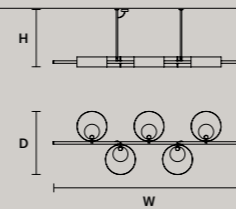

SOUND BIL5	
W	191 cm / 75.20"
D	64 cm / 25.20"
H	58 cm / 22.80"
WITH ROD B**	
STANDARD LIGHTING	
5xG9x10 W MAX (NOT INCL.)*	
STANDARD INTEGRATED LED LIGHTING	
UP	22 W CRI>90 3000 K – 3250 NOMINAL LM
DOWN	22 W CRI>90 3000 K – 3250 NOMINAL LM
ON REQUEST	
UP	22 W CRI>90 2700 K – 2762 NOMINAL LM
DOWN	22 W CRI>90 2700 K – 2762 NOMINAL LM
DIMMABLE	
1-10V + DALI + PUSH