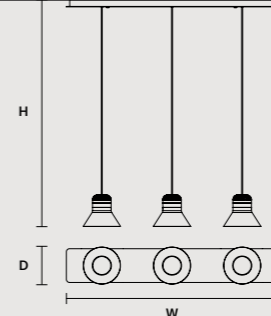

CORDEA C3 LN 125		CE
W	125 cm / 49.20"	
D	22 cm / 8.70"	
H MAX	170 cm / 66.90"	
STANDARD INTEGRATED LED LIGHTING		
	25,2 W CRI>90	
	3000 K - 3750 NOMINAL LM	
ON REQUEST		
	25,2 W CRI>90	
	2700 K - 3150 NOMINAL LM	
DIMMABLE		
	0-10V