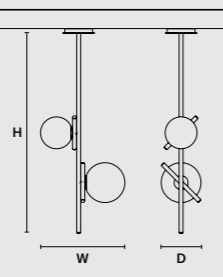

POSY VERT 2	
W 42 cm / 16.50"	
D 20 cm / 7.90"	
H 102 cm / 40.20"	
STANDARD LIGHTING	
2×E12×10 W MAX (NOT INCL.)*	

* BULB MAX
Ø 37 mm / 1.50" W 70 mm / 2.80"