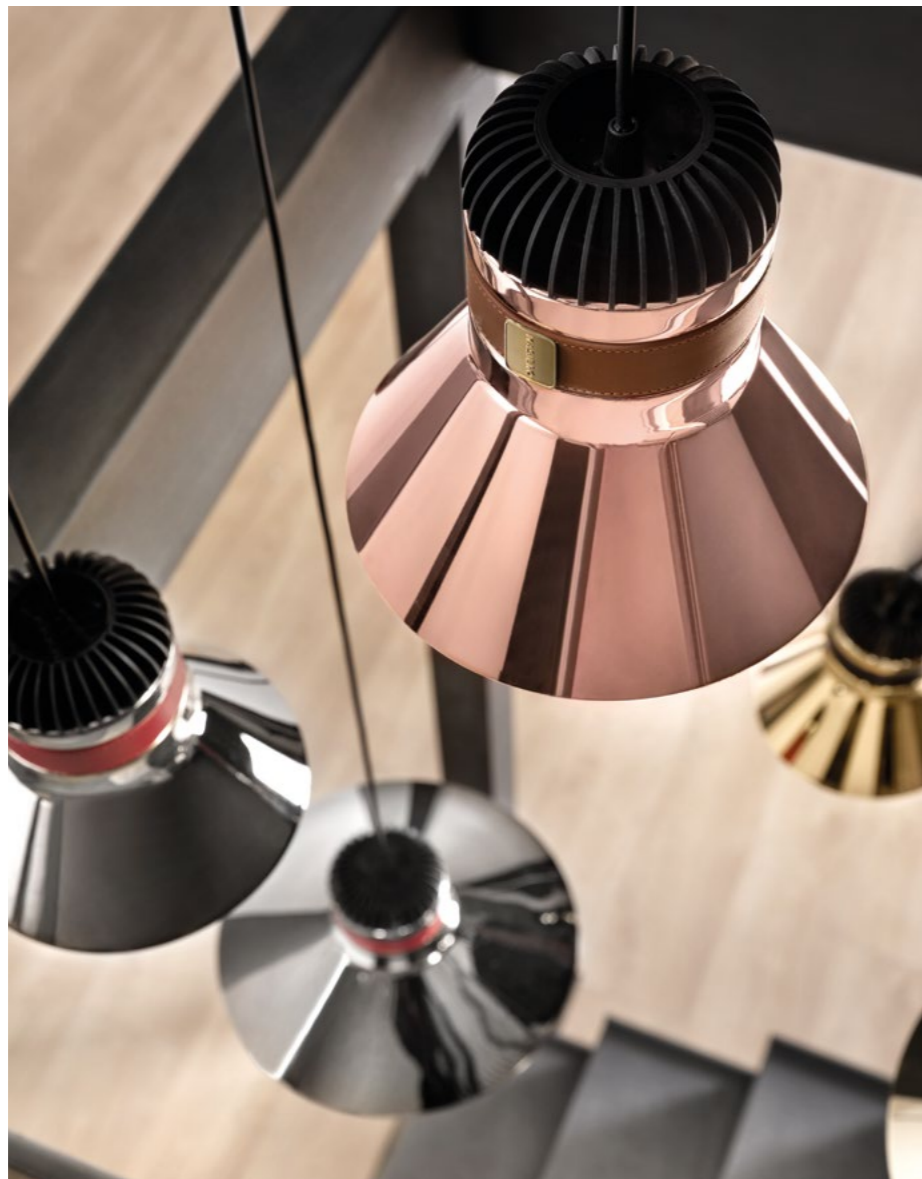

EN Cordea was born out of the desire to reinterpret the classic industrial lamp with an aluminium lamellar head in a contemporary way, from an aesthetic and material perspective. The expertly forged metal frame features a contrasting leather strap.

"As Awarded by The Chicago Athenaeum: Museum of Architecture and Design"

CORDEA S P
COMPOSITION

DESIGN BY
FAVARETTO/PARTNERS

SUSPENSION
TABLE LAMP

CORDEA S
COMPOSITION

CORDEA S P
COMPOSITION

Cordea

Struttura in metallo galvanizzato decorata con cinturino in cuoio. Diffusore in vetro satinato bianco. Illuminazione a Led.

Galvanised metal structure decorated with a leather strap. White frosted glass diffuser. LED lighting.

Gestell aus galvanisch beschichtetem Metall verziert mit einem Lederband. Schirm aus weissem satiniertem Glas. LED-Leuchtmittel.