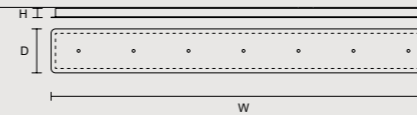

LINEAR CANOPY LN 175

SIZE	FINISHINGS	PRODUCT NAME
W 175 cm / 68.90"	● V98	TIMEO C7 LN 175
D 20 cm / 7.90"		
H 4 cm / 1.60"