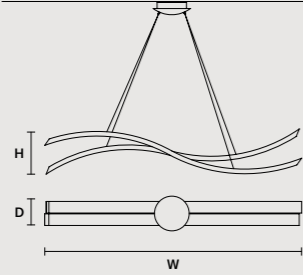

Libe

Metal frame with diffuser in opaque crystal lozenges. LED lighting.

LIBE S160		CE	UL
W	160 cm / 63.00"		
D	16 cm / 6.30"		
H	30 cm / 11.80"		
STANDARD INTEGRATED LED LIGHTING			
	104 W CRI>90		
	3000 K - 9770 NOMINAL LM		
ON REQUEST			
	104 W CRI>90		
	2700 K - 9280 NOMINAL LM		
DIMMABLE			
	1-10V