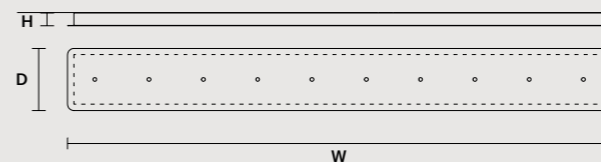

LINEAR CANOPY LN 175

SIZE	FINISHINGS	PRODUCT NAME
W 175 cm / 68.90"	V86	IGLÙ C10 LN 175
D 20 cm / 7.90"		
H 4 cm / 1.60"		

ROUND CANOPY RD 40

SIZE	FINISHINGS	PRODUCT NAME
Ø 40 cm / 15.70"	V86	IGLÙ C5 RD 40
H 4 cm / 1.60"