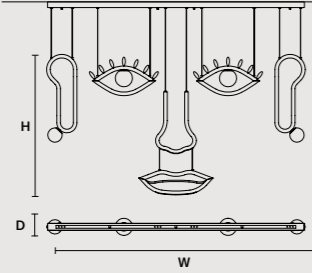

0-10V

SINGLE CANOPIES

SINGLE CANOPY

SIZE		FINISHINGS	PRODUCT NAME
Ø	12 cm / 4.70"	● V90	LUPPITER S1 P 33
H	11,7 cm / 4.60"		LUPPITER S1 M 33
			LUPPITER S1 G 33
			LUPPITER S1 P 55
			LUPPITER S1 M 55
			LUPPITER S1 G 55

MULTIPLE CANOPIES

ROUND CANOPY RD 40

SIZE	FINISHINGS	PRODUCT NAME
Ø 40 cm / 15.70"	● V91	VISIO C3 M2 RD 40
H 4 cm / 1.60"		

ROUND CANOPY RD 60

SIZE	FINISHINGS	PRODUCT NAME
Ø 60 cm / 23.60"	● V91	VISIO C3 M1 RD 60
H 4 cm / 1.60"		

ROUND CANOPY RD 80

SIZE	FINISHINGS	PRODUCT NAME
Ø 80 cm / 31.50"	● V91	VISIO C5 RD 80
H 4 cm / 1.60"		

Visio

Painted metal structure. Opal white Murano triplex glass diffuser. LED lighting.

v87 Foundant Chocolate

Triplex Murano glass

VISIO S FULL		CE	UL
W	182 cm / 71.70"		
D	12 cm / 4.70"		
H	99 cm / 39.00"		
STANDARD INTEGRATED LED LIGHTING			
32,6 W CRI>90			
3000 K - 3673 NOMINAL LM			
ON REQUEST			
32,6 W CRI>90			
2700 K - 3489 NOMINAL LM			
DIMMABLE			
0-10V			