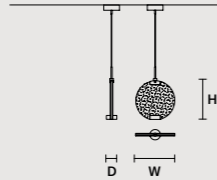

HORO S1		CE	ETL
W	30 cm / 11.80"		
D	8 cm / 3.10"		
H	34 cm / 13.40"		
INTEGRATED LED LIGHTING			
14,4 W CRI>95			
3000 K – 1536 NOMINAL LM			
ON REQUEST			
14,4 W CRI>95			
2700 K – 1464 NOMINAL LM			
DIMMABLE			
NO