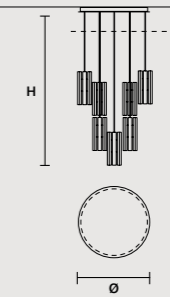

VEGAS C3 RD 40

ø	40 cm / 15.70"
H MAX	150 cm / 59.10"
INTEGRATED LED LIGHTING	
16,2 W CRI>90 3000K – 2064 Nominal lm	
ON REQUEST	
16,2 W CRI>90 2700 K – 1960 NOMINAL LM	
DIMMABLE	
0-10V	

VEGAS C5 RD 60

ø	60 cm / 23.60"
H MAX	150 cm / 59.10"
INTEGRATED LED LIGHTING	
27 W CRI>90 3000K – 3440 Nominal lm	
ON REQUEST	
27 W CRI>90 2700 K – 3268 NOMINAL LM	
DIMMABLE	
0-10V	

VEGAS C7 RD 80

ø	80 cm / 31.50"
H MAX	150 cm / 59.10"
INTEGRATED LED LIGHTING	
37,8 W CRI>90 3000K – 4816 Nominal lm	
ON REQUEST	
37,8 W CRI>90 2700 K – 4575 NOMINAL LM	
DIMMABLE	
0-10V