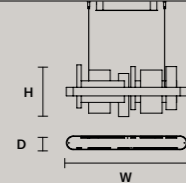

RIBBON S70	
W	70 cm / 27.60"
D	8 cm / 3.10"
H	33 cm / 13.00"
STANDARD INTEGRATED LED LIGHTING	
UP	7 W CRI>95 3000 K – 746 NOMINAL LM
DOWN	15 W CRI>95 3000 K – 1600 NOMINAL LM
ON REQUEST	
UP	7 W CRI>95 2700 K – 711 NOMINAL LM
DOWN	15 W CRI>95 2700 K – 1525 NOMINAL LM
DIMMABLE	
0-10V