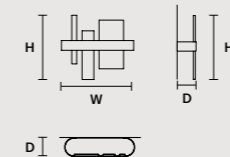

HONICÉ A37		CE	UL
W	37 cm / 14.60"		
D	10 cm / 3.90"		
H	33 cm / 13.00"		
STANDARD INTEGRATED LED LIGHTING			
UP	3,51 W CRI>95 3000 K – 375 NOMINAL LM		
DOWN	3,51 W CRI>95 3000 K – 375 NOMINAL LM		
ON REQUEST			
UP	3,51 W CRI>95 2700 K – 357 NOMINAL LM		
DOWN	3,51 W CRI>95 2700 K – 357 NOMINAL LM		
DIMMABLE			
	0-10V