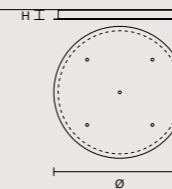

ROUND CANOPY RD 40

SIZE	FINISHINGS	PRODUCT NAME
Ø 40 cm / 15.70"	● V98	TIMEO C3 RD 40
H 4 cm / 1.60"		

ROUND CANOPY RD 60

SIZE	FINISHINGS	PRODUCT NAME
Ø 60 cm / 23.60"	● V98	TIMEO C5 RD 60
H 4 cm / 1.60"		