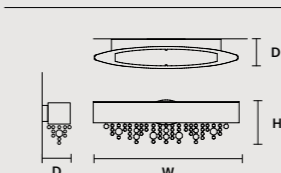

DIMMABLE

0-10V