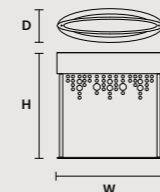

DIMMABLE

OWN BUTTON