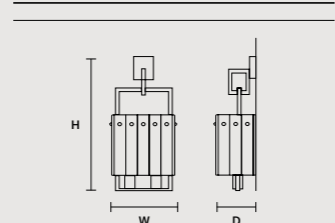

CREK A2

W	22.5 cm / 8.90"
D	13 cm / 5.10"
H	45 cm / 17.70"

STANDARD LIGHTING
2×E12×40 W MAX (NOT INCL.)