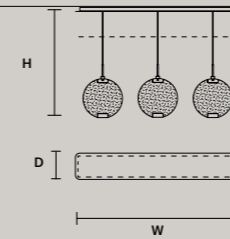

HORO C3 LN 125

W 125 cm / 49.20"
D 20 cm / 7.90"
H MAX 155 cm / 61.00"

STANDARD INTEGRATED LED LIGHTING
43,2 W CRI>95
3000 K – 4608 NOMINAL LM

ON REQUEST
43,2 W CRI>95
2700 K – 4392 NOMINAL LM

DIMMABLE
0-10V