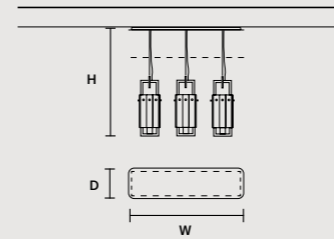

CREK C3 LN 75

W	75 cm / 29.50"
D	20 cm / 7.90"
H MAX	195 cm / 76.80"

STANDARD LIGHTING
3×E12×40 W MAX (NOT INCL.)