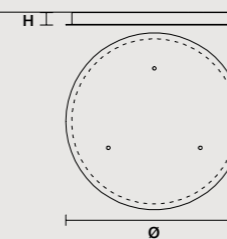

ROUND CANOPY RD 60

SIZE		FINISHINGS	PRODUCT NAME
Ø	60 cm / 23.60"	● V91	CORDEA C3 RD 60
H	4 cm / 1.60"