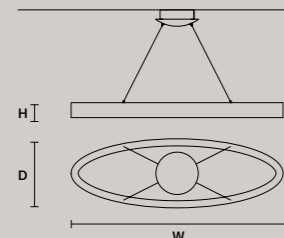

LIBE ROUND S60	
∅	60 cm / 23.60"
H	8,5 cm / 3.30"
STANDARD INTEGRATED LED LIGHTING	
59 W CRI>90 3000 K – 5546 NOMINAL LM	
ON REQUEST	
59 W CRI>90 2700 K – 5264 NOMINAL LM	
DIMMABLE	
0-10V	

LIBE ELLIPSE S120	
W	120 cm / 47.20"
D	40 cm / 15.70"
H	8,5 cm / 3.30"
STANDARD INTEGRATED LED LIGHTING	
86,5 W CRI>90 3000 K – 8131 NOMINAL LM	
ON REQUEST	
86,5 W CRI>90 2700 K – 7720 NOMINAL LM	
DIMMABLE	
0-10V