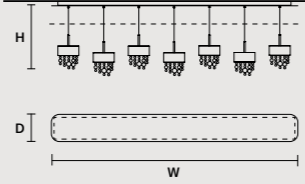

DIMMABLE

0-10V

OLÀ C3 RD 40

ø 40 cm / 15.70"
H MAX 180 cm / 70.90"

STANDARD LIGHTING
3×E12×40 W MAX (NOT INCL.)

STANDARD INTEGRATED LED LIGHTING

DOWN 22.5 W CRI>90
3000 K – 3240 NOMINAL LM

ON REQUEST

DOWN 22,5 W CRI>90
2700 K – 3078 NOMINAL LM