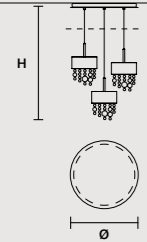

DIMMABLE

0-10V

OLÀ C5 RD 60

ø 60 cm / 23.60"
H MAX 180 cm / 70.90"

STANDARD LIGHTING
5×E12×40 W MAX (NOT INCL.)

STANDARD INTEGRATED LED LIGHTING

DOWN 37.5 W CRI>90
3000 K – 5400 NOMINAL LM

ON REQUEST

DOWN 37,5 W CRI>90
2700 K – 5130 NOMINAL LM