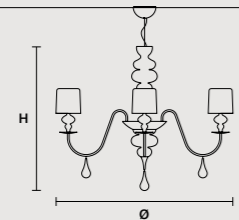

EVA S5

ø 70 cm / 27.60"
H 60 cm / 23.60"

STANDARD LIGHTING
5×E12×40 W MAX (NOT INCL.)