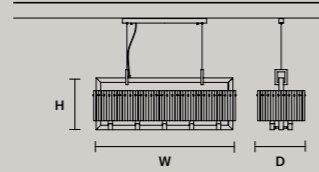

CREK S10

W 95 cm / 37.40"
D 31,5 cm / 12.40"
H 40 cm / 15.70"

STANDARD LIGHTING
10×E14×10 W MAX (NOT INCL.)