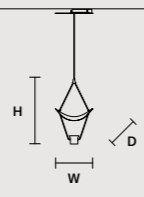

VOLLEE S1P DOWN		CE	UL
W	25 cm / 9.80"		
D	17,5 cm / 6.90"		
H	44 cm / 17.30"		
STANDARD INTEGRATED LED LIGHTING			
	5,4 W CRI>90		
	3000 K – 688 NOMINAL LM		
ON REQUEST			
	5,4 W CRI>90		
	2700 K – 653 NOMINAL LM		
DIMMABLE			
	TRIAC