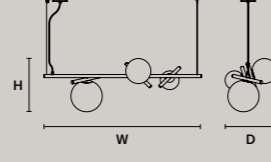

POSY BIL3	
W	100 cm / 39.40"
D	33 cm / 13.00"
H	34 cm / 13.40"
STANDARD LIGHTING	
1xG9x10 W MAX (NOT INCL.)*	
2xE14x10 W MAX (NOT INCL.)**	
* BULB MAX	
Ø 37 mm / 1.50" W 70 mm / 2.80"	
** BULB MAX	
Ø 37 mm / 1.50" W 110 mm / 4.30"	

* BULB MAX	Ø 37 mm / 1.50" W 110 mm / 4.30"