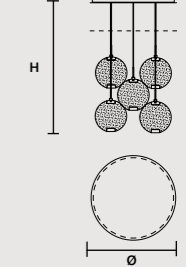

HORO C5 RD 80		CE	ETL
ø	80 cm / 31.50"		
H MAX	155 cm / 61.00"		
INTEGRATED LED LIGHTING			
72 W CRI>95			
3000 K – 7680 NOMINAL LM			
ON REQUEST			
72 W CRI>95			
2700 K – 7320 NOMINAL LM			
DIMMABLE			
0-10V