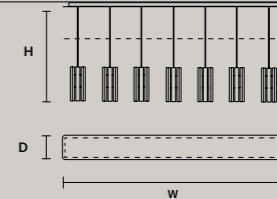

VEGAS C7 LN 175

W	175 cm / 68.90"
D	20 cm / 7.90"
H MAX	150 cm / 59.10"
STANDARD INTEGRATED LED LIGHTING	
37,8 W CRI>90 3000K - 4816 Nominal lm	
ON REQUEST	
37,8 W CRI>90 2700 K – 4575 NOMINAL LM	
DIMMABLE	
1-10V + DALI + PUSH