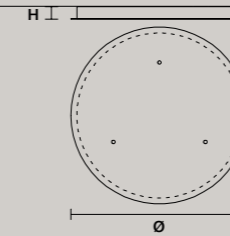

68 W CRI>90
3000 K – 8895 NOMINAL LM

ON REQUEST

68 W CRI>90
2700 K – 8480 NOMINAL LM

DIMMABLE

0-10V

SINGLE CANOPIES

SINGLE CANOPY

SIZE		FINISHINGS	PRODUCT NAME
Ø	8,5 cm / 3.30"	● V90	LUPPITER S1 P 33
H	11,5 cm / 4.50"		LUPPITER S1 M 33
			LUPPITER S1 G 33
			LUPPITER S1 P 55
			LUPPITER S1 M 55
			LUPPITER S1 G 55

MULTIPLE CANOPIES

LINEAR CANOPY LN 125

SIZE		FINISHINGS	PRODUCT NAME
W	125 cm / 49.20"	● V91	LUPPITER C3 LN 125
D	20 cm / 7.90"		
H	4 cm / 1.60"		

LINEAR CANOPY LN 175

SIZE		FINISHINGS	PRODUCT NAME
W	175 cm / 68.90"	● V91	LUPPITER C5 LN 175
D	20 cm / 7.90"		
H	4 cm / 1.60"		

ROUND CANOPY RD 60

SIZE		FINISHINGS	PRODUCT NAME
Ø	60 cm / 23.60"	● V91	LUPPITER C3 RD 60
H	4 cm / 1.60"		

ROUND CANOPY RD 80

SIZE		FINISHINGS	PRODUCT NAME
Ø	80 cm / 31.50"	● V91	LUPPITERC5 RD 80
H	4 cm / 1.60"		