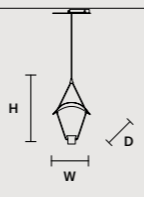

VOLLEE S1P UP		CE	UL
W	25 cm / 9.80"		
D	17,5 cm / 6.90"		
H	44 cm / 17.30"		
STANDARD INTEGRATED LED LIGHTING			
	5,4 W CRI>90		
	3000 K – 688 NOMINAL LM		
ON REQUEST			
	5,4 W CRI>90		
	2700 K – 653 NOMINAL LM		
DIMMABLE			
	TRIAC