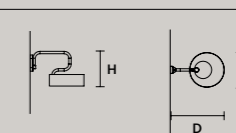

SOUND PL1	
ø	30 cm / 11.80"
H	13 cm / 5.10"
WITH ROD B**	
STANDARD LIGHTING	
1xG9x10 W MAX (NOT INCL.)*	
STANDARD INTEGRATED LED LIGHTING	
DOWN	5,5 W CRI>90 3000 K – 873 NOMINAL LM
ON REQUEST	
DOWN	5,5 W CRI>90 2700 K – 742 NOMINAL LM
DIMMABLE	
1-10V + PUSH	

SOUND A1	
W	30 cm / 11.80"
D	45 cm / 17.70"
H	30 cm / 11.80"
WITH ROD B**	
STANDARD LIGHTING	
1xG9x10 W MAX (NOT INCL.)*	
STANDARD INTEGRATED LED LIGHTING	
UP	4,4 W CRI>90 3000 K – 650 NOMINAL LM
DOWN	4,4 W CRI>90 3000 K – 650 NOMINAL LM
ON REQUEST	
UP	4,4 W CRI>90 2700 K – 552 NOMINAL LM
DOWN	4,4 W CRI>90 2700 K – 552 NOMINAL LM
DIMMABLE	
NO