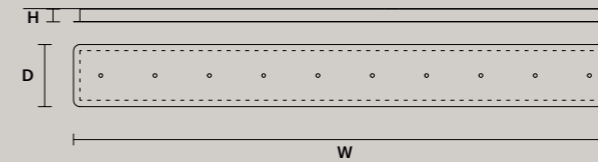

LINEAR CANOPY LN 175

SIZE		FINISHINGS	PRODUCT NAME
W	175 cm / 68.90"	V86	IGLÙ C10 LN 175
D	20 cm / 7.90"		
H	4 cm / 1.60"		

ROUND CANOPY RD 40

SIZE		FINISHINGS	PRODUCT NAME
Ø	40 cm / 15.70"	V86	IGLÙ C5 RD 40
H	4 cm / 1.60"