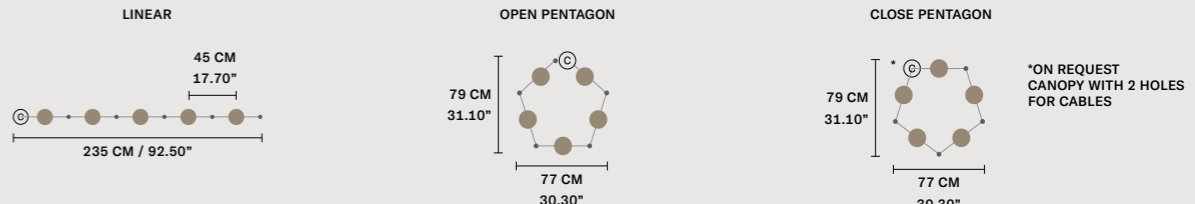

SUGGESTED CONFIGURATION FOR C5