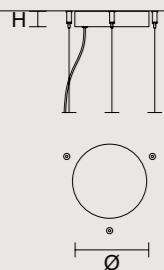

SINGLE CANOPIES

SINGLE CANOPY

SIZE	FINISHINGS	PRODUCT NAME
Ø 12 cm / 4.70"	F04	VEGAS S RD12
H 6 cm / 2.40"		

SINGLE CANOPY

SIZE	FINISHINGS	PRODUCT NAME
Ø 19,2 cm / 7.60"	F04	VEGAS S RD40
H 4 cm / 1.60"		VEGAS S RD40 DB
		VEGAS S RD60
		VEGAS S RD60 DB