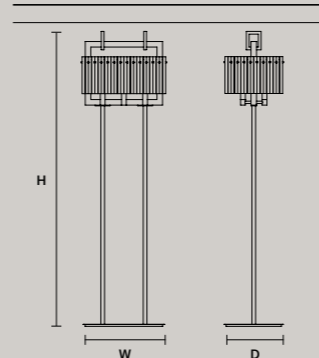

CREK STL 6

W 45 cm / 17.70"
D 32 cm / 12.60"
H 160 cm / 63.00"

STANDARD LIGHTING
6×E14×10 W MAX (NOT INCL.)