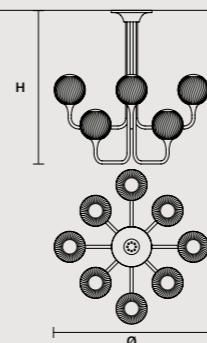

STANDARD LIGHTING

8×E12×40 W MAX (NOT INCL.)
* BULB MAX
∅ 37 mm/1.50" W max 150 mm/5.90"