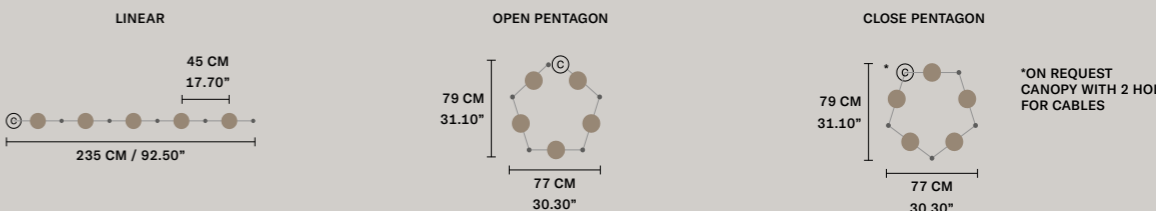

SUGGESTED CONFIGURATION FOR C5