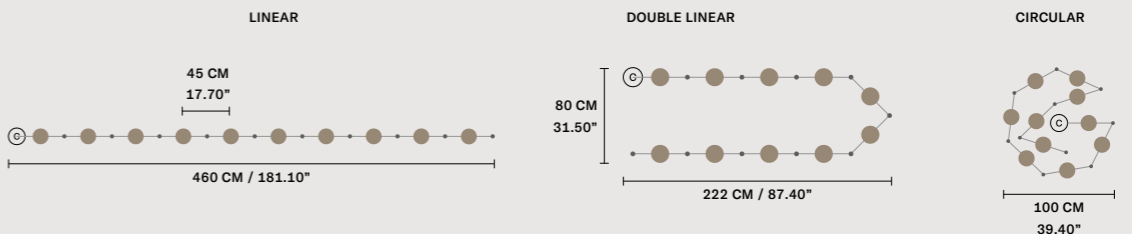

SUGGESTED CONFIGURATION FOR C10