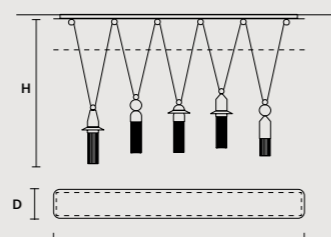

NAPPE C5 LN 175

W	175 cm / 68.90"
D	20 cm / 7.90"
H MAX	155 cm / 61.00"
INTEGRATED LED LIGHTING	
5 × 27 W CRI>90 3000 K - 3440 NOMINAL LM	
ON REQUEST	
5 × 27 W CRI>90 2700 K - 3268 NOMINAL LM	
DIMMABLE	
0-10V