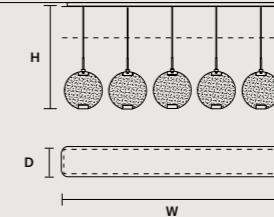

HORO C5 LN 175		CE	ETL
W	175 cm / 68.90"		
D	20 cm / 7.90"		
H MAX	155 cm / 61.00"		
INTEGRATED LED LIGHTING			
72 W CRI>95			
3000 K – 7680 NOMINAL LM			
ON REQUEST			
72 W CRI>95			
2700 K – 7320 NOMINAL LM			
DIMMABLE			
0-10V