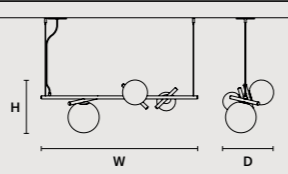

POSY BIL3	
W 100 cm / 39.40"	
D 33 cm / 13.00"	
H 34 cm / 13.40"	
STANDARD LIGHTING	
1×G9×10 W MAX (NOT INCL.)* 2×E12×10 W MAX (NOT INCL.)**	

* BULB MAX
Ø 37 mm / 1.50" W 70 mm / 2.80"
** BULB MAX
Ø 37 mm / 1.50" W 110 mm / 4.30"