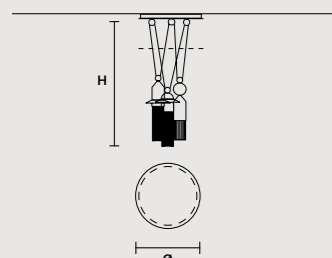

NAPPE C3 RD 40

∅	40 cm / 15.70"
H MAX	155 cm / 61.00"
INTEGRATED LED LIGHTING	
3 × 16,2 W CRI>90 3000 K - 2064 NOMINAL LM	
ON REQUEST	
3 × 16,2 W CRI>90 2700 K - 1960 NOMINAL LM	
DIMMABLE	
0-10V