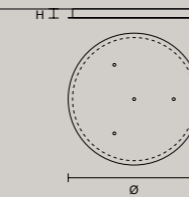

ROUND CANOPY RD 60

SIZE	FINISHINGS	PRODUCT NAME
Ø 60 cm / 23.60"	● V98	VOLLEE C4P RD 60
H 4 cm / 1.60"