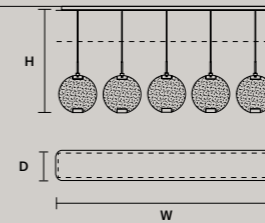

HORO C5 LN 175

W 175 cm / 68.90"
D 20 cm / 7.90"
H MAX 155 cm / 61.00"

STANDARD INTEGRATED LED LIGHTING
72 W CRI>95
3000 K – 7680 NOMINAL LM

ON REQUEST
72 W CRI>95
2700 K – 7320 NOMINAL LM

DIMMABLE
0-10V