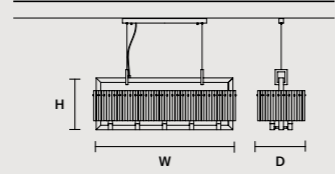

CREK S10

W	95 cm / 37.40"
D	31.5 cm / 12.40"
H	40 cm / 15.70"

STANDARD LIGHTING
10×E12×40 W MAX (NOT INCL.)