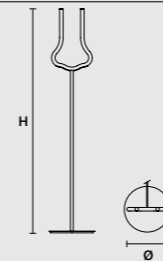

VISIO STL M3		CE	UL
ø	32 cm / 12.60"		
H	155 cm / 61.00"		
STANDARD INTEGRATED LED LIGHTING			
4 W CRI>90			
3000 K - 410 NOMINAL LM			
ON REQUEST			
4 W CRI>90			
2700 K - 389 NOMINAL LM			
DIMMABLE			
NO