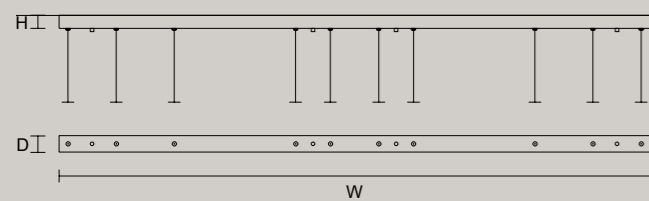

0-10V

SINGLE CANOPIES

SINGLE CANOPY

SIZE		FINISHINGS	PRODUCT NAME
Ø	12 cm / 4.70"	● V90	LUPPITER S1 P 33
H	11,7 cm / 4.60"		LUPPITER S1 M 33
			LUPPITER S1 G 33
			LUPPITER S1 P 55
			LUPPITER S1 M 55
			LUPPITER S1 G 55

1-10V + PUSH

VISIO C5 RD 80 

∅ 80 cm / 31.50"
H MAX 150 cm / 59.10"

STANDARD INTEGRATED LED LIGHTING

27,5 W CRI>90
3000 K – 3225 NOMINAL LM

ON REQUEST

27,5 W CRI>90
2700 K – 3063 NOMINAL LM

DIMMABLE

1-10V + PUSH

SINGLE CANOPIES

SINGLE CANOPY

SIZE	FINISHINGS	PRODUCT NAME
W 28 cm / 11.00"	● V87	VISIO S M2
D 5 cm / 2.00"		VISIO S M4
H 4 cm / 1.60"		

SINGLE CANOPY

SIZE	FINISHINGS	PRODUCT NAME
W 45 cm / 17.70"	● V87	VISIO S M1
D 5 cm / 2.00"		
H 4 cm / 1.60"		

SINGLE CANOPY

SIZE	FINISHINGS	PRODUCT NAME
W 100 cm / 39.40"	● V87	VISIO S 1/2
D 5 cm / 2.00"		
H 4 cm / 1.60"		

SINGLE CANOPY

SIZE	FINISHINGS	PRODUCT NAME
W 180 cm / 70.90"	● V87	VISIO S FULL
D 5 cm / 2.00"		
H 4 cm / 1.60"		