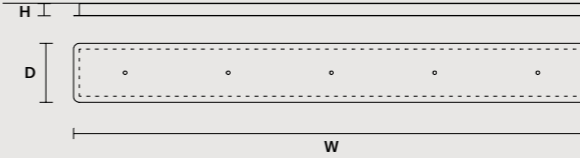

LINEAR CANOPY LN 175

SIZE		FINISHINGS	PRODUCT NAME
W	175 cm / 68.90"	V98	HORO C5 LN 175
D	20 cm / 7.90"		
H	4 cm / 1.60"