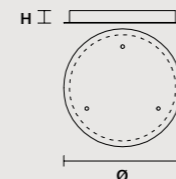

ROUND CANOPY RD 40