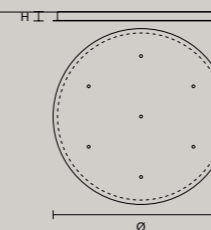

ROUND CANOPY RD 80

SIZE	FINISHINGS	PRODUCT NAME
Ø 80 cm / 31.50"	● V98	TIMEO C7 RD 80
H 4 cm / 1.60"