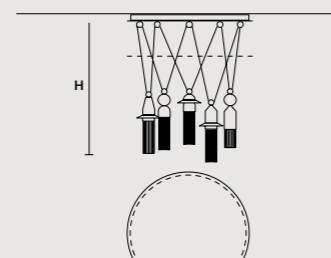

NAPPE C5 RD 80

∅	80 cm / 31.50"
H MAX	155 cm / 61.00"
INTEGRATED LED LIGHTING	
5 × 27 W CRI>90 3000 K - 3440 NOMINAL LM	
ON REQUEST	
5 × 27 W CRI>90 2700 K - 3268 NOMINAL LM	
DIMMABLE	
0-10V