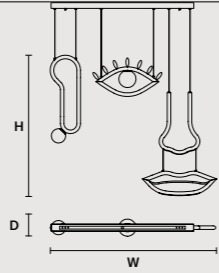

VISIO S 1/2		CE	UL
W	117 cm / 46.10"		
D	12 cm / 4.70"		
H	99 cm / 39.00"		
STANDARD INTEGRATED LED LIGHTING			
21,6 W CRI>90			
3000 K - 2383 NOMINAL LM			
ON REQUEST			
21,6 W CRI>90			
2700 K - 2263 NOMINAL LM			
DIMMABLE			
0-10V