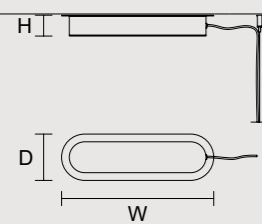

SINGLE CANOPIES

SINGLE CANOPY

SIZE	FRAME FINISHINGS	CANOPIY FINISHINGS	PRODUCT NAME
W 35,5 cm / 14.00"	● V99	● V99	HONICÉ S200
D 12 cm / 4.70"	● G01*	● G01*	HONICÉ S150
H 5,4 cm / 2.10"			HONICÉ S100
			HONICÉ S70
			HONICÉ S80
			HONICÉ S50

*NOT AVAILABLE FOR HONICÉ S80
AND HONICÉ S50