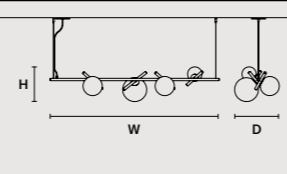

POSY BIL4	
W 140 cm / 55.10"	
D 38 cm / 15.00"	
H 29 cm / 11.40"	
STANDARD LIGHTING	
1×G9×10 W MAX (NOT INCL.)* 3×E12×10 W MAX (NOT INCL.)**	

* BULB MAX
Ø 37 mm / 1.50" W 70 mm / 2.80"
** BULB MAX
Ø 37 mm / 1.50" W 110 mm / 4.30"