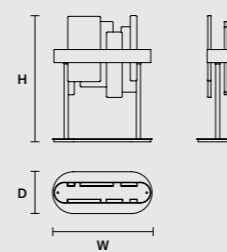

HONICÉ TL		CE
W	38 cm / 15.00"	
D	16 cm / 6.30"	
H	48 cm / 18.90"	
STANDARD INTEGRATED LED LIGHTING		
UP	6 W CRI>95 3000 K – 640 NOMINAL LM	
DOWN	6 W CRI>95 3000 K – 640 NOMINAL LM	
ON REQUEST		
UP	6 W CRI>95 2700 K – 610 NOMINAL LM	
DOWN	6 W CRI>95 2700 K – 610 NOMINAL LM	
DIMMABLE		
	OWN BUTTON