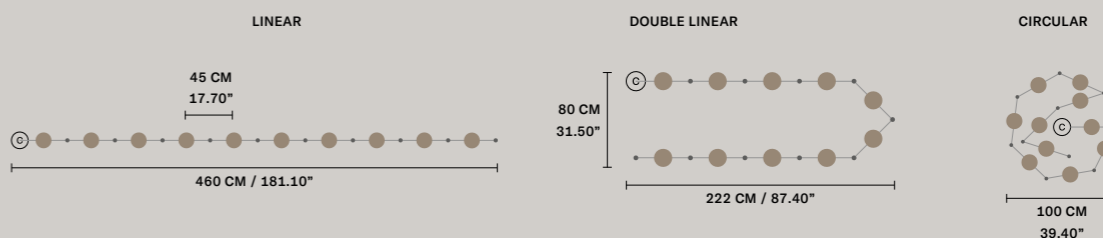

SUGGESTED CONFIGURATION FOR C10