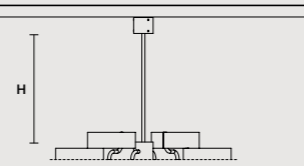

SOUND ROD S6**

H	A: 30 cm / 11.80"
	B: 50 cm / 19.70"
	C: 70 cm / 27.60"