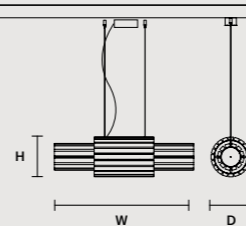

VEGAS BIL 90	
W	94 cm / 37.00"
D	27 cm / 10.60"
H	27 cm / 10.60"
INTEGRATED LED LIGHTING	
41 W CRI>95 3000 K - 4373 NOMINAL LM	
ON REQUEST	
41 W CRI>95 2700 K - 4168 NOMINAL LM	
DIMMABLE	
0-10V