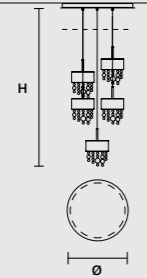

DIMMABLE

0-10V

OLÀ C7 RD 80

ø 80 cm / 31.50"
H MAX 180 cm / 70.90"

STANDARD LIGHTING
7×E12×40 W MAX (NOT INCL.)

STANDARD INTEGRATED LED LIGHTING

DOWN 52.5 W CRI>90
3000 K – 7560 NOMINAL LM

ON REQUEST

DOWN 52,5 W CRI>90
2700 K – 7182 NOMINAL LM