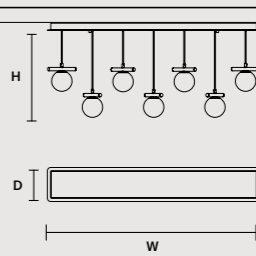

POSY C7 LN 125	
W 125 cm / 49.21"	
D 20 cm / 7.90"	
H MAX 160 cm / 63.00"	
STANDARD LIGHTING	
7×G9×10 W MAX (NOT INCL.)*	

* BULB MAX
Ø 37 mm / 1.50" W 70 mm / 2.80"