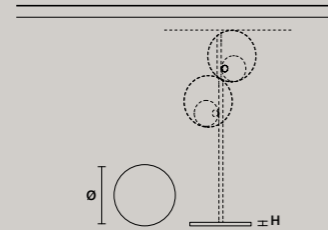

FLOOR LAMP BASE

H	1 cm / 0.40"
ø	40 cm / 15.70"

* ETL only for US market.

*G9 bulbs also valid for USA market.

SINGLE CANOPIES

SINGLE CANOPY

SIZE	FRAME FINISHINGS	CANOPIY FINISHINGS	PRODUCT NAME	LIGHTING
ø 12,1 cm / 4.80"	G12	G12	SOUND S1	LED
H 10 cm / 3.90"	G18+V90	G18+V90	SOUND S1	STANDARD
			SOUND S6	STANDARD

SINGLE CANOPY

SIZE	FRAME FINISHINGS	CANOPIY FINISHINGS	PRODUCT NAME	LIGHTING
ø 12,1 cm / 4.80"	G12	G12	SOUND S6	LED
H 15 cm / 5.90"	G18+V90	G18+V90		

SINGLE CANOPY

SIZE	FRAME FINISHINGS	CANOPIY FINISHINGS	PRODUCT NAME	LIGHTING
ø 7 cm / 2.80"	G12	G12	SOUND BIL 5	STANDARD
H 2,5 cm / 1.00"	G18+V90	G18+V90	SOUND BIL 3	STANDARD

SINGLE CANOPY

SIZE	FRAME FINISHINGS	CANOPIY FINISHINGS	PRODUCT NAME	LIGHTING
ø 18 cm / 7.10"	G12	G12	SOUND BIL 5	LED
H 4 cm / 1.60"	G18+V90	G18+V90	SOUND BIL 3	LED

SINGLE CANOPY

SIZE	FRAME FINISHINGS	CANOPIY FINISHINGS	PRODUCT NAME	LIGHTING
ø 18 cm / 7.10"	G12	G12	SOUND OR 3	LED
H 4 cm / 1.60"	G18+V90	G18+V90	SOUND OR 3	STANDARD

SINGLE CANOPY

SIZE	FRAME FINISHINGS	CANOPIY FINISHINGS	PRODUCT NAME	LIGHTING
ø 18 cm / 7.10"	G12	G12	SOUND OR 6	LED
H 4 cm / 1.60"	G18+V90	G18+V90	SOUND OR 6	STANDARD