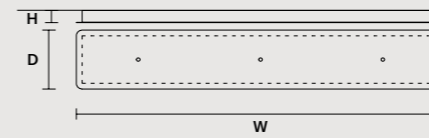

MULTIPLE CANOPIES

LINEAR CANOPY LN 125

SIZE		FINISHINGS	PRODUCT NAME
W	125 cm / 49.20"	● V91	LUPPITER C3 LN 125
D	20 cm / 7.90"		
H	4 cm / 1.60"