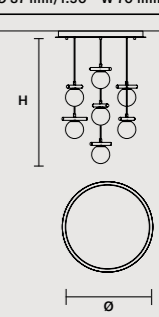

POSY C7 RD 60	
Ø 60 cm / 23.60"	
H MAX 160 cm / 63.00"	
STANDARD LIGHTING	
7×G9×10 W MAX (NOT INCL.)*	

* BULB MAX
Ø 37 mm / 1.50" W 70 mm / 2.80"