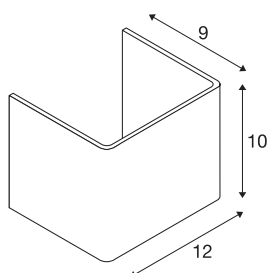

MANA

lamp shade, wood, grey/brown, L/H/T 12/10/9 cm

MANA lamp shade 12 made of wood, 120 mm in length and 100 mm high in grey/brown.

TECHNICAL DATA

Item no.:	1000616
Length	12 cm
Height	10 cm
Depth	9 cm
Net weight	0.106 kg
Gross weight	0.239 kg
IP Code	IP 20
Color	grey
BIG WHITE Page	186