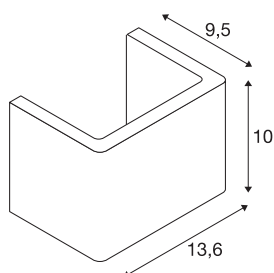

MANA

lamp shade, W/H/D 13,5/10/9,9 cm, plaster, white

FENDA lamp shade made from plaster, 136 mm in diameter and 100 mm high in white.

TECHNICAL DATA

Item no.:	1000824
Width	13.6 cm
Height	10 cm
Depth	9.5 cm
Net weight	0.674 kg
Gross weight	0.921 kg
IP Code	IP 20
Color	white
BIG WHITE Page	186