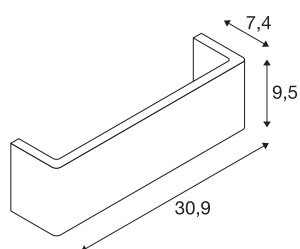

MANA

lamp shade W/H/D 30,9/9,5/7,4 cm, plaster, white

FENDA lamp shade made from plaster, 309 mm in diameter and 95 mm high in white.

TECHNICAL DATA

Item no.:	1000825
Width	30.9 cm
Height	9.5 cm
Depth	7.4 cm
Net weight	0.94 kg
Gross weight	1.437 kg
IP Code	IP 20
Color	white
BIG WHITE Page	187