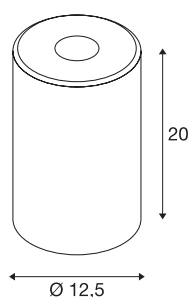

## FENDA glass shade

white

FENDA glass cylinder, 12.5 cm in diameter and 20 cm high, white.

### TECHNICAL DATA

Item no.:	1002217
Height	20 cm
Diameter	12.5 cm
Net weight	0.402 kg
Gross weight	0.621 kg
IP Code	IP 20
Assembly	Mobile
Color	white
BIG WHITE Page	154