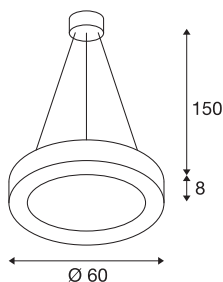

## MEDO RING 60 DALI

Indoor LED pendant, black, 3000K

As well as having an appealing design, the modern MEDO RING impresses with efficient and powerful LED modules that are also dimmable. The aluminium frame is fitted with an acrylic glass cover which provides bright and uniform illumination. Its 1.5 metre pendant length makes it ideal for rooms with high ceilings. The built-in LED driver makes direct connection to a 120V to 240V mains supply possible.

## TECHNICAL DATA

Item no.:	1002890
Number of different light outlets	1
Primary nominal voltage	220-240V ~50/60Hz mA/V
Secondary power / secondary voltage	700mA
Pendant length	150 cm
Height	8 cm
Diameter	60 cm
Net weight	4.96 kg
Gross weight	6.113 kg
IP Code	IP 20
Safety class	I
Assembly	Surface
Assembly details	Ceiling
Dimmable	Yes
Dimming technology	DALI
Wattage	34 W
Lumen	2000 lm
Colour temperature	3000 Kelvin
Beam angle	105 °
Color	black
CRI	80
UGR ≤	22