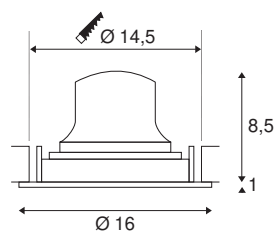

## TECHNICAL DATA

Item no.:	1003653
Number of different light outlets	1
Secondary power / secondary voltage	700mA
Height	9.5 cm
Diameter	16 cm
Installation diameter	14.5 cm
Installation depth	10.5 cm
Net weight	0.54 kg
Gross weight	0.68 kg
IP Code	IP 20
Safety class	III
Impact resistance class	IK02
Impact resistance	0,2 Joule
Assembly	Recessed
Assembly details	Ceiling
Wattage	25.41 W
Lumen	2300 lm
Colour temperature	3000 Kelvin
Beam angle	40 °
Color	black
CRI	90
UGR ≤	19