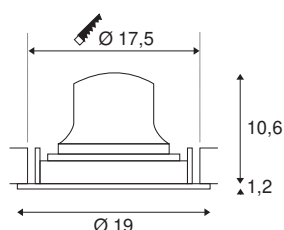

NUMINOS® MOVE DL XL

Indoor LED recessed ceiling light black/black 2700K
55° rotating and pivoting

The NUMINOS light system from SLV perfectly combines function, design and technology. This way, you can experience a thousand lighting design possibilities with different downlights and spotlights. This also includes NUMINOS® MOVE DL XL, which impresses as a recessed ceiling light with the best workmanship and lighting quality. Ideal for harmonious, modern and space-saving lighting that directs the accent to objects or the room. The recessed ceiling light can convince with a power consumption of 37.4 watts, luminous flux of 3300 lumens, colour temperature of 2700 Kelvin and a high colour reproduction index of over 90. This means that easy installation is a mere formality. When to choose NUMINOS from SLV – modular diversity awaits you.

TECHNICAL DATA

Item no.:	1003703
Number of different light outlets	1
Secondary power / secondary voltage	1050mA
Height	11.8 cm
Diameter	19 cm
Installation diameter	17.5 cm
Installation depth	13 cm
Net weight	0.7 kg
Gross weight	0.89 kg
IP Code	IP 20
Safety class	III
Impact resistance class	IK02
Impact resistance	0,2 Joule
Assembly	Recessed
Assembly details	Ceiling
Wattage	37.4 W
Lumen	3300 lm
Colour temperature	2700 Kelvin
Beam angle	55 °
Color	black
CRI	90
UGR ≤	22