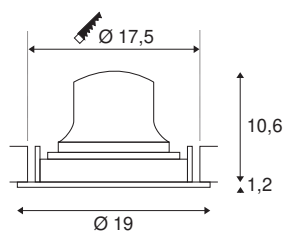

NUMINOS® MOVE DL XL

Indoor LED recessed ceiling light white/white 2700K
40° rotating and pivoting

The NUMINOS light system from SLV skilfully combines function, design and technology. This way, you can experience a thousand lighting design possibilities with different downlights and spotlights. This also includes NUMINOS® MOVE DL XL, which impresses as a recessed ceiling light with the best workmanship and lighting quality. Ideal for unobtrusive, modern and space-saving lighting that draws the focus to objects or the room. The recessed ceiling light convinces with a power consumption of 37.4 watts, luminous flux of 3500 lumens, colour temperature of 2700 Kelvin and a colour reproduction index of 90. This means that easy installation is a mere formality. When to choose NUMINOS from SLV – modular diversity awaits you.

TECHNICAL DATA

Item no.:	1003713
Number of different light outlets	1
Secondary power / secondary voltage	1050mA
Height	11.8 cm
Diameter	19 cm
Installation diameter	17.5 cm
Installation depth	13 cm
Net weight	0.66 kg
Gross weight	0.706 kg
IP Code	IP 20
Safety class	III
Impact resistance class	IK02
Impact resistance	0,2 Joule
Assembly	Recessed
Assembly details	Ceiling
Wattage	37.4 W
Lumen	3500 lm
Colour temperature	2700 Kelvin
Beam angle	40 °
Color	white
CRI	90
UGR ≤	19