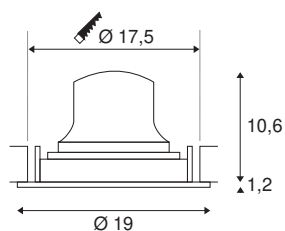

## TECHNICAL DATA

|                                     |             |
|-------------------------------------|-------------|
| Item no.:                           | 1003758     |
| Number of different light outlets   | 1           |
| Secondary power / secondary voltage | 1050mA      |
| Height                              | 11.8 cm     |
| Diameter                            | 19 cm       |
| Installation diameter               | 17.5 cm     |
| Installation depth                  | 13 cm       |
| Net weight                          | 0.66 kg     |
| Gross weight                        | 0.706 kg    |
| IP Code                             | IP 20       |
| Safety class                        | III         |
| Impact resistance class             | IK02        |
| Impact resistance                   | 0,2 Joule   |
| Assembly                            | Recessed    |
| Assembly details                    | Ceiling     |
| Wattage                             | 37.4 W      |
| Lumen                               | 3800 lm     |
| Colour temperature                  | 4000 Kelvin |
| Beam angle                          | 20 °        |
| Color                               | white       |
| CRI                                 | 90          |
| UGR ≤                               | 19          |