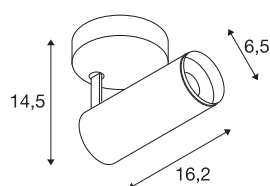

NUMINOS® SPOT PHASE S

Indoor LED recessed ceiling light white/black 4000K 60°

NUMINOS is the best possible coordinated light system from SLV that combines function, design and technology. With different downlights and spotlights, you can experience a thousand lighting design possibilities. Like with the NUMINOS® SPOT PHASE S indoor ceiling-mounted light LED, which impresses with its high-quality workmanship and light. In this way, you can create high-quality illumination of larger areas or use the spotlight for selective lighting. The recessed ceiling light convinces with a power consumption of 10.42 watts, luminous flux of 1100 lumens, colour temperature of 4000 Kelvin and a colour reproduction index of 90. Installation is then done in no time at all. When do you choose NUMINOS ® from SLV?

TECHNICAL DATA

Item no.:	1004120
Primary nominal voltage	220-240V ~50/60Hz mA/V
Secondary power / secondary voltage	250mA
Length	16.2 cm
Height	14.5 cm
Diameter	6.5 cm
Net weight	0.58 kg
Gross weight	0.87 kg
Safety class	I
Assembly	Surface
Assembly details	Ceiling, Wall
Dimmable	Yes
Dimming technology	trailing edge
Wattage	10.42 W
Lumen	1100 lm
Colour temperature	4000 Kelvin
Beam angle	60 °
Color	white
CRI	90
UGR ≤	19
LXXBXX data	L80B50
BIG WHITE Page	72