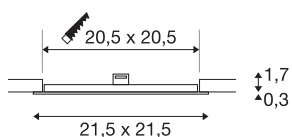

## SENSER 24 DL

## TECHNICAL DATA

Item no.:	1004699
Secondary power / secondary voltage	500mA
Length	21.5 cm
Width	21.5 cm
Height	2 cm
Installation length	20.5 cm
Installation width	20.5 cm
Installation depth	3 cm
Net weight	0.367 kg
Gross weight	0.489 kg
IP Code	IP 20
Safety class	III
Assembly	Recessed
Assembly details	Ceiling
Lumen	1240 lm
Colour temperature	4000 Kelvin
Beam angle	110 °
Color	white
CRI	90
BIG WHITE Page	390