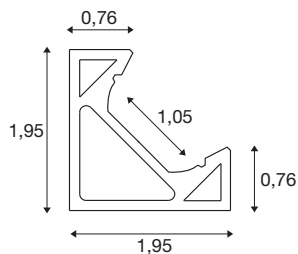

GRAZIA 10 EDGE

2m white

The GRAZIA EDGE profile fits perfectly in every corner. The combination of the GRAZIA EDGE profile with the GRAZIA FLEXSTRIP enables you to create a wide variety of lighting scenarios. In the in-house SLV design, the EDGE profile is available in a length of 2 metres with matching end caps and mounting clips. But it isn't just suitable for private areas. It sets no limits to creative interior design with light.

TECHNICAL DATA

Item no.:	1004890
Length	200 cm
Width	1.95 cm
Height	1.95 cm
Net weight	0.563 kg
Gross weight	0.851 kg
IP Code	IP 20
Assembly	Surface
Assembly details	Ceiling, Wall
Color	white
BIG WHITE Page	738