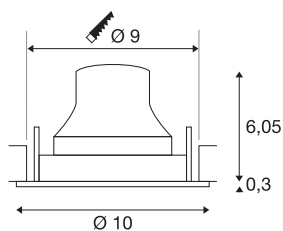

## TECHNICAL DATA

|                                     |             |
|-------------------------------------|-------------|
| Item no.:                           | 1005332     |
| Number of different light outlets   | 1           |
| Secondary power / secondary voltage | 250mA       |
| Height                              | 6.35 cm     |
| Diameter                            | 10 cm       |
| Installation diameter               | 9 cm        |
| Installation depth                  | 8.5 cm      |
| Net weight                          | 0.19 kg     |
| Gross weight                        | 0.203 kg    |
| IP Code                             | IP 20       |
| Safety class                        | III         |
| Impact resistance class             | IK02        |
| Impact resistance                   | 0,2 Joule   |
| Assembly                            | Recessed    |
| Assembly details                    | Ceiling     |
| Wattage                             | 8.6 W       |
| Lumen                               | 720 lm      |
| Colour temperature                  | 2700 Kelvin |
| Beam angle                          | 40 °        |
| Color                               | white       |
| CRI                                 | 90          |
| UGR ≤                               | 19          |