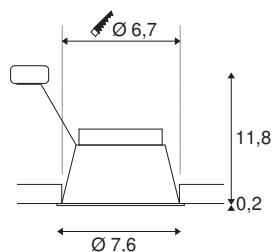

## HORN GU10

**black recessed ceiling light, 25W blower door tested**

Rigid high-voltage recessed light of the HORN series. In the light made of aluminium, the light source is installed offset to the rear. This design results in a special appearance as well as effective glare reduction. Furthermore, the lights have successfully completed a blower door test. The HORN series is available in several versions.

## TECHNICAL DATA

Item no.:	1005435
Socket	GU10
Number of sockets	1
Primary nominal voltage	220-240V ~50/60Hz mA/V
Height	12 cm
Diameter	7.6 cm
Installation diameter	6.7 cm
Installation depth	13 cm
Net weight	0.14 kg
Gross weight	0.15 kg
IP Code	IP 20 / IP 44
Safety class	II
Impact resistance class	IK02
Assembly	Recessed
Assembly details	Ceiling
Wattage	25 W
Color	black
BIG WHITE Page	373