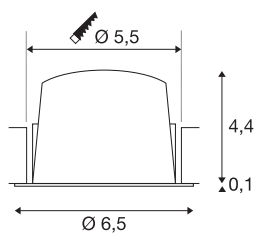

TECHNICAL DATA

Item no.:	1005545
Secondary power / secondary voltage	200mA
Height	4.5 cm
Diameter	6.5 cm
Installation diameter	5.5 cm
Installation depth	11 cm
Net weight	0.09 kg
Gross weight	0.096 kg
IP Code	IP 20 / IP 44
Safety class	III
Impact resistance class	IK02
Impact resistance	0,2 Joule
Assembly	Recessed
Assembly details	Ceiling
Wattage	7 W
Lumen	750 lm
Colour temperature	4000 Kelvin
Beam angle	20 °
Color	white
CRI	90
UGR ≤	16
LXXBXX data	L80B50