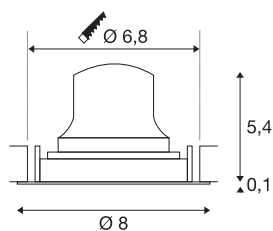

TECHNICAL DATA

Item no.:	1005553
Secondary power / secondary voltage	200mA
Height	5.5 cm
Diameter	8 cm
Installation diameter	6.8 cm
Installation depth	11 cm
Net weight	0.11 kg
Gross weight	0.118 kg
IP Code	IP 20
Safety class	III
Impact resistance class	IK02
Impact resistance	0,2 Joule
Assembly	Recessed
Assembly details	Ceiling
Wattage	7 W
Lumen	640 lm
Colour temperature	2700 Kelvin
Beam angle	20 °
Color	black
CRI	90
UGR ≤	16
LXXBXX data	L80B50