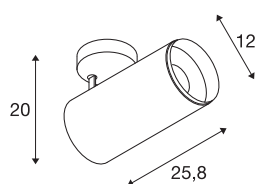

NUMINOS® SPOT DALI XL

white / black ceiling mounted light, 36W 4000K 24°

The NUMINOS light system from SLV combines technology, design and functionality like no other. This way, you can experience a thousand lighting design possibilities with different downlights and spotlights. Also with the NUMINOS® SPOT DALI XL indoor ceiling-mounted light LED, which convinces with the best workmanship and lighting quality. The spotlight is ideal for targeted accent lighting or for illuminating larger areas. The recessed ceiling light convinces with a power consumption of 36 watts, luminous flux of 3800 lumens, colour temperature of 4000 Kelvin and a colour reproduction index of 90. Installation is then done in no time at all. When do you choose NUMINOS® from SLV?

TECHNICAL DATA

Item no.:	1005756
Number of different light outlets	1
Primary nominal voltage	220-240V ~50/60Hz mA/V
Secondary power / secondary voltage	900mA
Length	25.8 cm
Height	20 cm
Diameter	12 cm
Net weight	1.6 kg
Gross weight	1.712 kg
Safety class	I
Assembly	Surface
Assembly details	Ceiling
Dimmable	Yes
Dimming technology	DALI
Wattage	36 W
Lumen	3800 lm
Colour temperature	4000 Kelvin
Beam angle	24 °
Color	white
CRI	90
UGR ≤	19
BIG WHITE Page	79

Light Source

791850	 An energy label icon consisting of a yellow arrow pointing right, with the letters 'A' and 'G' stacked vertically inside it.
--------	--

Accessories

1006170	NUMINOS® XL , white front ring
---------	--------------------------------