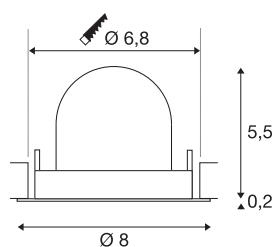

TECHNICAL DATA

Item no.:	1005842
Number of different light outlets	1
Secondary power / secondary voltage ^e	200mA
Height	5.7 cm
Diameter	8 cm
Installation diameter	6.8 cm
Installation depth	11 cm
Net weight	0.11 kg
Gross weight	0.118 kg
Safety class	III
Assembly	Recessed
Assembly details	Ceiling
Wattage	7 W
Lumen	730 lm
Colour temperature	3000 Kelvin
Beam angle	20 °
Color	white
CRI	90
UGR ≤	16
BIG WHITE Page	49