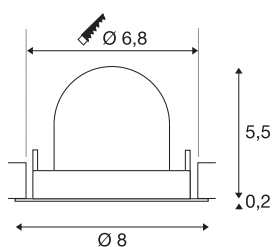

TECHNICAL DATA

Item no.:	1005854
Number of different light outlets	1
Secondary power / secondary voltage	200mA
Height	5.7 cm
Diameter	8 cm
Installation diameter	6.8 cm
Installation depth	11 cm
Net weight	0.11 kg
Gross weight	0.118 kg
Safety class	III
Assembly	Recessed
Assembly details	Ceiling
Wattage	7 W
Lumen	730 lm
Colour temperature	4000 Kelvin
Beam angle	40 °
Color	black
CRI	90
UGR ≤	22
BIG WHITE Page	49