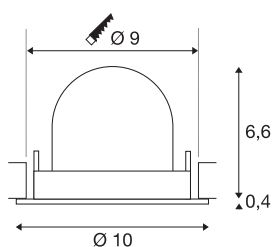

## TECHNICAL DATA

Item no.:	1005897
Number of different light outlets	1
Secondary power / secondary voltage	250mA
Height	7 cm
Diameter	10 cm
Installation diameter	9 cm
Installation depth	7 cm
Net weight	0.18 kg
Gross weight	0.193 kg
Safety class	III
Assembly	Recessed
Assembly details	Ceiling
Wattage	8.6 W
Lumen	690 lm
Colour temperature	3000 Kelvin
Beam angle	40 °
Color	white
CRI	90
UGR ≤	19
BIG WHITE Page	51