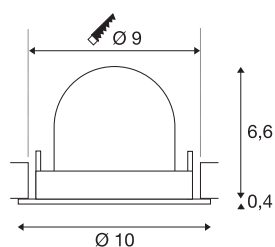

TECHNICAL DATA

Item no.:	1005906
Number of different light outlets	1
Secondary power / secondary voltage ^e	250mA
Height	7 cm
Diameter	10 cm
Installation diameter	9 cm
Installation depth	7 cm
Net weight	0.18 kg
Gross weight	0.193 kg
Safety class	III
Assembly	Recessed
Assembly details	Ceiling
Wattage	8.6 W
Lumen	730 lm
Colour temperature	4000 Kelvin
Beam angle	40 °
Color	black
CRI	90
UGR ≤	19
BIG WHITE Page	51