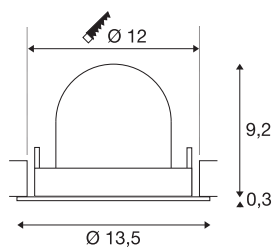

TECHNICAL DATA

Item no.:	1005939
Number of different light outlets	1
Secondary power / secondary voltage	500mA
Height	9.5 cm
Diameter	13.5 cm
Installation diameter	12 cm
Installation depth	9.5 cm
Net weight	0.42 kg
Gross weight	0.449 kg
Safety class	III
Assembly	Recessed
Assembly details	Ceiling
Wattage	17.5 W
Lumen	1500 lm
Colour temperature	3000 Kelvin
Beam angle	20 °
Color	black
CRI	90
UGR ≤	22
BIG WHITE Page	53