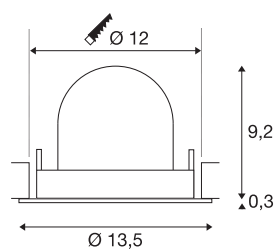

## TECHNICAL DATA

Item no.:	1005961
Number of different light outlets	1
Secondary power / secondary voltage	500mA
Height	9.5 cm
Diameter	13.5 cm
Installation diameter	12 cm
Installation depth	9.5 cm
Net weight	0.42 kg
Gross weight	0.449 kg
Safety class	III
Assembly	Recessed
Assembly details	Ceiling
Wattage	17.5 W
Lumen	1750 lm
Colour temperature	4000 Kelvin
Beam angle	40 °
Color	black
CRI	90
UGR ≤	22
BIG WHITE Page	53