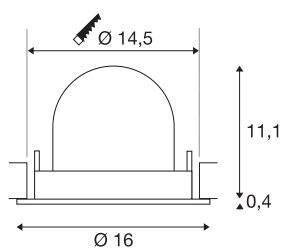

## TECHNICAL DATA

Item no.:	1005980
Number of different light outlets	1
Secondary power / secondary voltage	700mA
Height	11.5 cm
Diameter	16 cm
Installation diameter	14.5 cm
Installation depth	11.5 cm
Net weight	0.6 kg
Gross weight	0.642 kg
Safety class	III
Assembly	Recessed
Assembly details	Ceiling
Wattage	25.4 W
Lumen	2150 lm
Colour temperature	2700 Kelvin
Beam angle	40 °
Color	black
CRI	90
UGR ≤	22
BIG WHITE Page	55