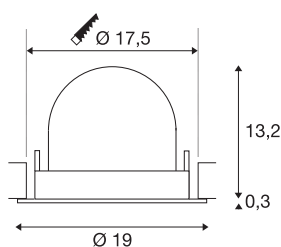

TECHNICAL DATA

Item no.:	1006039
Number of different light outlets	1
Secondary power / secondary voltage	1000/1050mA
Height	13.5 cm
Diameter	19 cm
Installation diameter	17.5 cm
Installation depth	13.5 cm
Net weight	0.85 kg
Gross weight	0.91 kg
Safety class	III
Assembly	Recessed
Assembly details	Ceiling
Wattage	37.4 W
Lumen	3500 lm
Colour temperature	2700 Kelvin
Beam angle	20 °
Color	white
CRI	90
UGR ≤	22
BIG WHITE Page	57