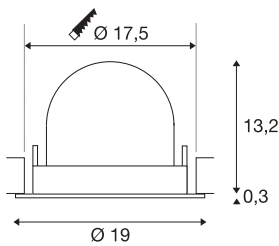

TECHNICAL DATA

Item no.:	1006041
Number of different light outlets	1
Secondary power / secondary voltage	1000/1050mA
Height	13.5 cm
Diameter	19 cm
Installation diameter	17.5 cm
Installation depth	13.5 cm
Net weight	0.85 kg
Gross weight	0.91 kg
Safety class	III
Assembly	Recessed
Assembly details	Ceiling
Wattage	37.4 W
Lumen	3300 lm
Colour temperature	2700 Kelvin
Beam angle	40 °
Color	white
CRI	90
UGR ≤	22
BIG WHITE Page	57