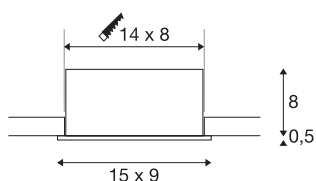

## KADUX 2 SET

recessed fitting, double-headed LED, 3000K, rectangular, matt black, 38°, 15W, incl. driver

The KADUX recessed fitting series has a robust housing with appealing, high-quality looks. This LED set is multi-directional, allowing individual focus of the light beam. The KADUX 2 SET comes ready for direct connection to 230V mains and is available in matt black, matt white or brushed aluminium, as well as in single, double, or triple-headed variations.

## TECHNICAL DATA

Item no.:	115710
Primary nominal voltage	220-240V ~50/60Hz mA/V
Secondary power / secondary voltage	350mA
Length	15 cm
Width	9 cm
Height	8.5 cm
Installation length	14 cm
Installation width	8 cm
Installation depth	8 cm
Net weight	0.541 kg
Gross weight	0.61 kg
IP Code	IP 20
Safety class	II
Assembly	Recessed
Assembly details	Ceiling
Dimmable	Yes
Dimming technology	Leading edge, trailing edge
Wattage	14 W
Lumen	1290 lm
Colour temperature	3000 Kelvin
Beam angle	38 °
Color	black