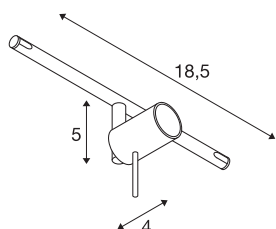

SYROS

cable luminaire for TENSEO low-voltage cable system, QR-C51, black

The SYROS spot is made of steel, can be tilted and turned and is for the low-voltage cable system. Thanks to the incorporated G5.3 socket, the spot is suitable for either halogen or LED lamps. The maximum compatible cable gap is 15.5cm.

TECHNICAL DATA

Item no.:	139100
Socket	GX5,3
Lamp	QR-C51
Number of sockets	1
Lamps included	No
Number of different light outlets	1
Primary nominal voltage	12V ~50Hz mA/V
Tilt range	90 °
Horizontal rotation range	350 °
Width	18.5 cm
Height	10 cm
Diameter	2.6 cm
Net weight	0.173 kg
Gross weight	0.224 kg
IP Code	IP 20
Safety class	III
Assembly	Surface
Assembly details	Ceiling, Track Ceiling
Wattage	50 W
Color	black
BIG WHITE Page	503