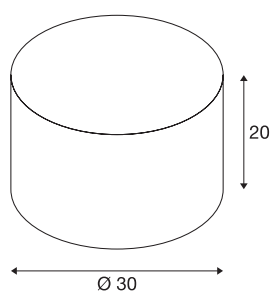

FENDA

lamp shade, round, white, Ø/H 30/20 cm

Elegant FENDA MIX & MATCH System Textile Shade with a diameter of 30 cm.

TECHNICAL DATA

Item no.:	155582
Height	20 cm
Diameter	30 cm
Net weight	0.3 kg
Gross weight	0.802 kg
IP Code	IP 20
Color	white
BIG WHITE Page	277

Accessories

155570	FENDA , cover, white acrylic glass, Ø 29.8 cm
--------	--